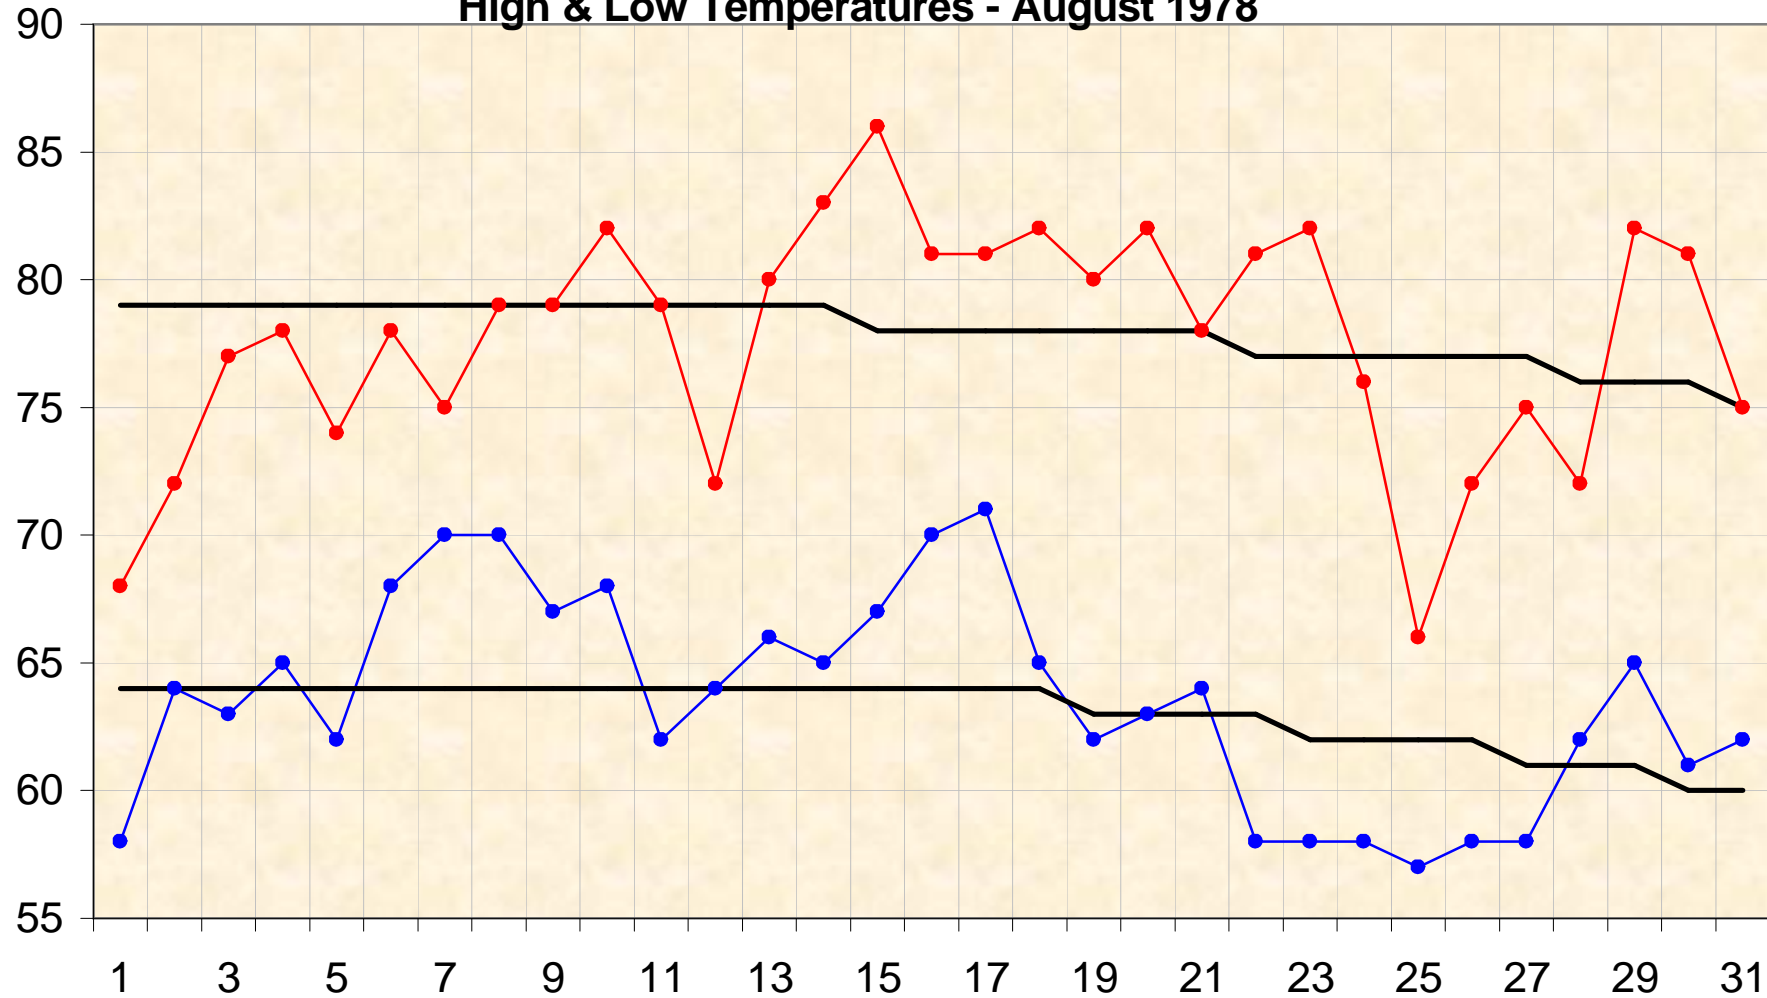

High & Low Temperatures - August 1978

—●— High —●— Low — Norm — Norm