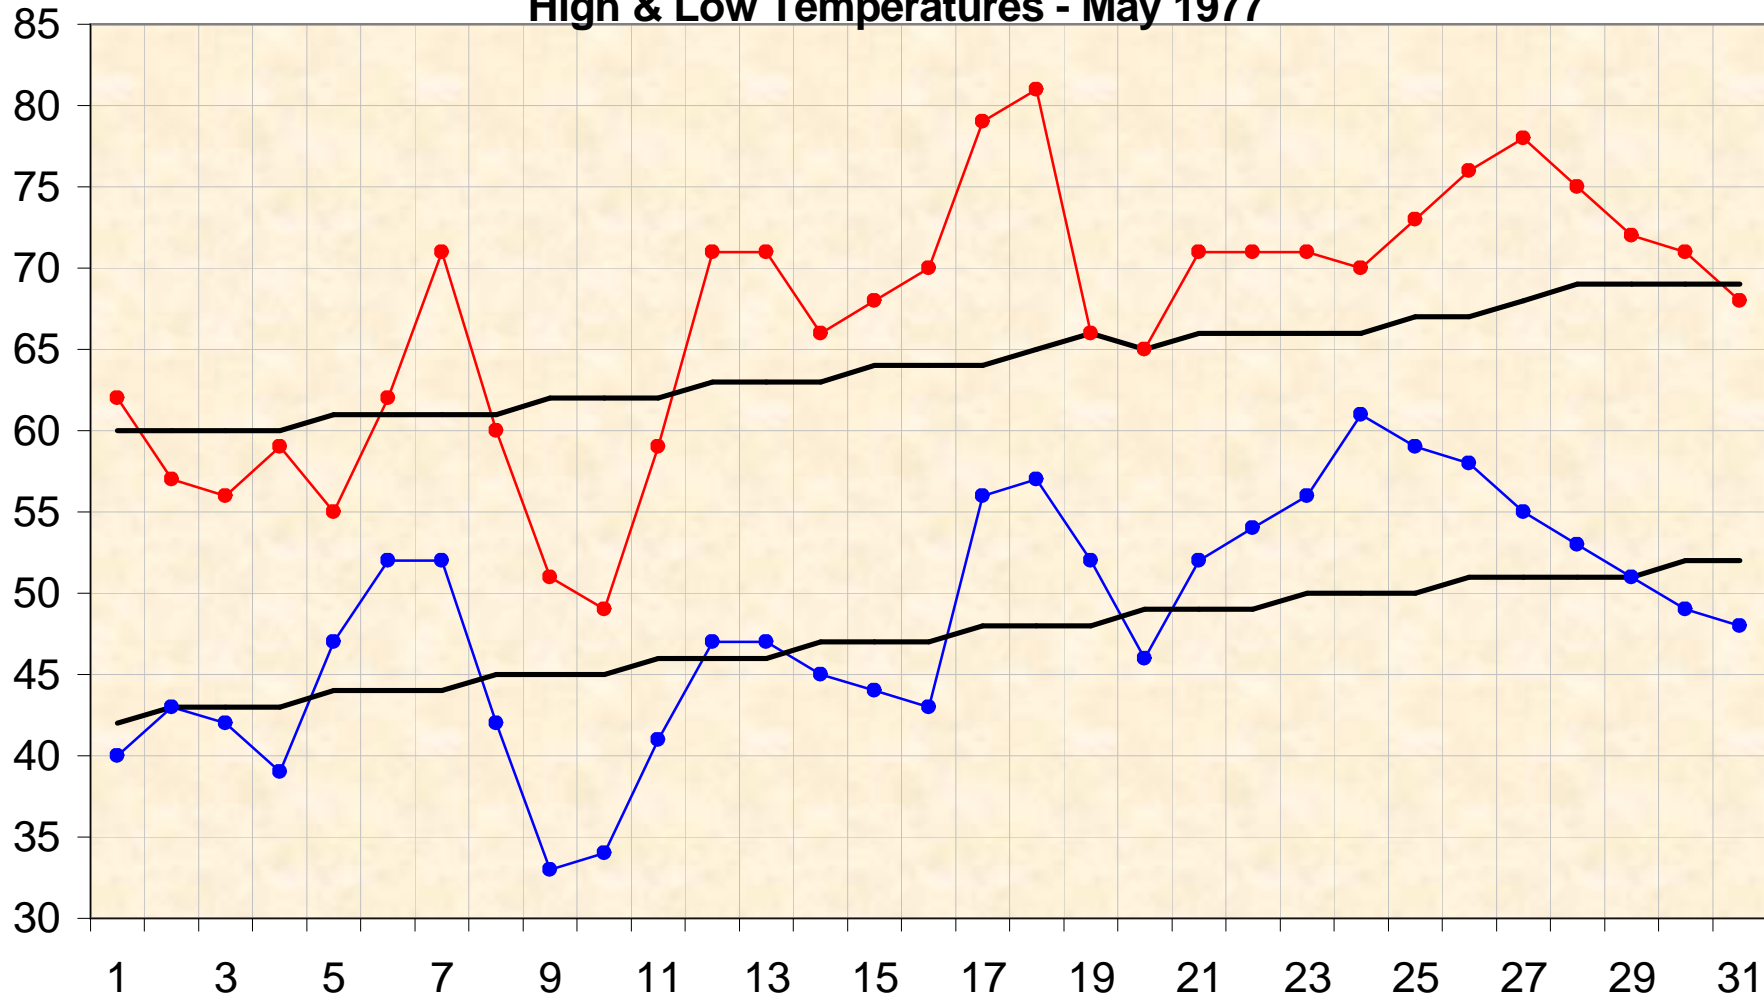

High & Low Temperatures - May 1977

● High ● Low — Norm — Norm