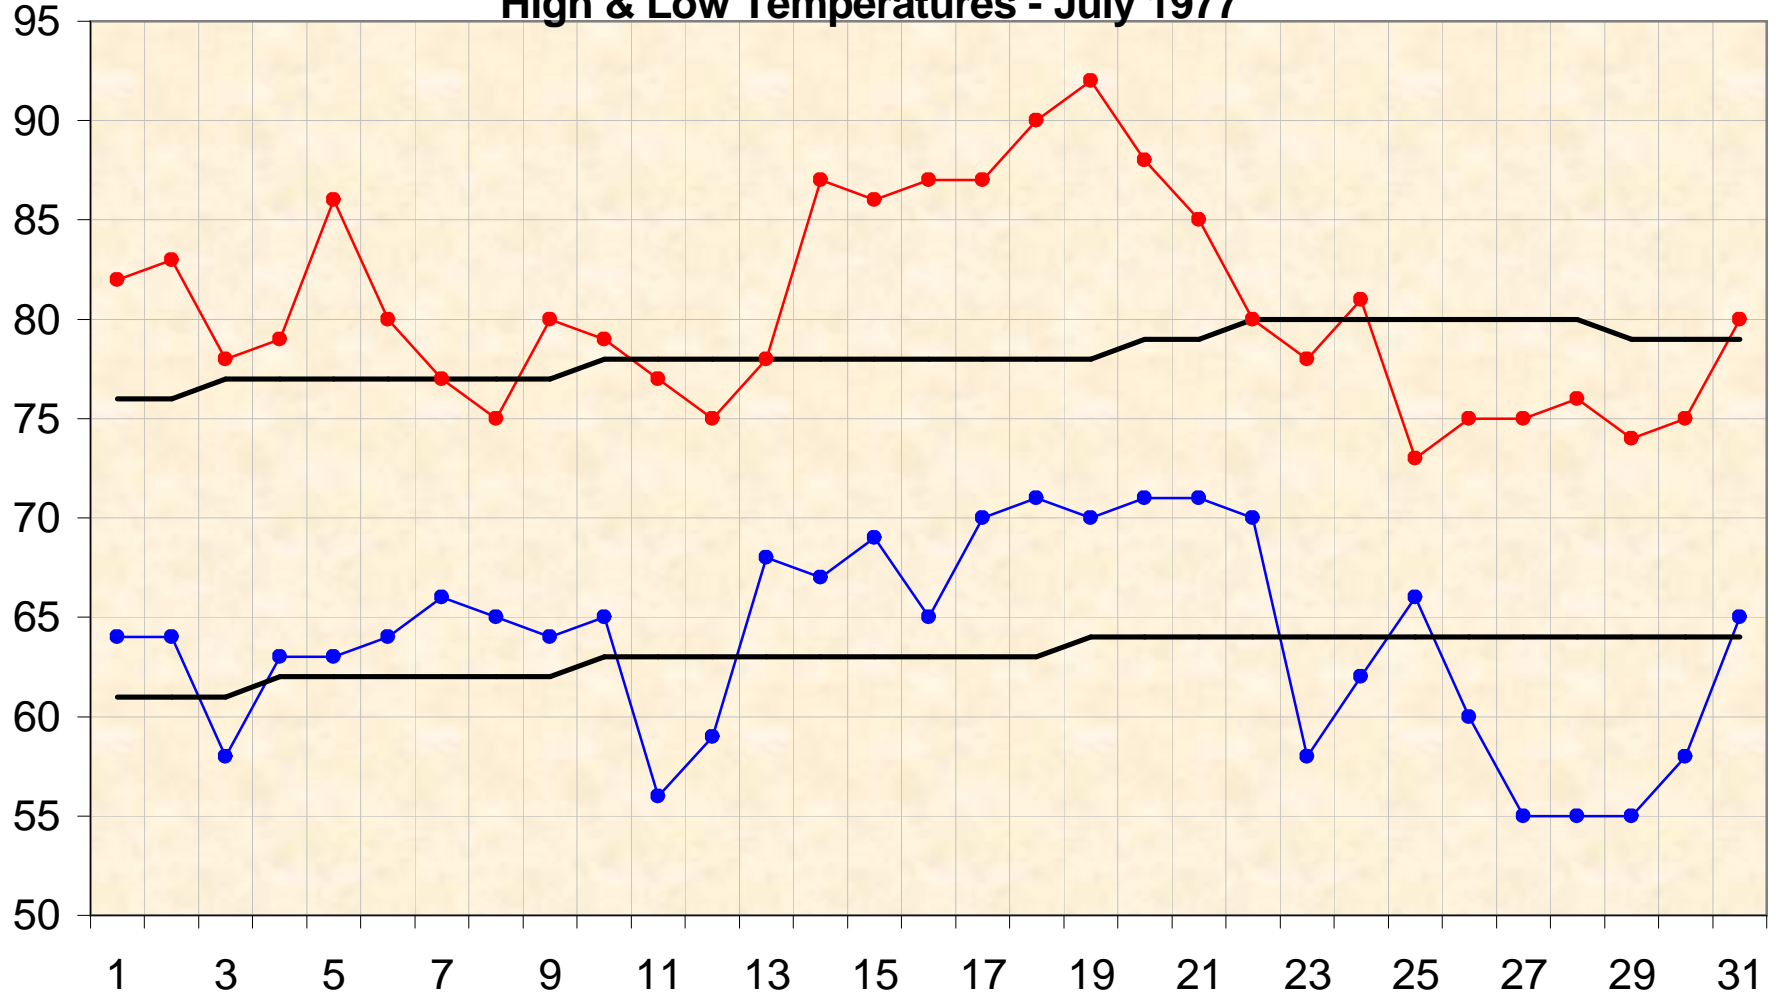

High & Low Temperatures - July 1977

● High ● Low — Norm — Norm