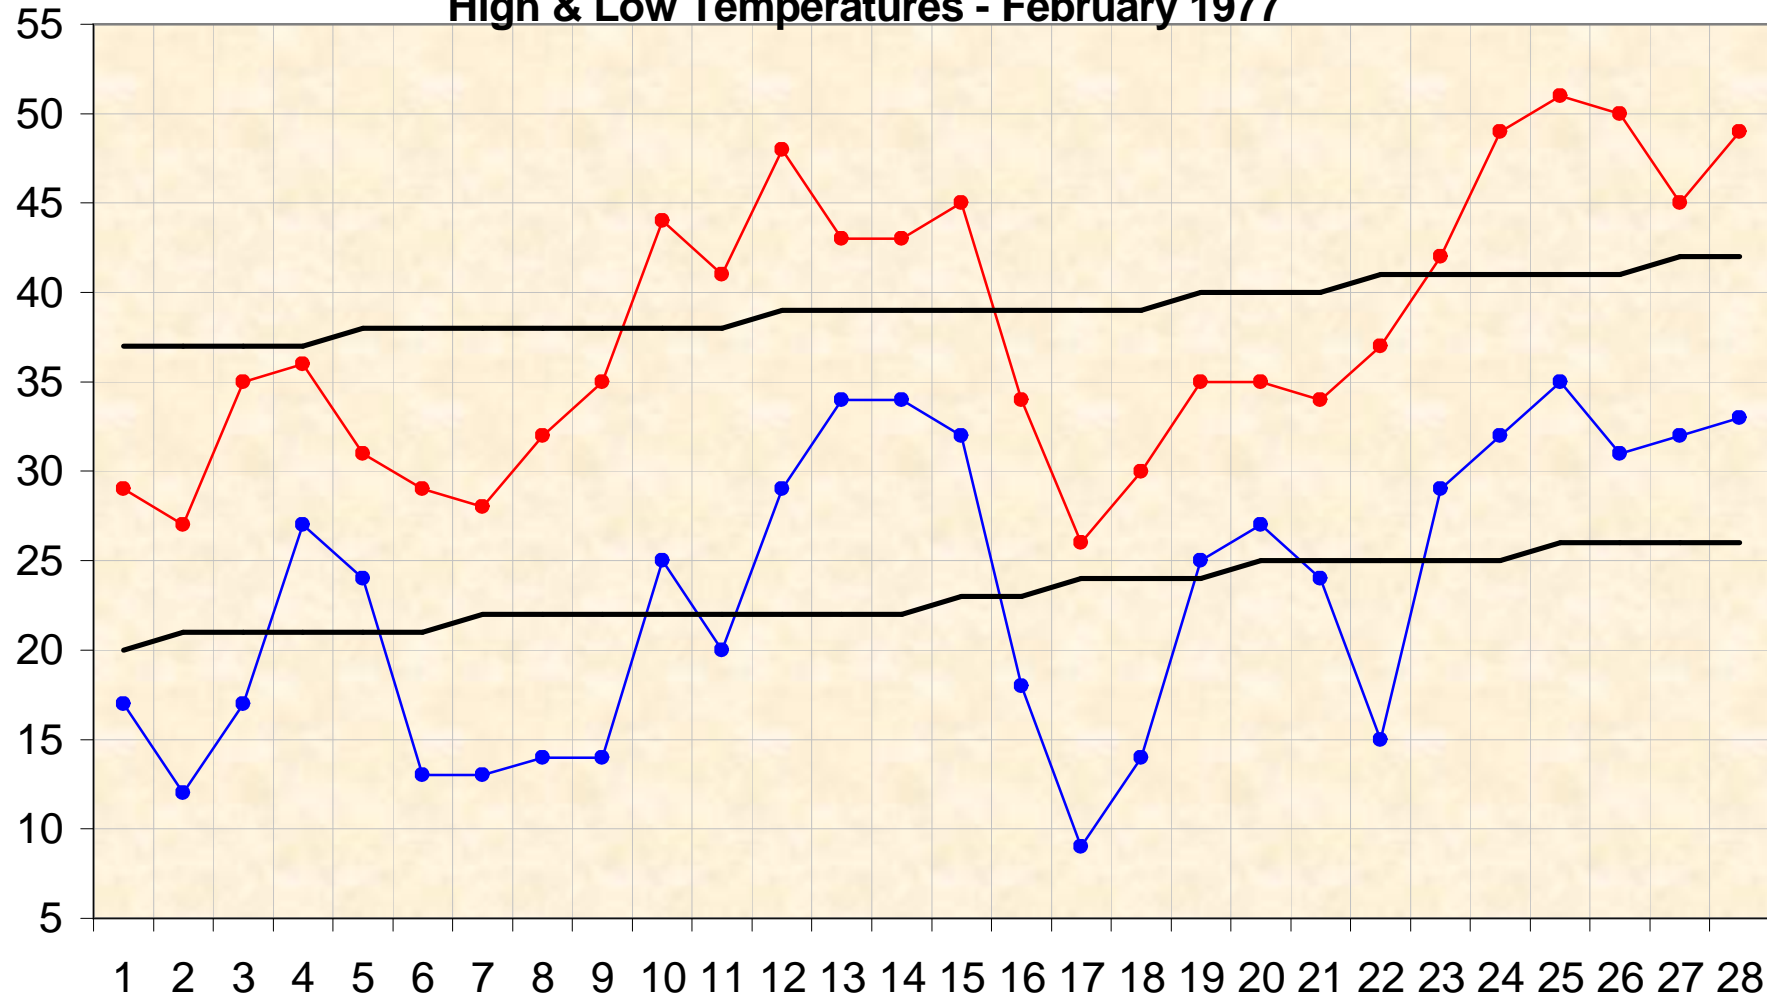

High & Low Temperatures - February 1977

● High ● Low — Norm — Norm