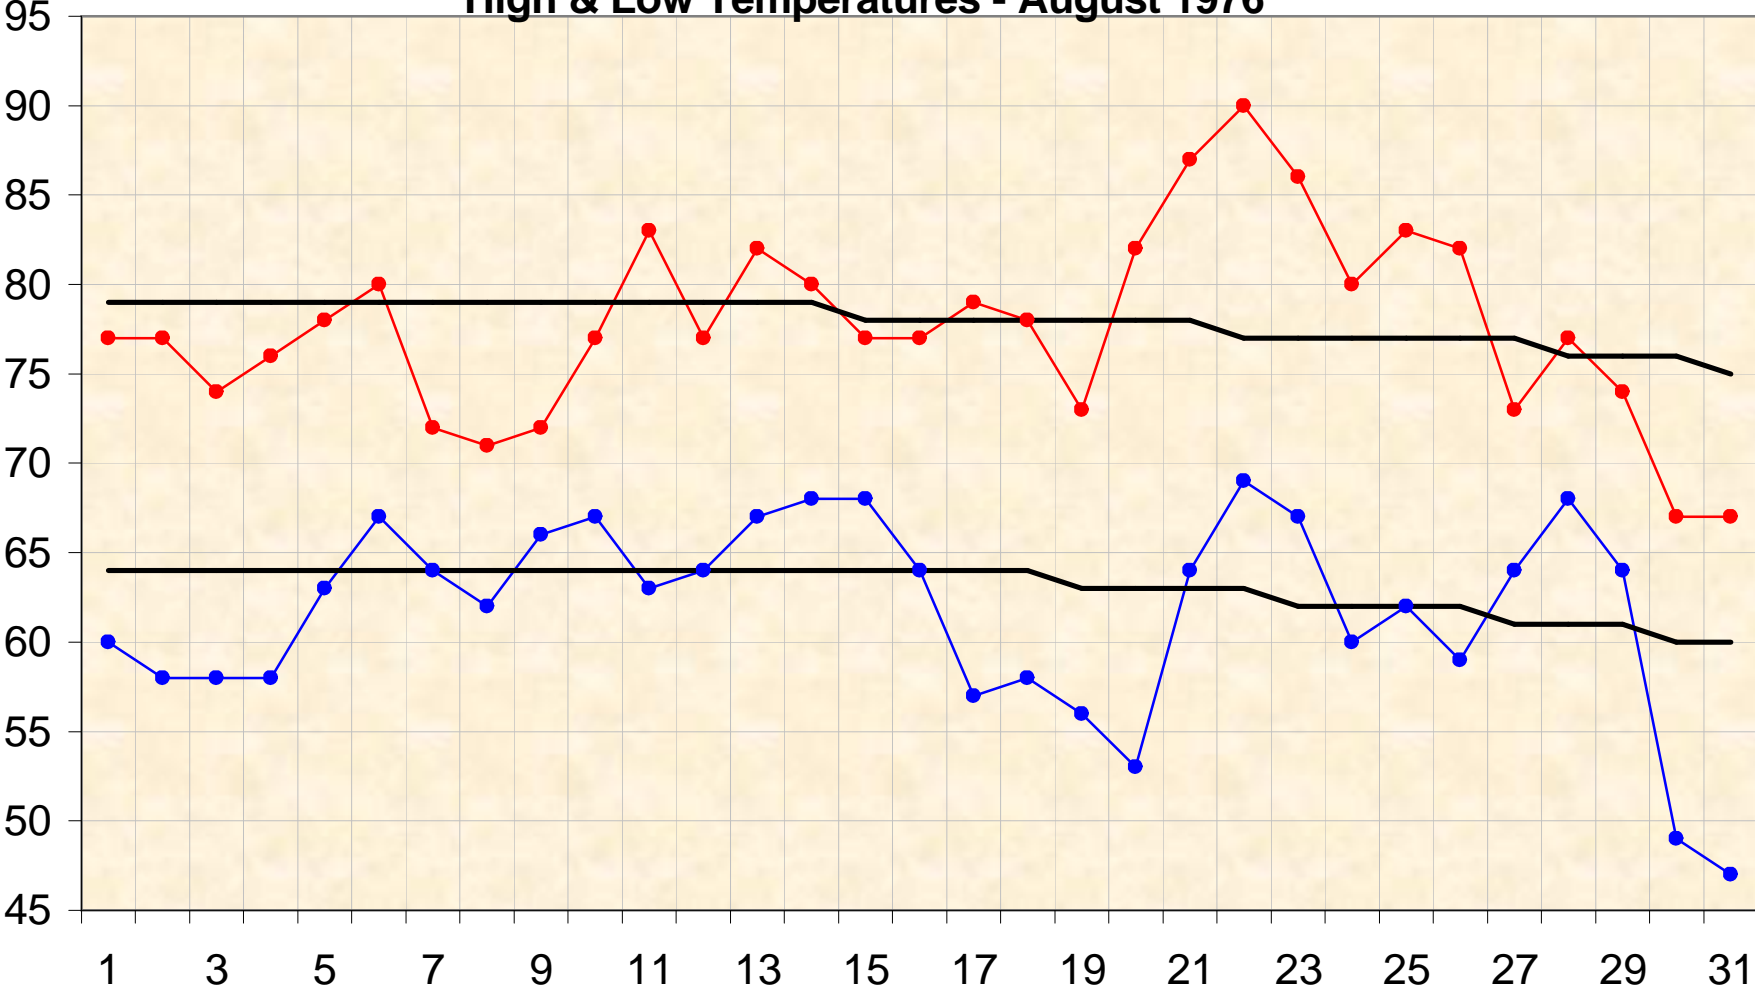

High & Low Temperatures - August 1976

● High ● Low — Norm — Norm