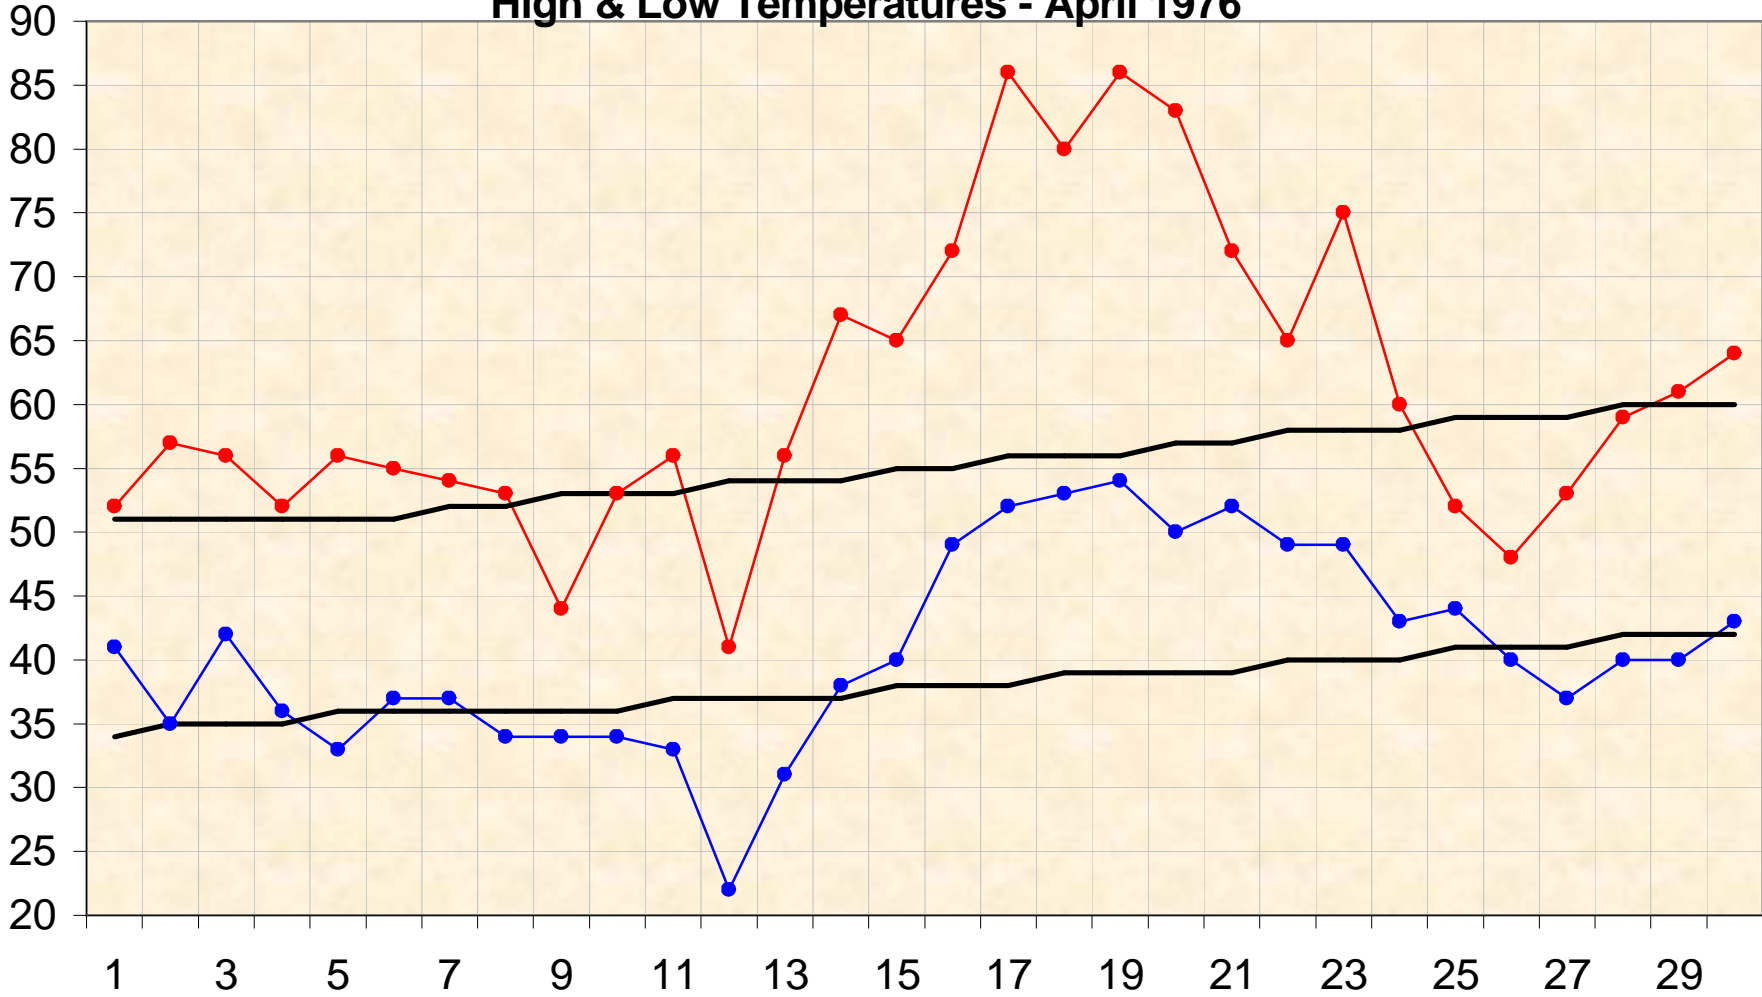

High & Low Temperatures - April 1976

● High ● Low — Norm — Norm