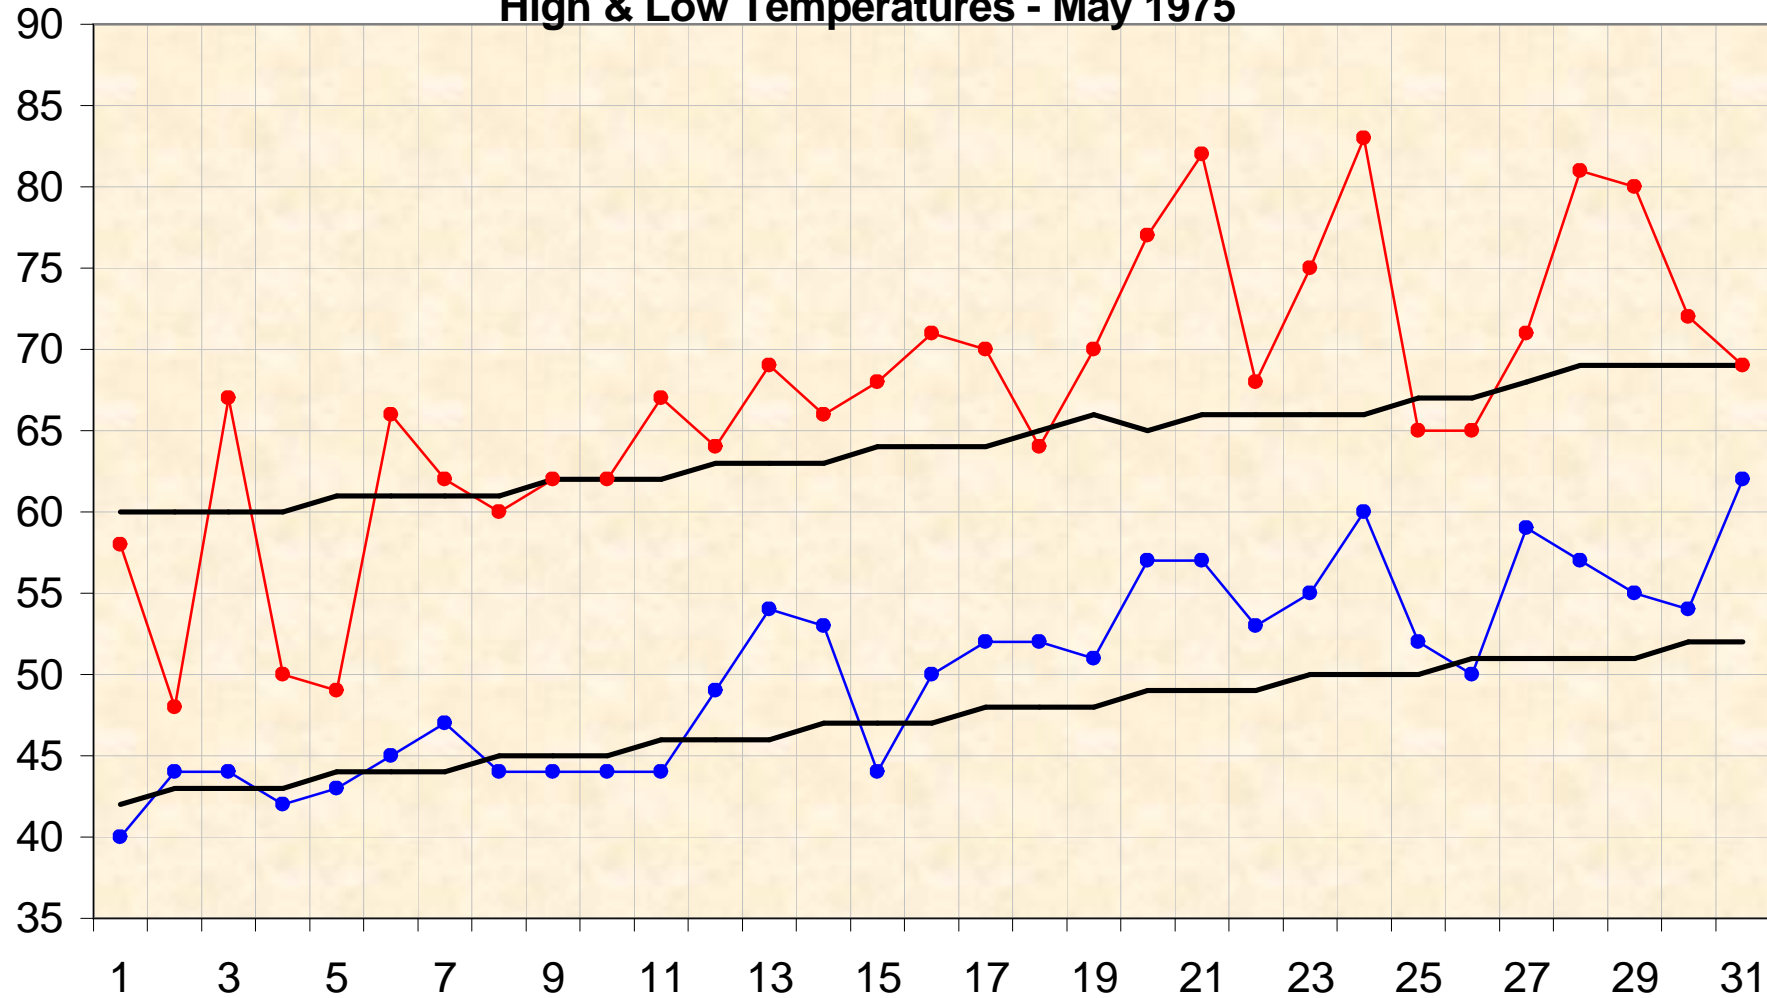

High & Low Temperatures - May 1975

● High ● Low — Norm — Norm