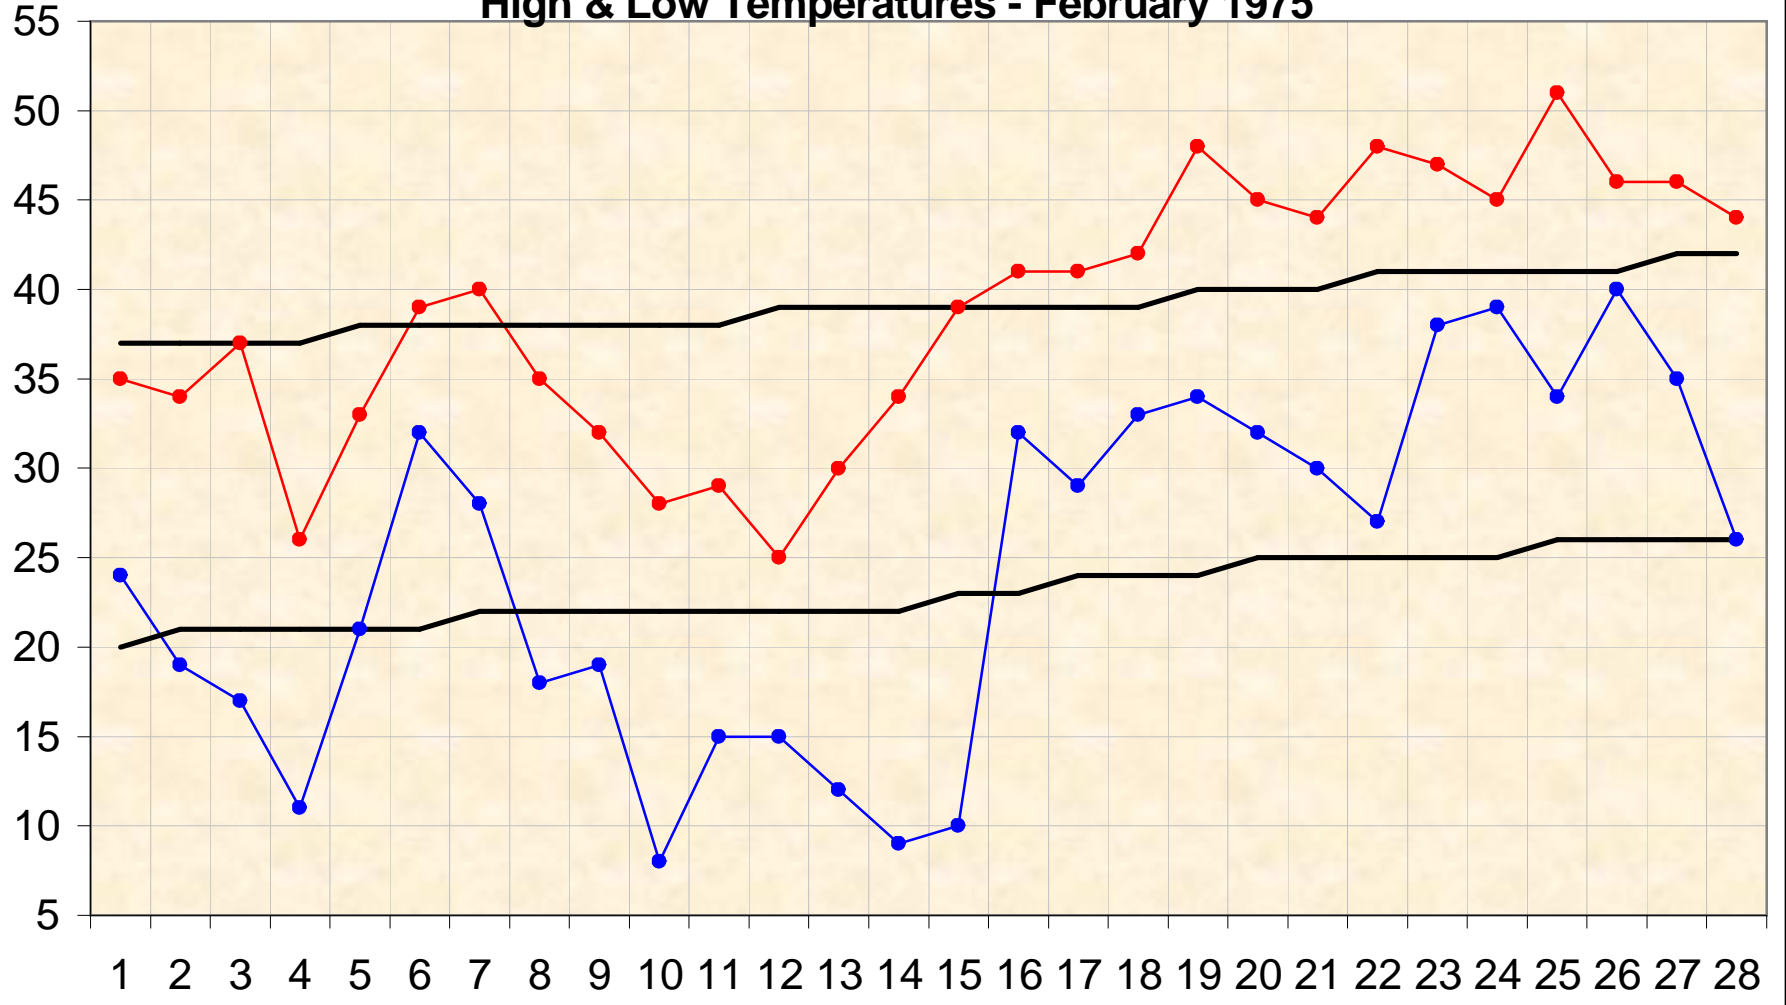

### High & Low Temperatures - February 1975

● High ● Low — Norm — Norm