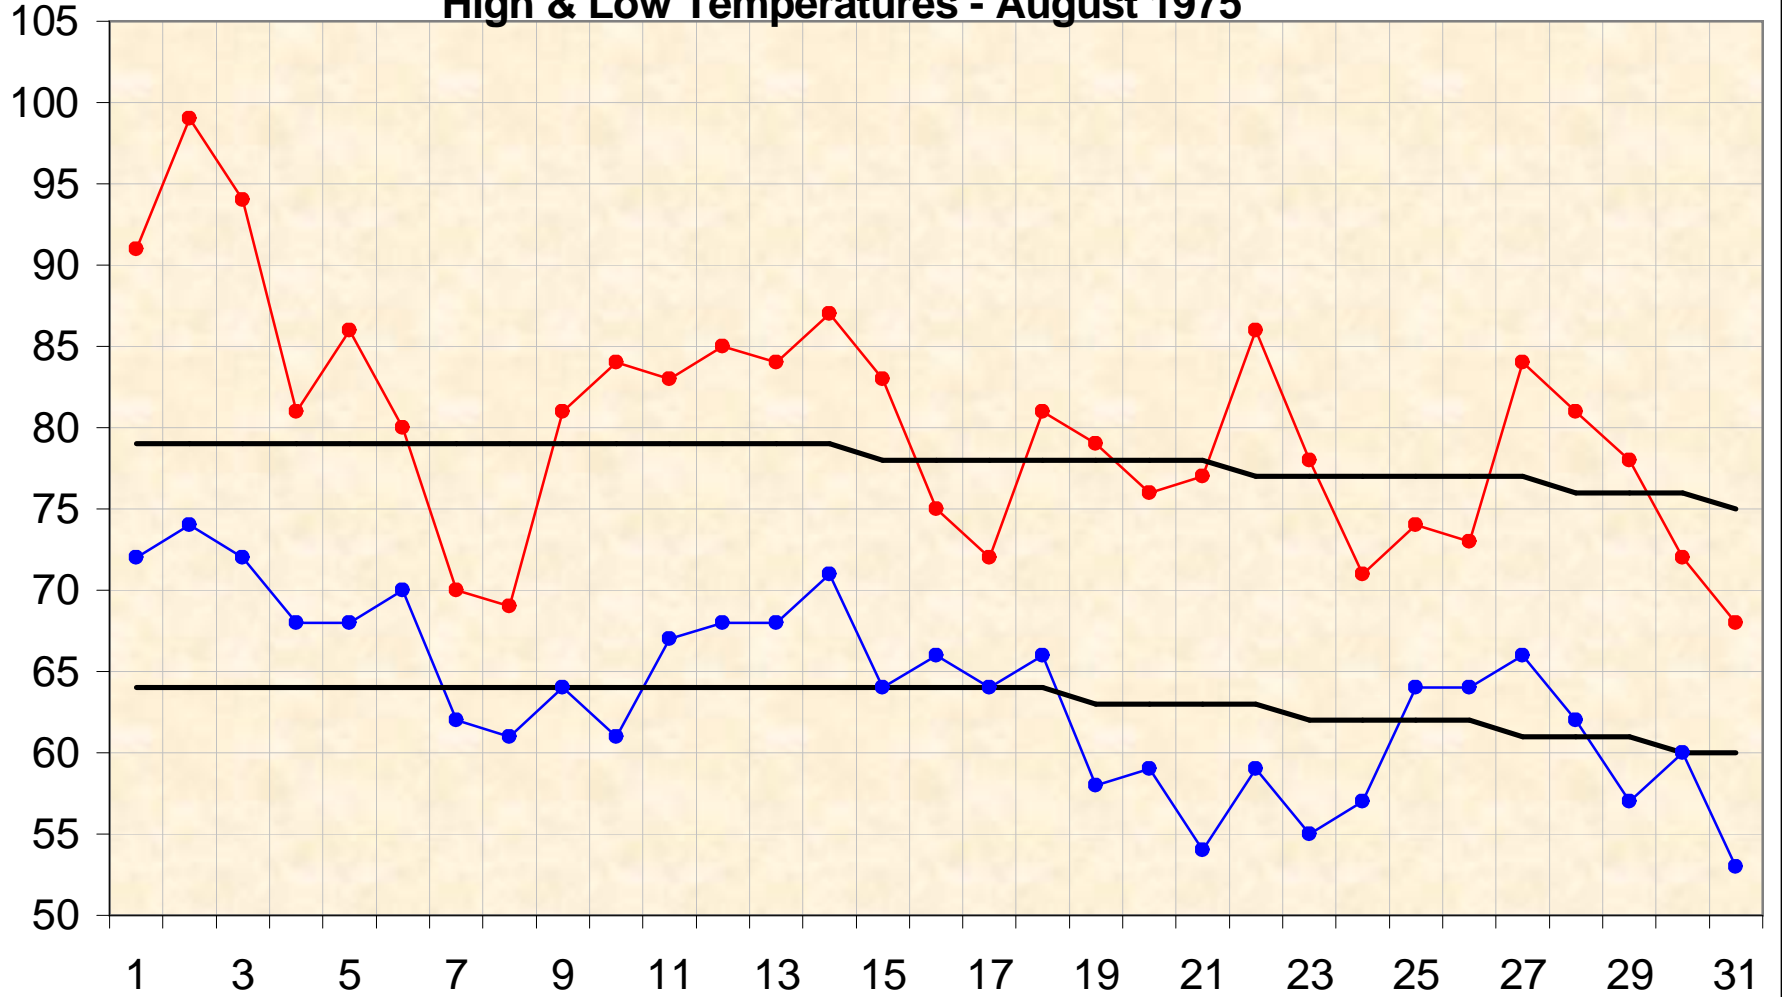

High & Low Temperatures - August 1975

● High ● Low — Norm — Norm