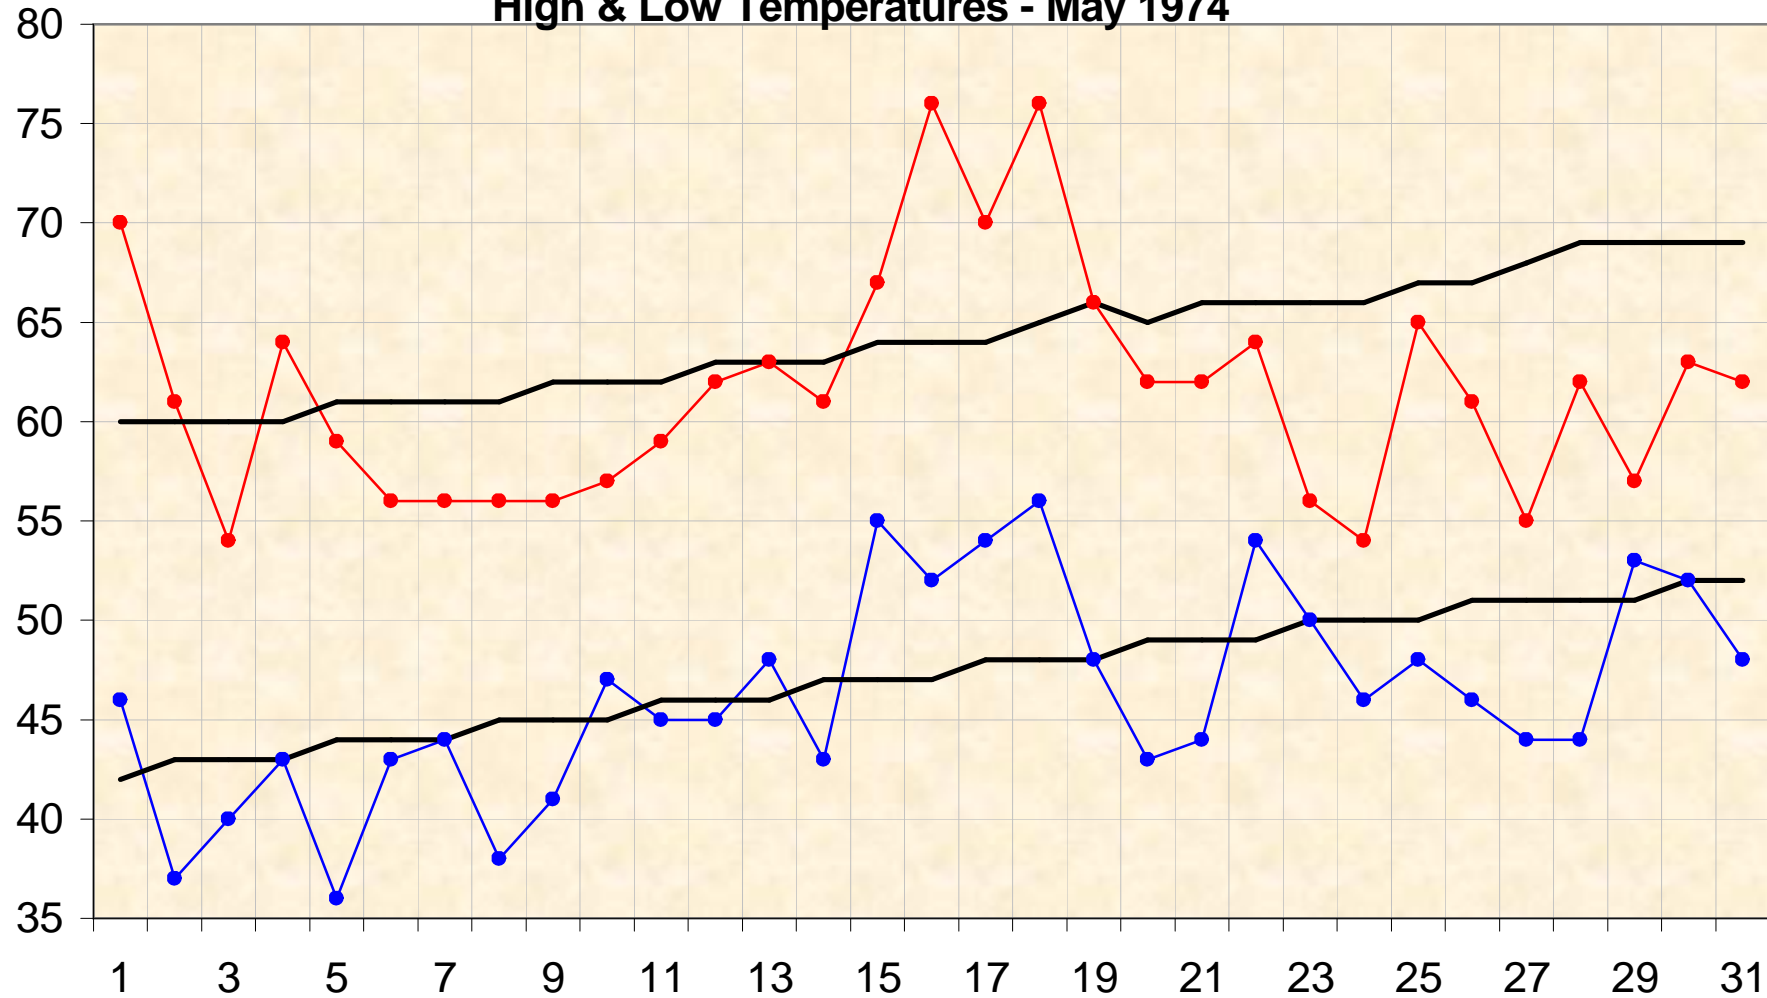

High & Low Temperatures - May 1974

● High ● Low — Norm — Norm