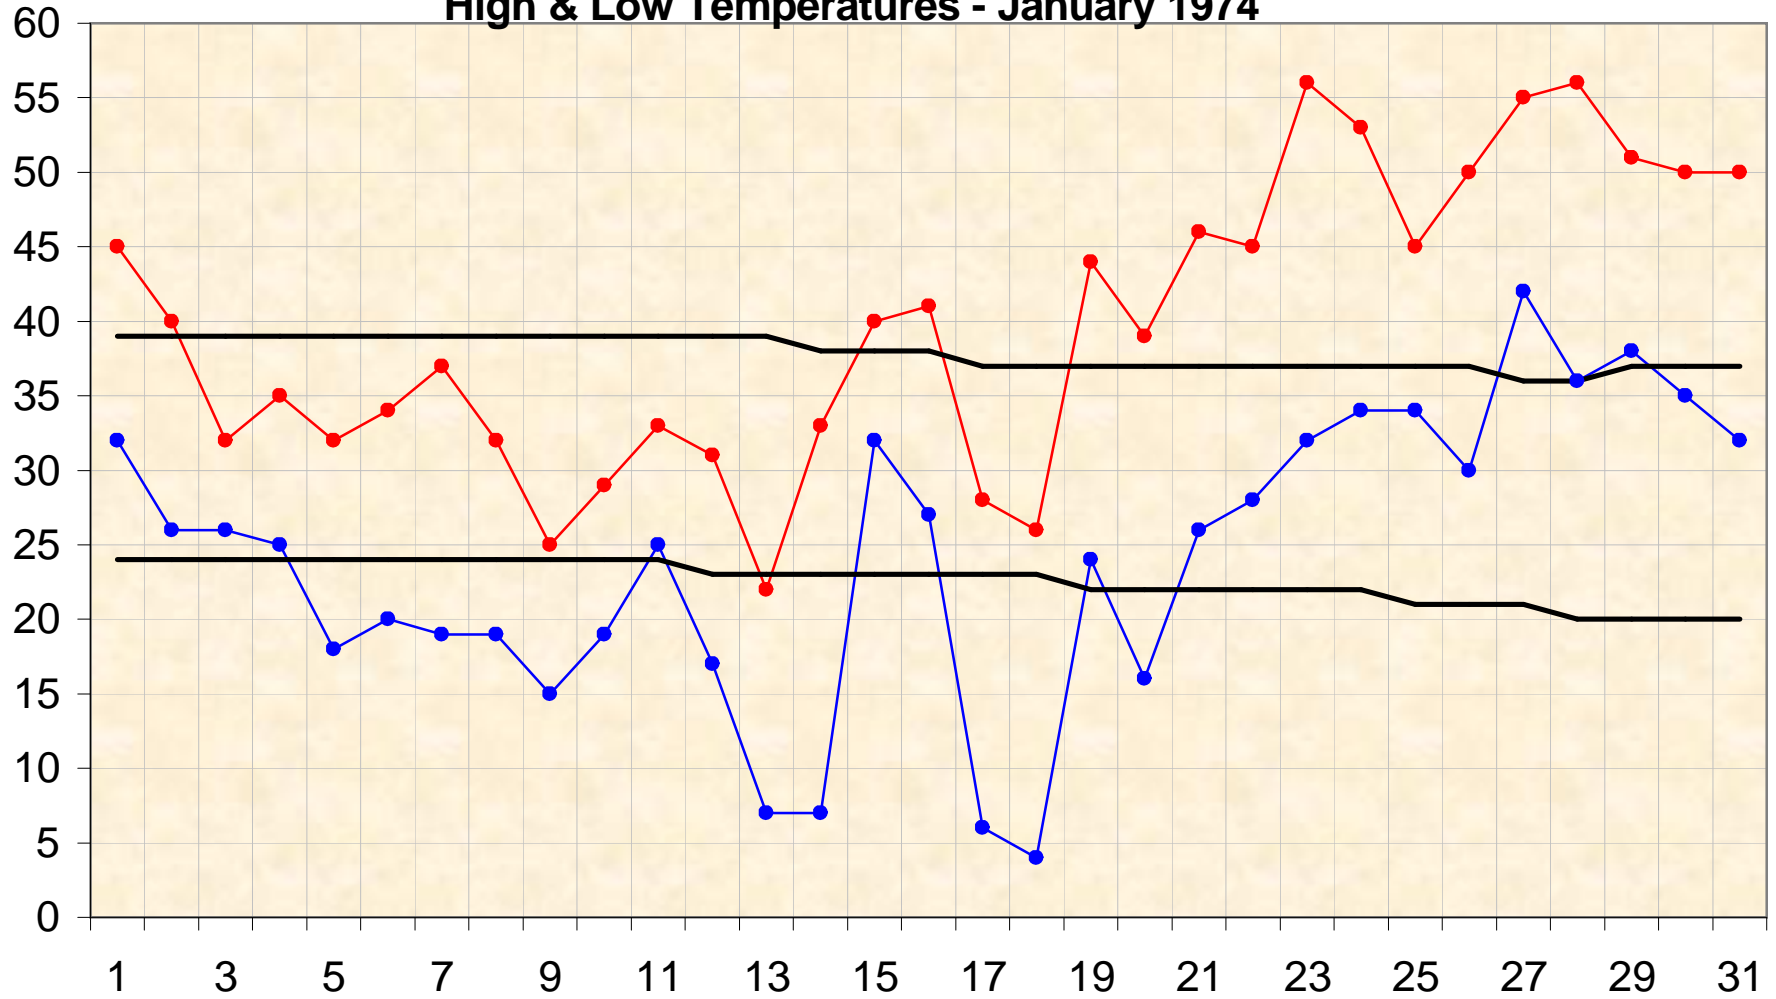

### High & Low Temperatures - January 1974

—●— High —●— Low — Norm — Norm