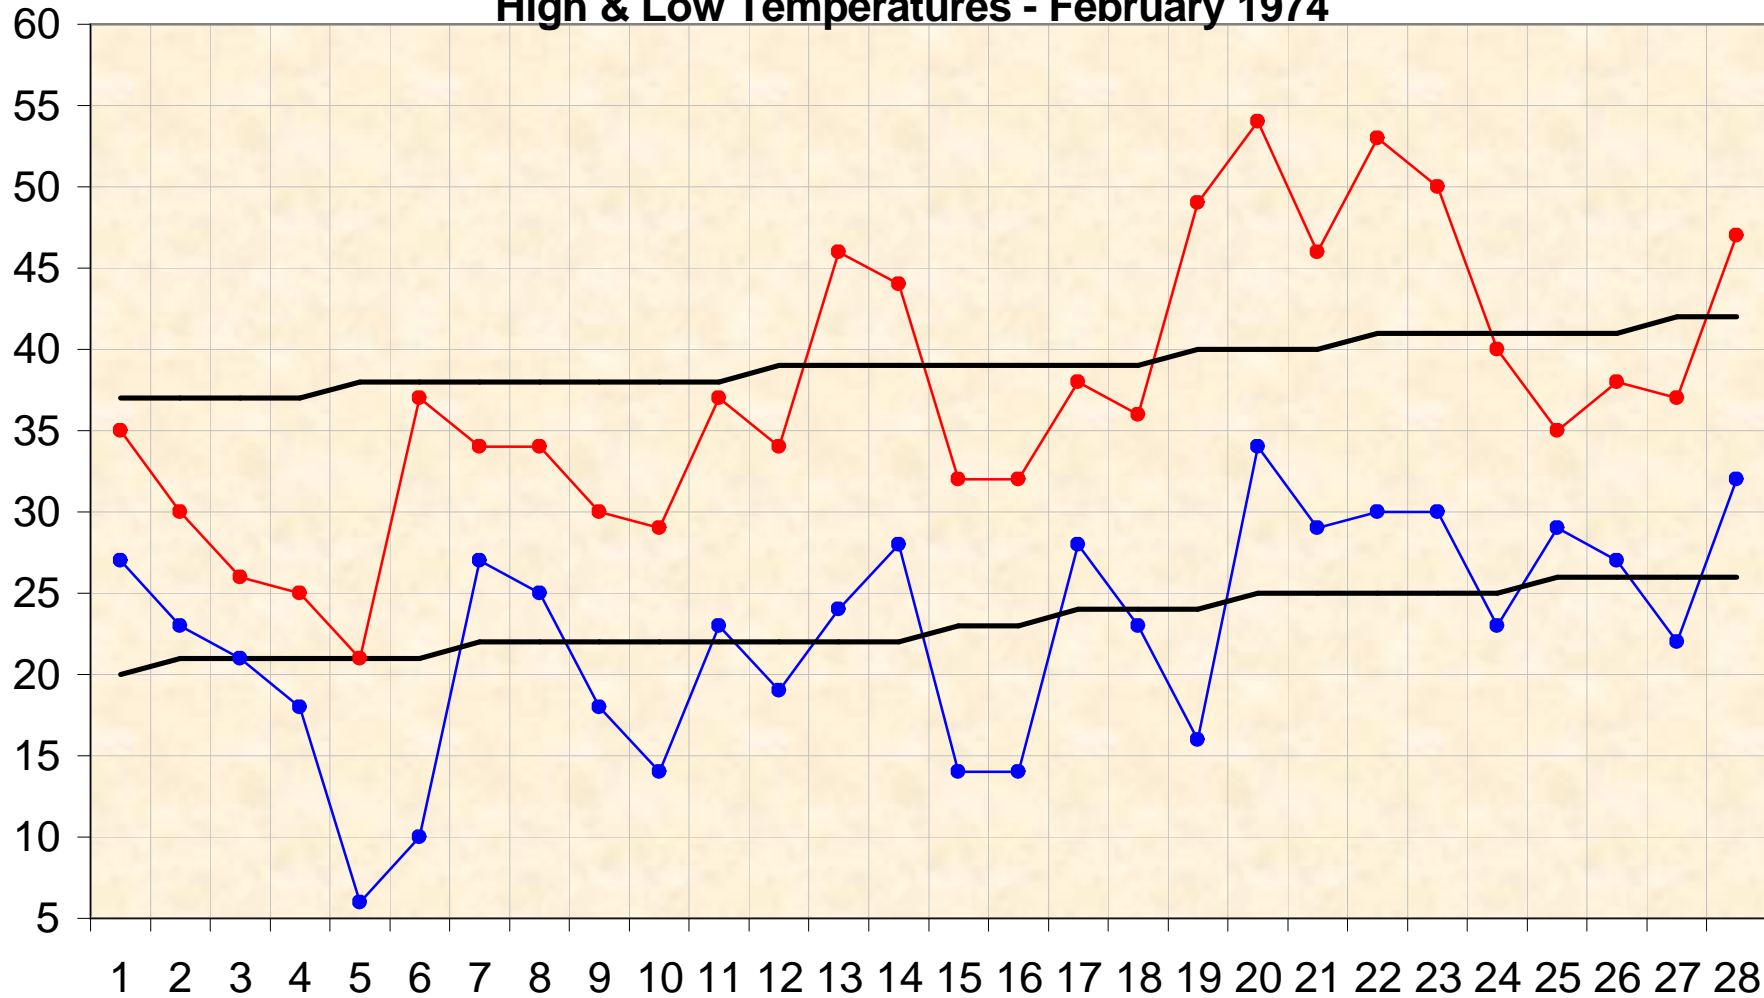

High & Low Temperatures - February 1974

● High ● Low — Norm — Norm