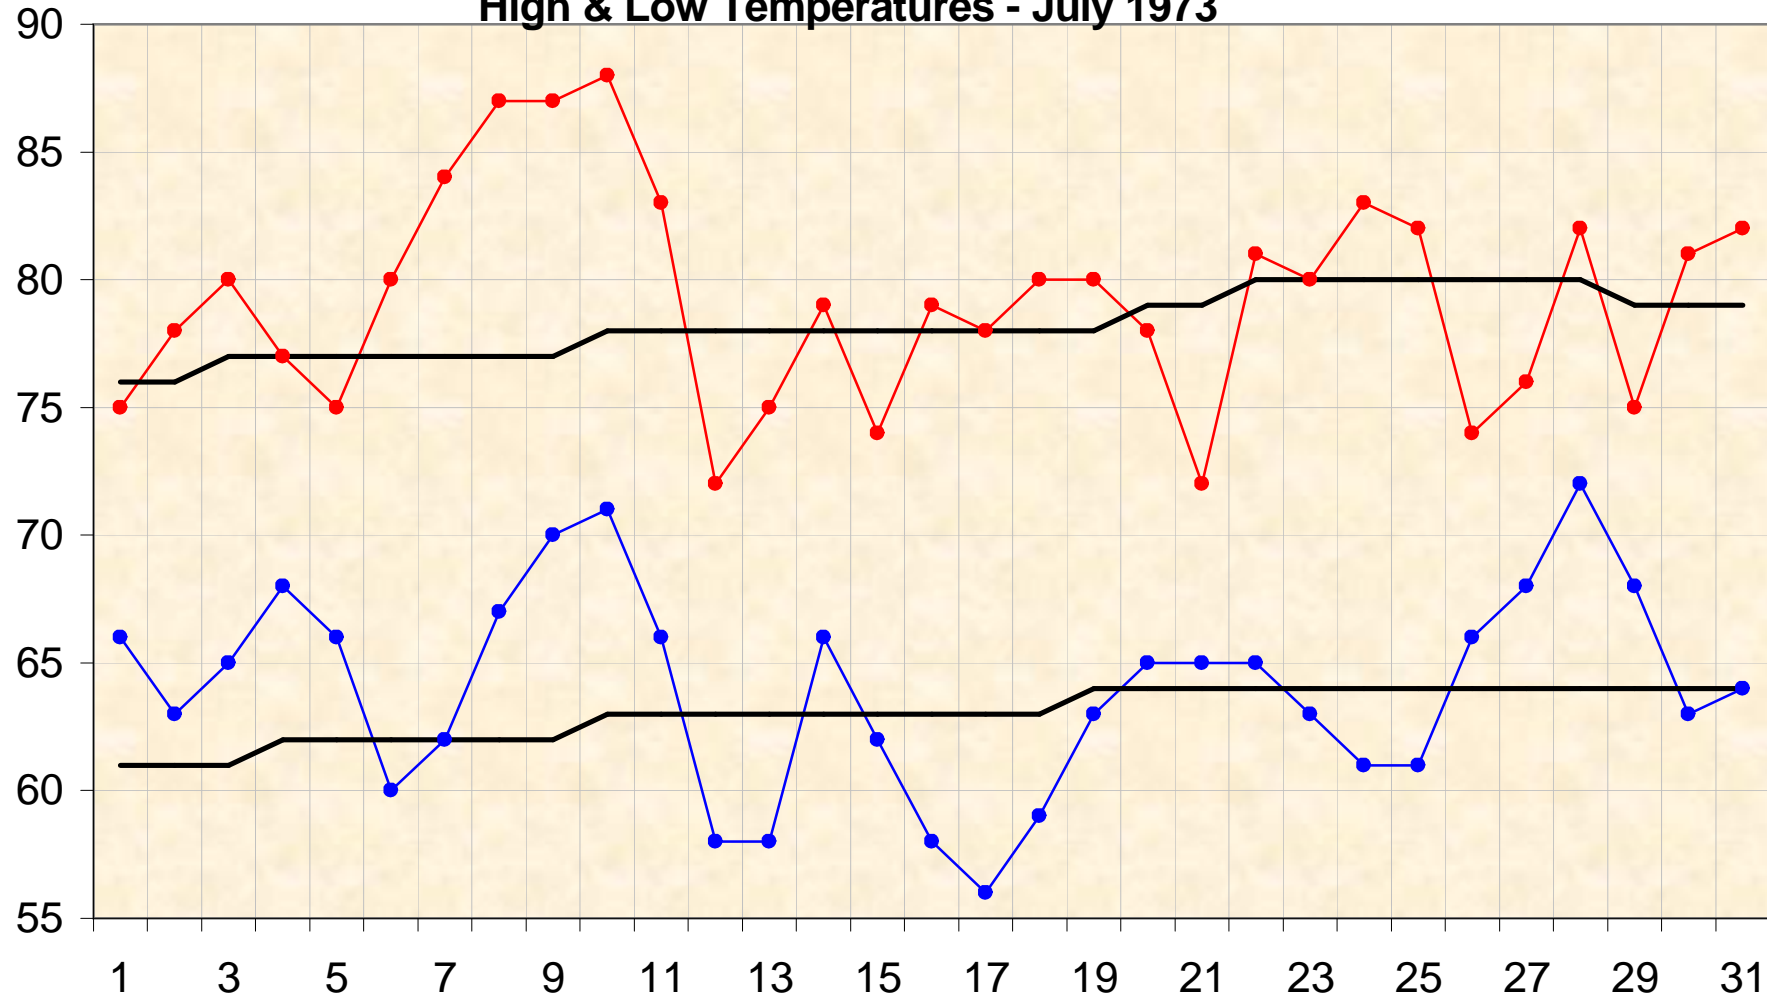

High & Low Temperatures - July 1973

● High ● Low — Norm — Norm