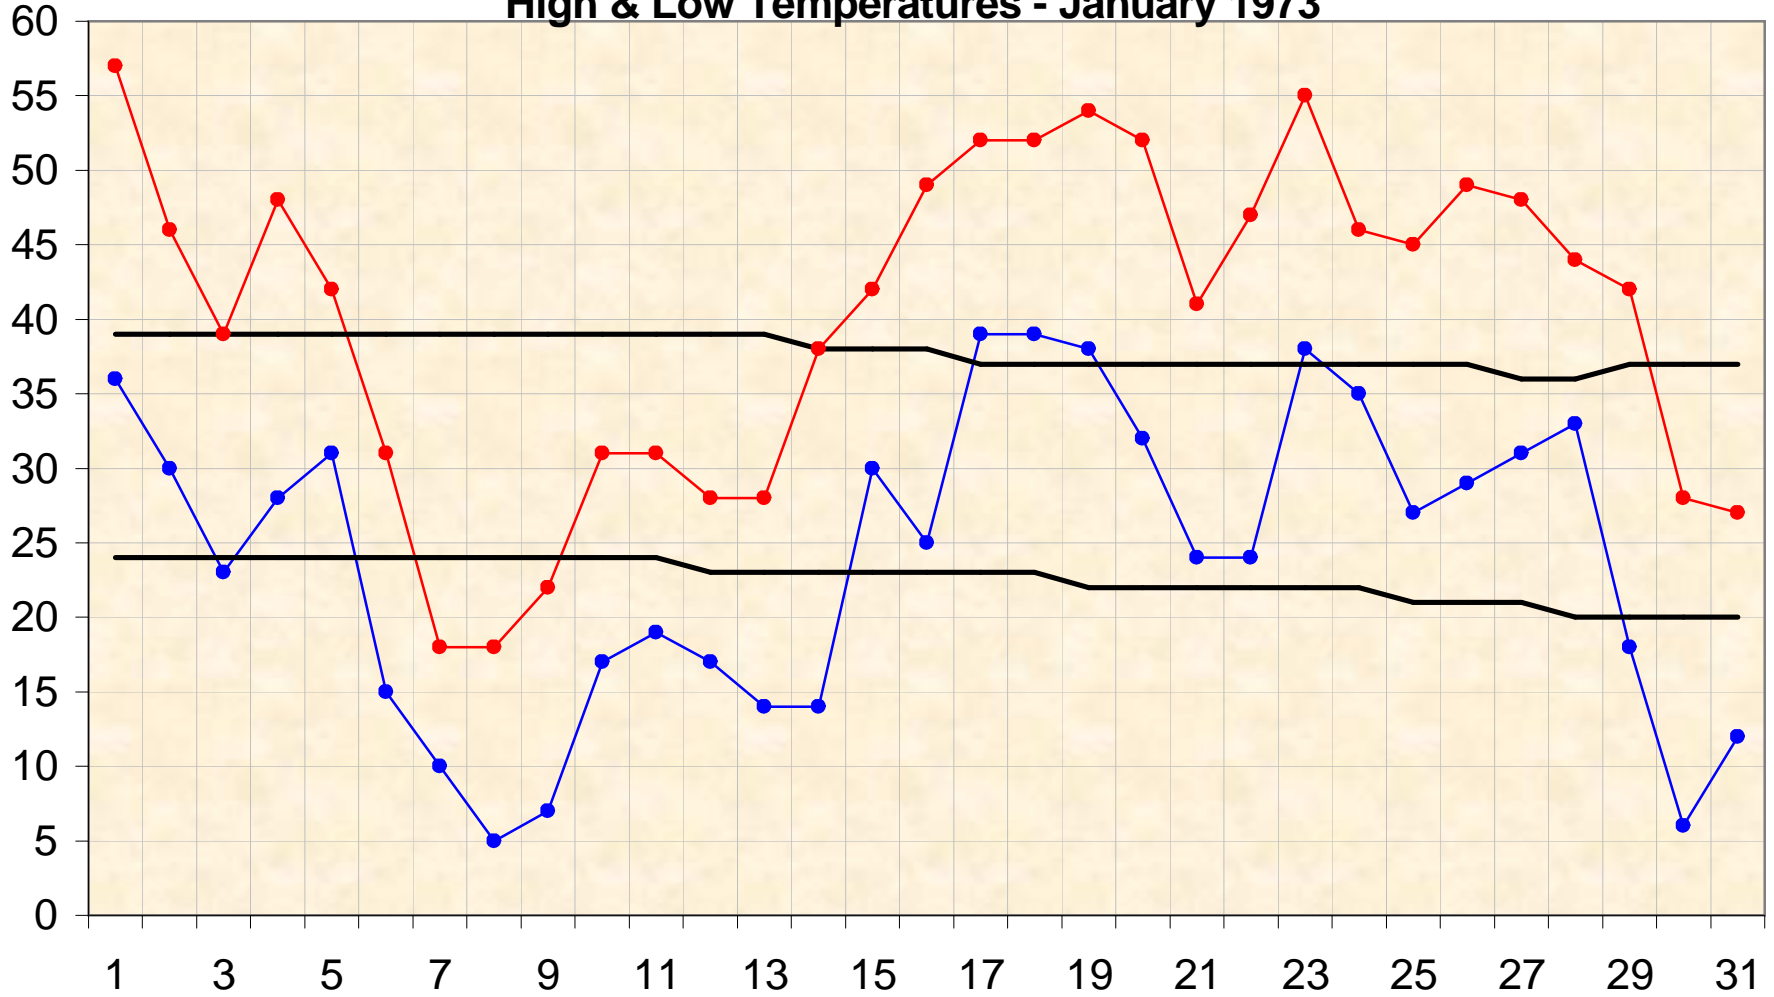

High & Low Temperatures - January 1973

● High ● Low — Norm — Norm