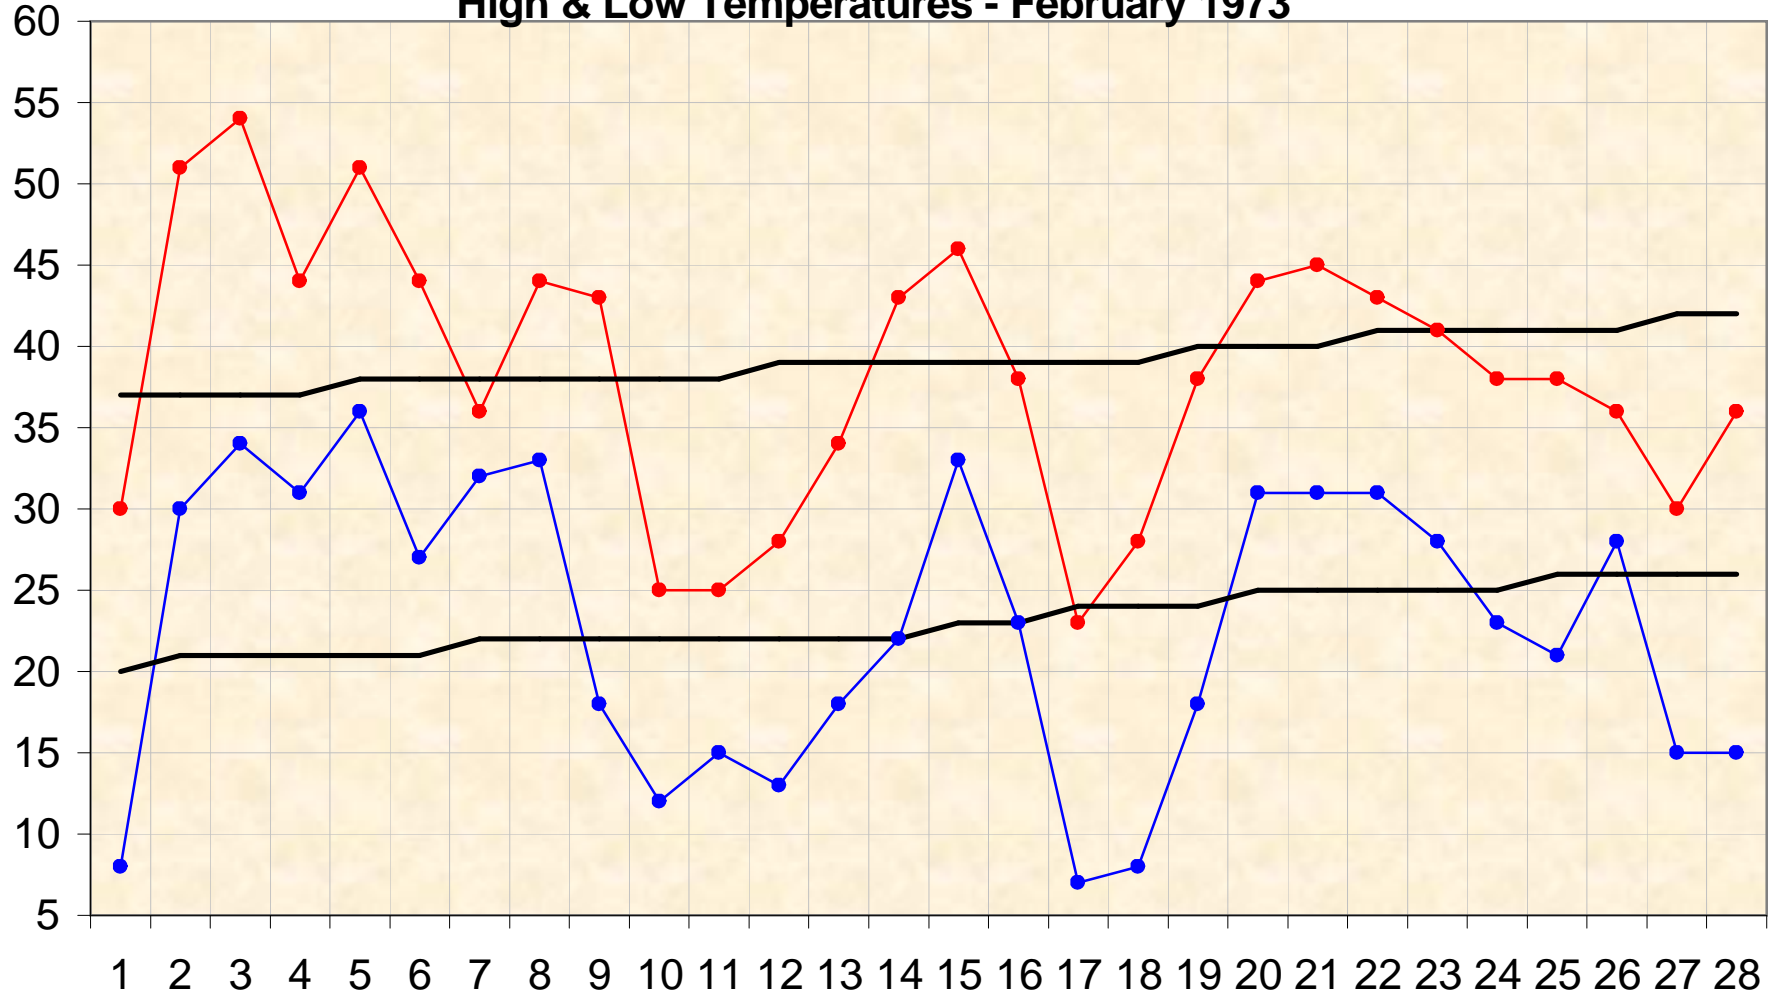

### High & Low Temperatures - February 1973

—●— High —●— Low — Norm — Norm