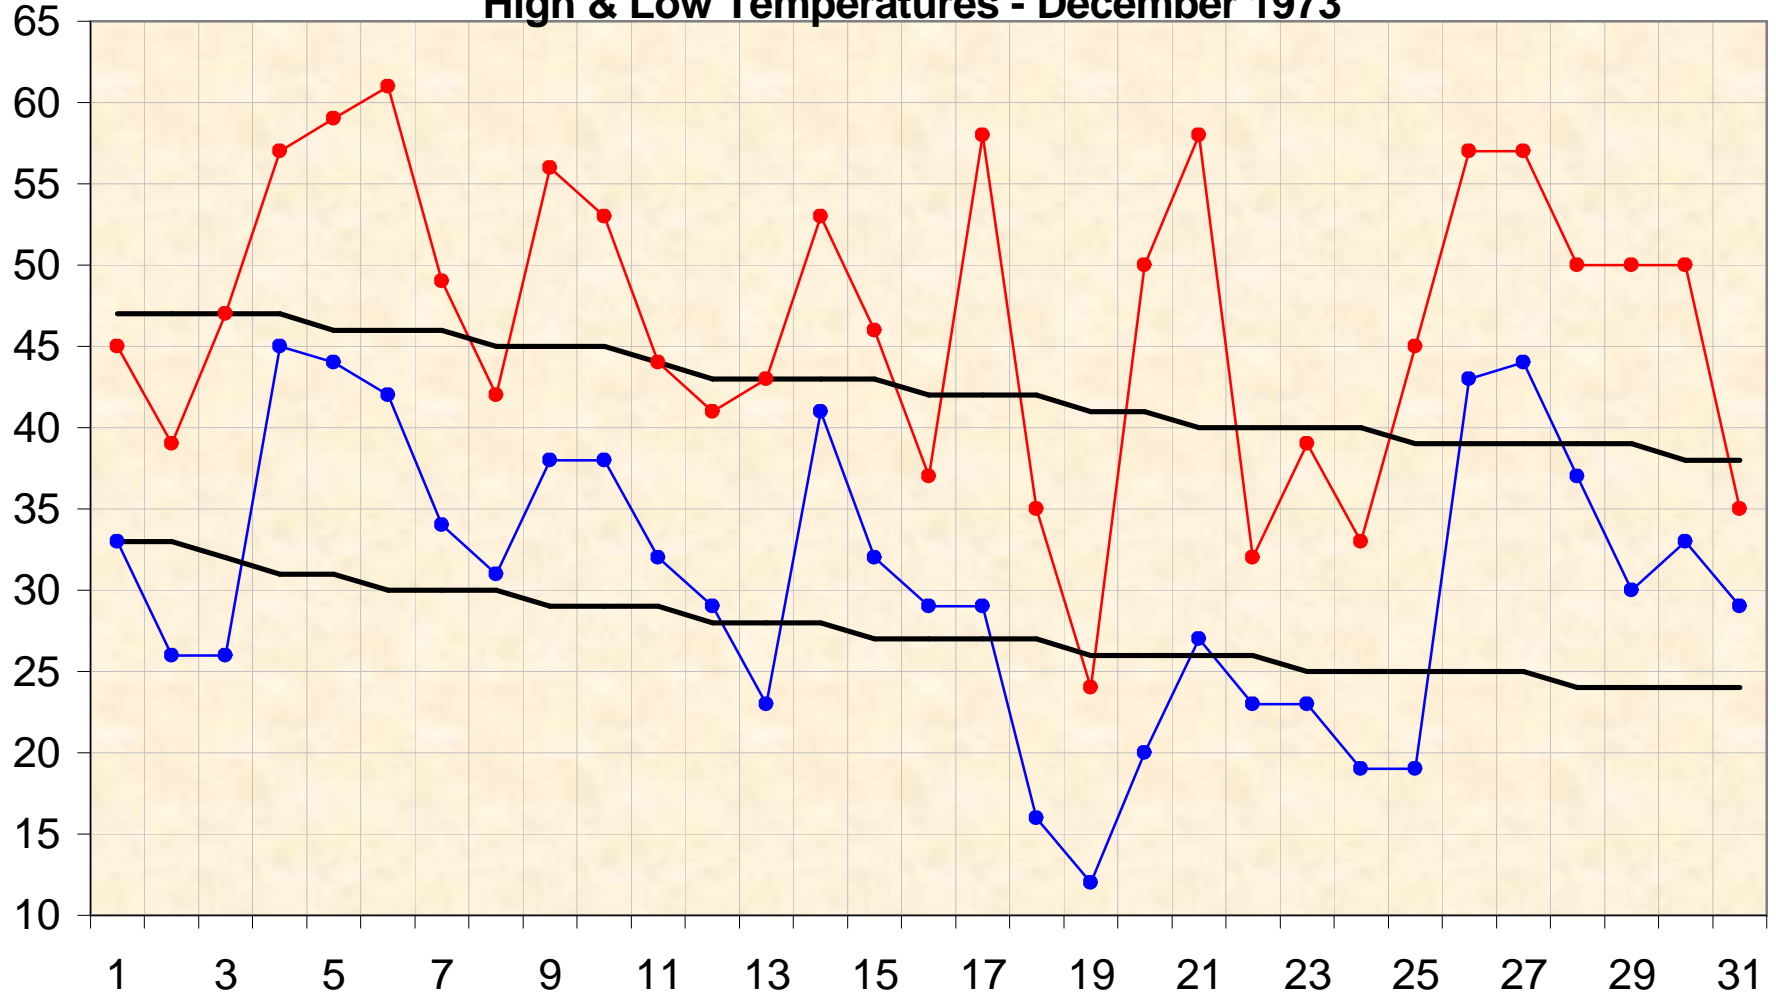

High & Low Temperatures - December 1973

● High ● Low — Norm — Norm