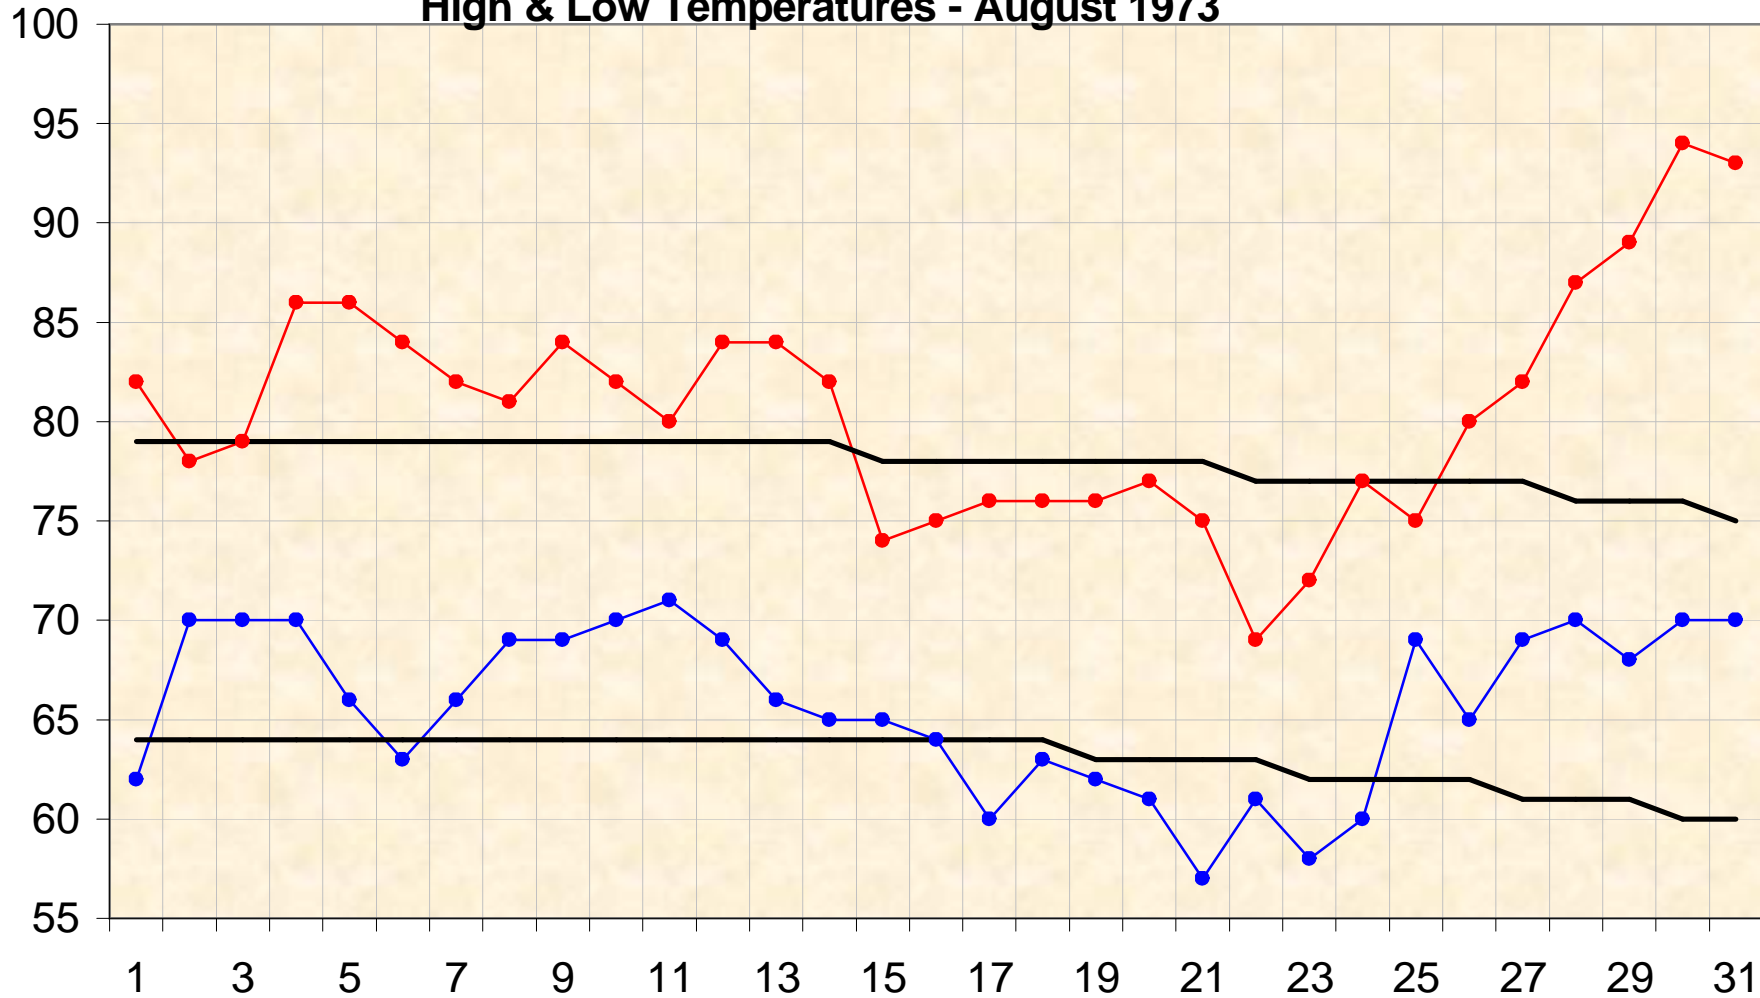

### High & Low Temperatures - August 1973

● High ● Low — Norm — Norm