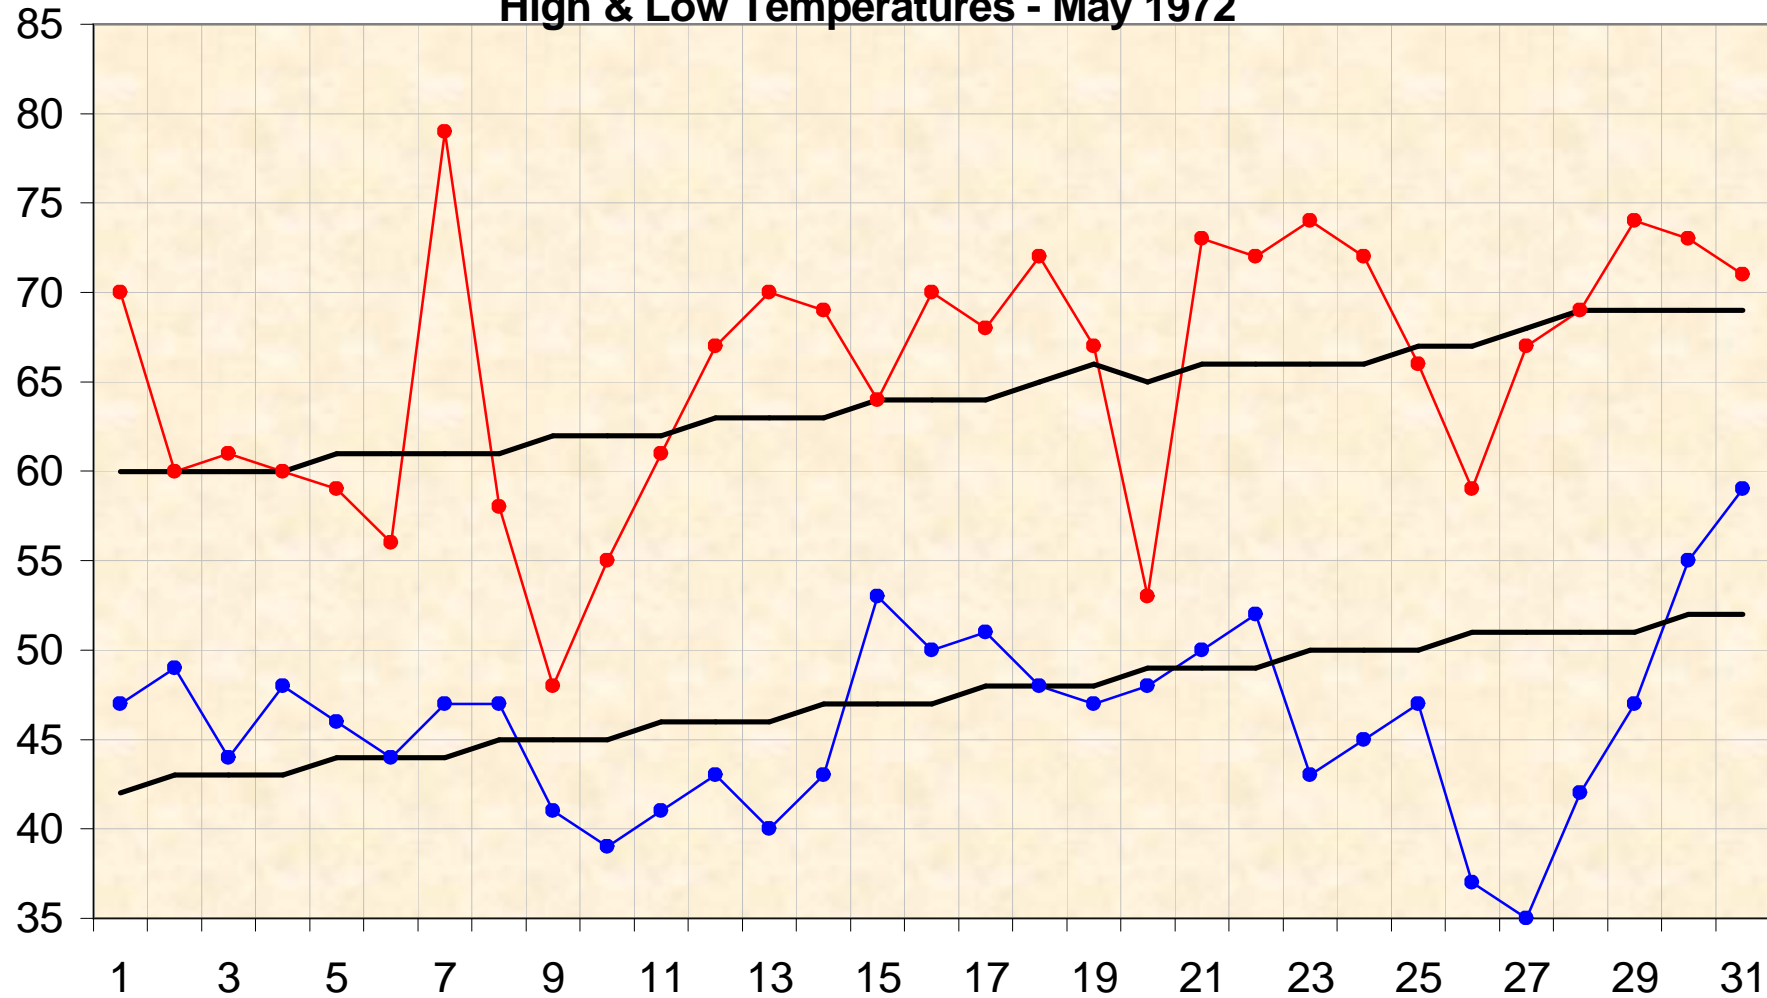

High & Low Temperatures - May 1972

● High ● Low — Norm — Norm