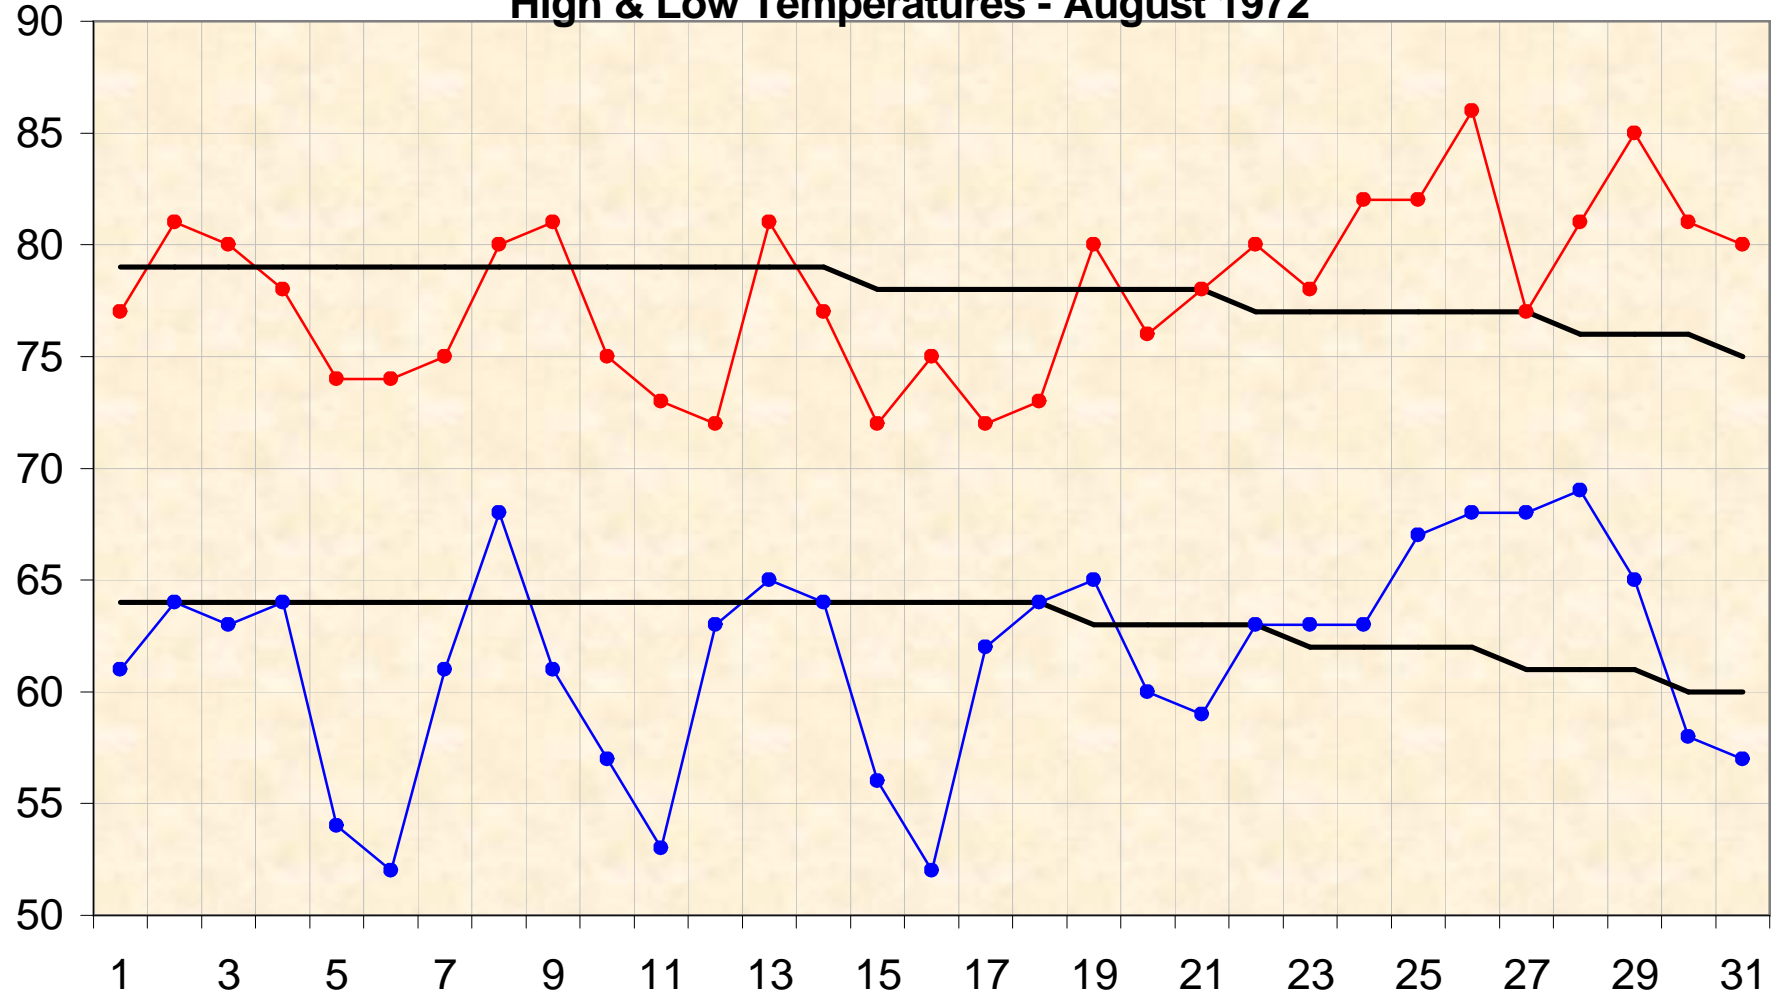

High & Low Temperatures - August 1972

● High ● Low — Norm — Norm