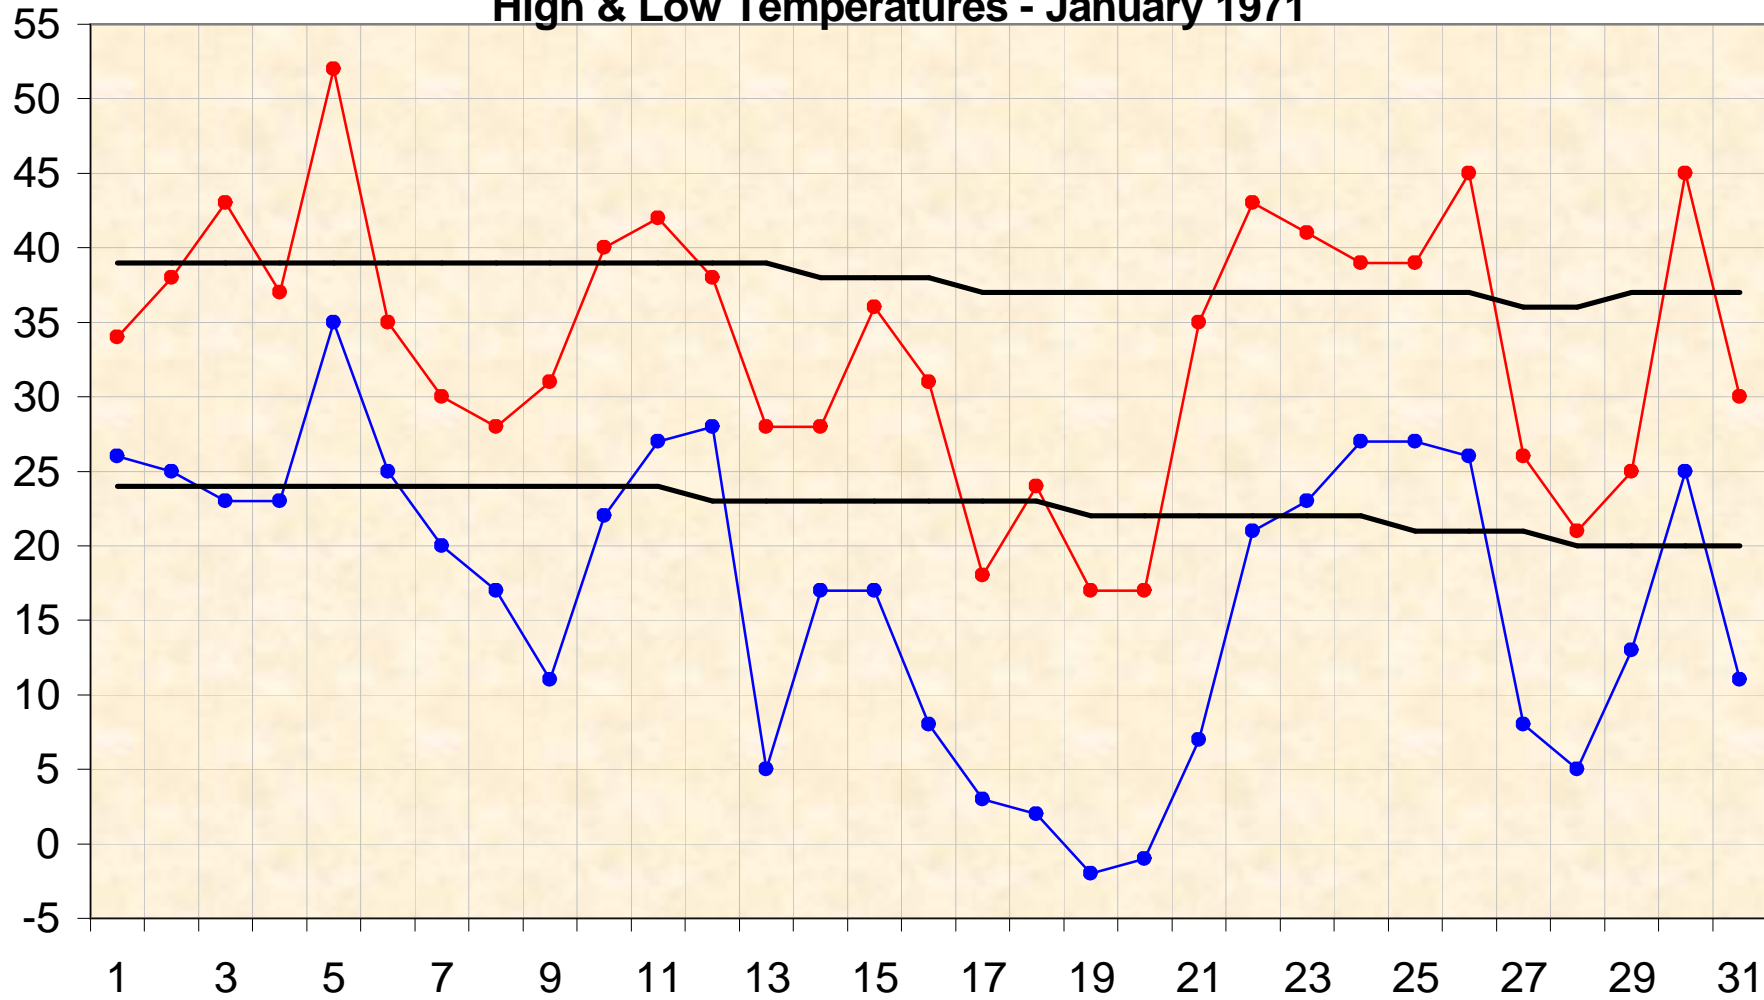

High & Low Temperatures - January 1971

● High ● Low — Norm — Norm