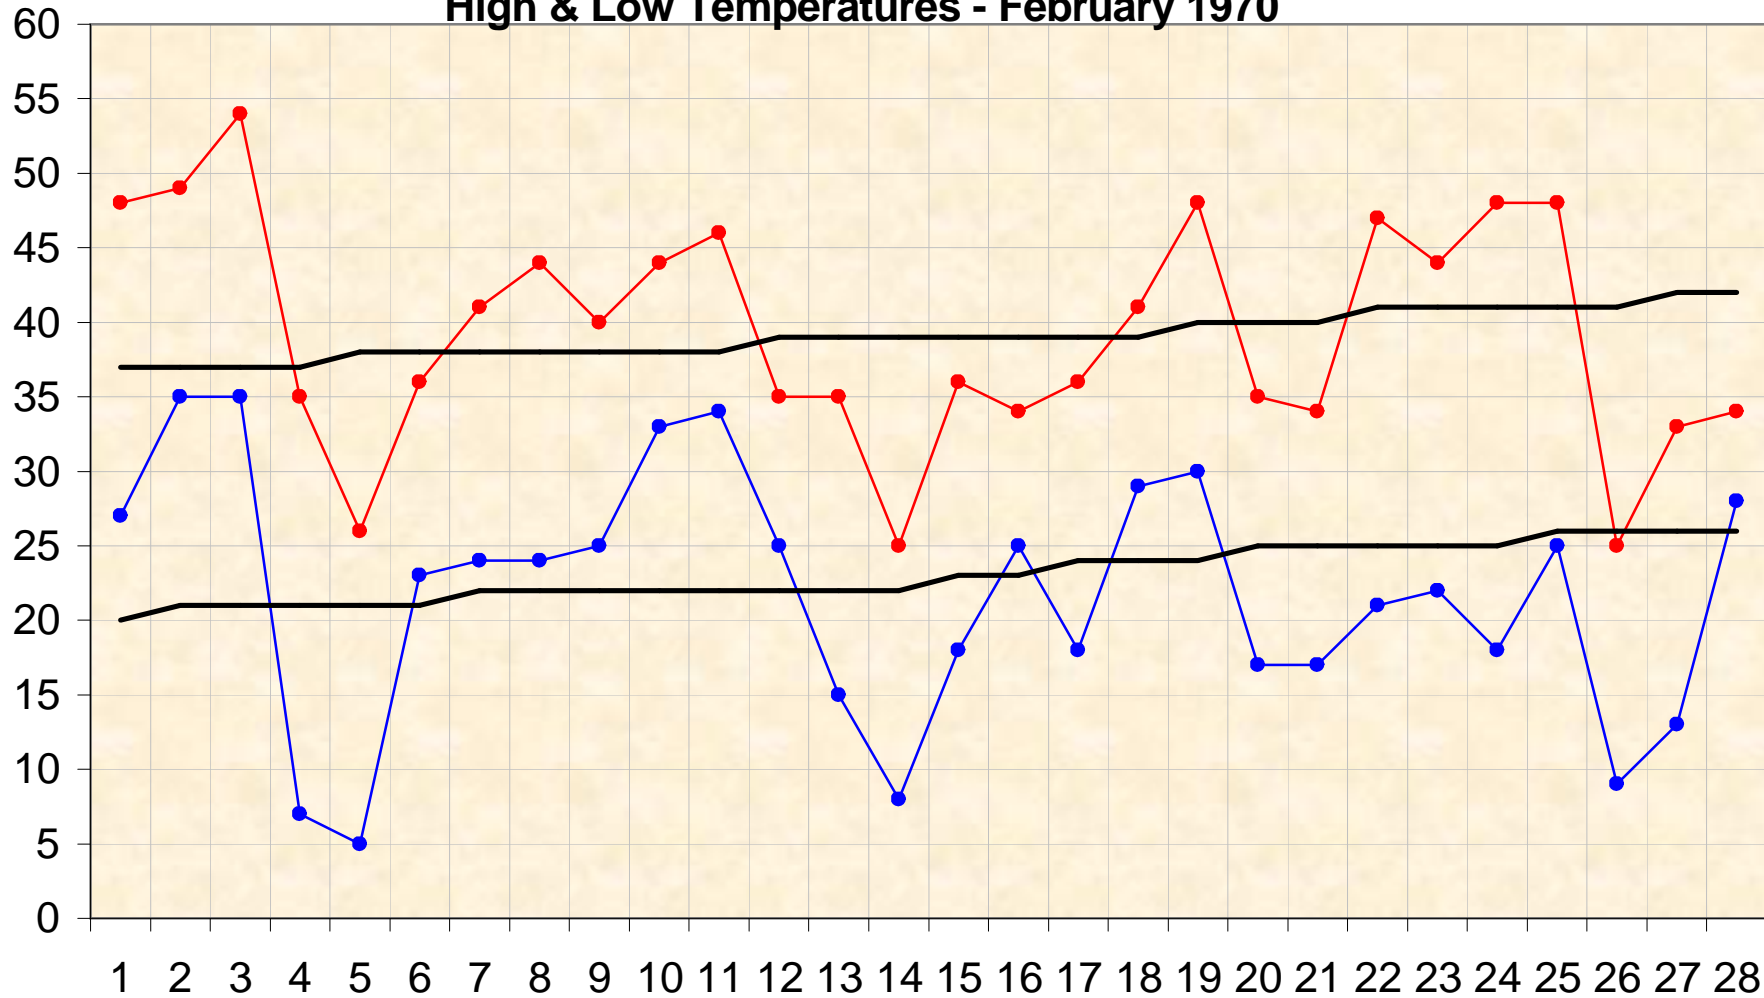

High & Low Temperatures - February 1970

● High ● Low — Norm — Norm