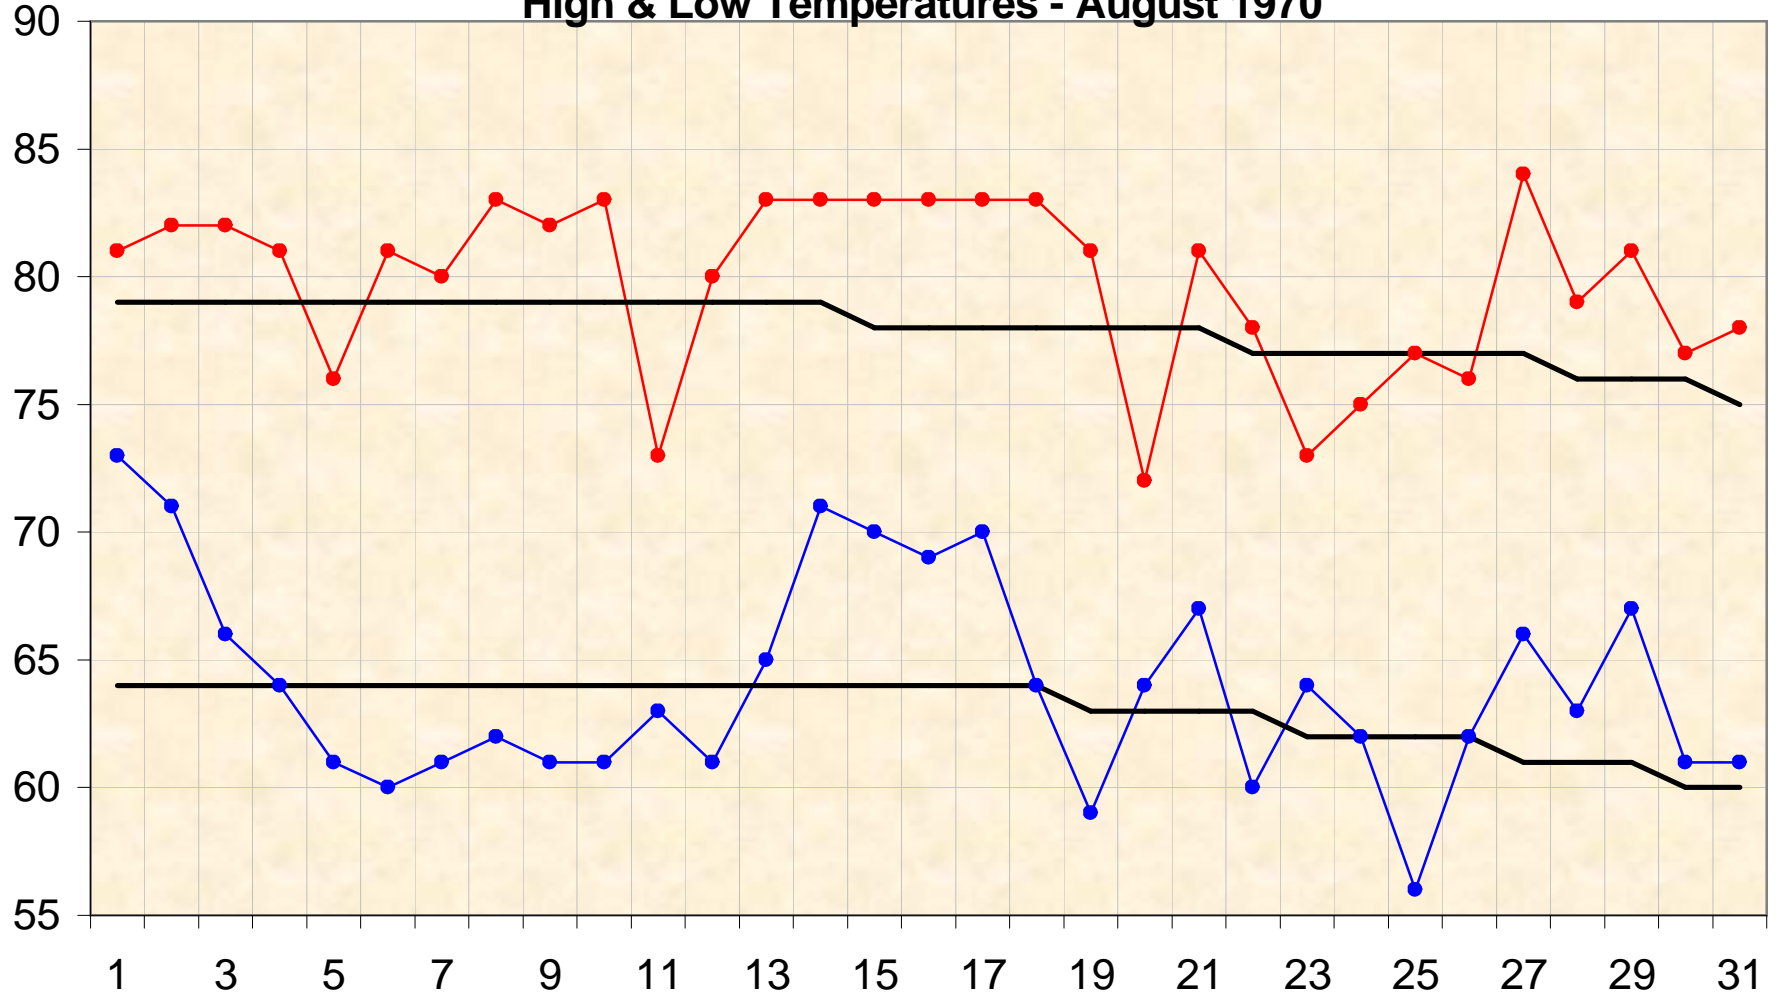

### High & Low Temperatures - August 1970

● High ● Low — Norm — Norm