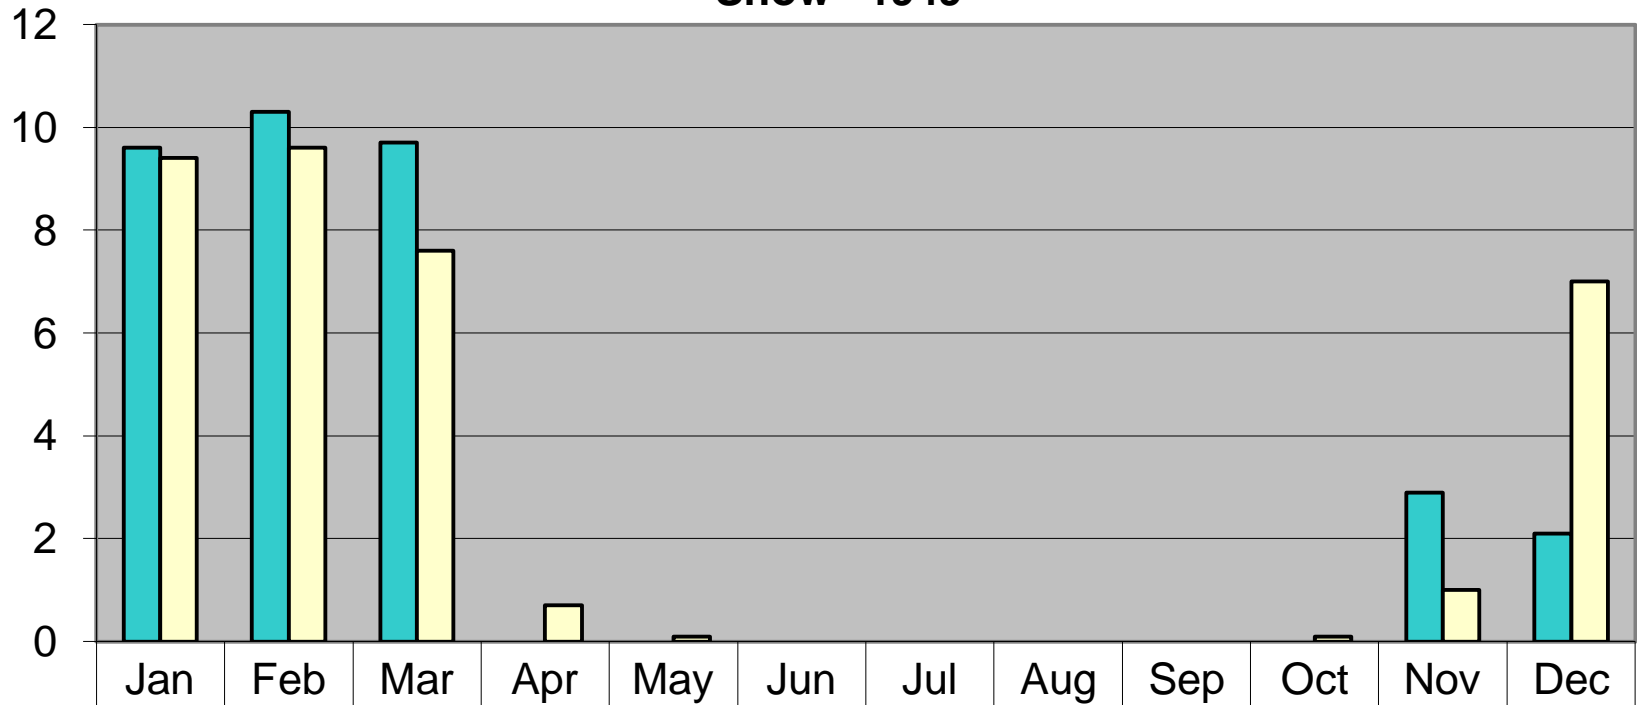

Snow - 1949

	Jan	Feb	Mar	Apr	May	Jun	Jul	Aug	Sep	Oct	Nov	Dec
■ Snow	9.6	10.3	9.7	0	0	0	0	0	0	0	2.9	2.1
■ Norm	9.4	9.6	7.6	0.7	0.1	0.0	0.0	0.0	0.0	0.1	1.0	7.0