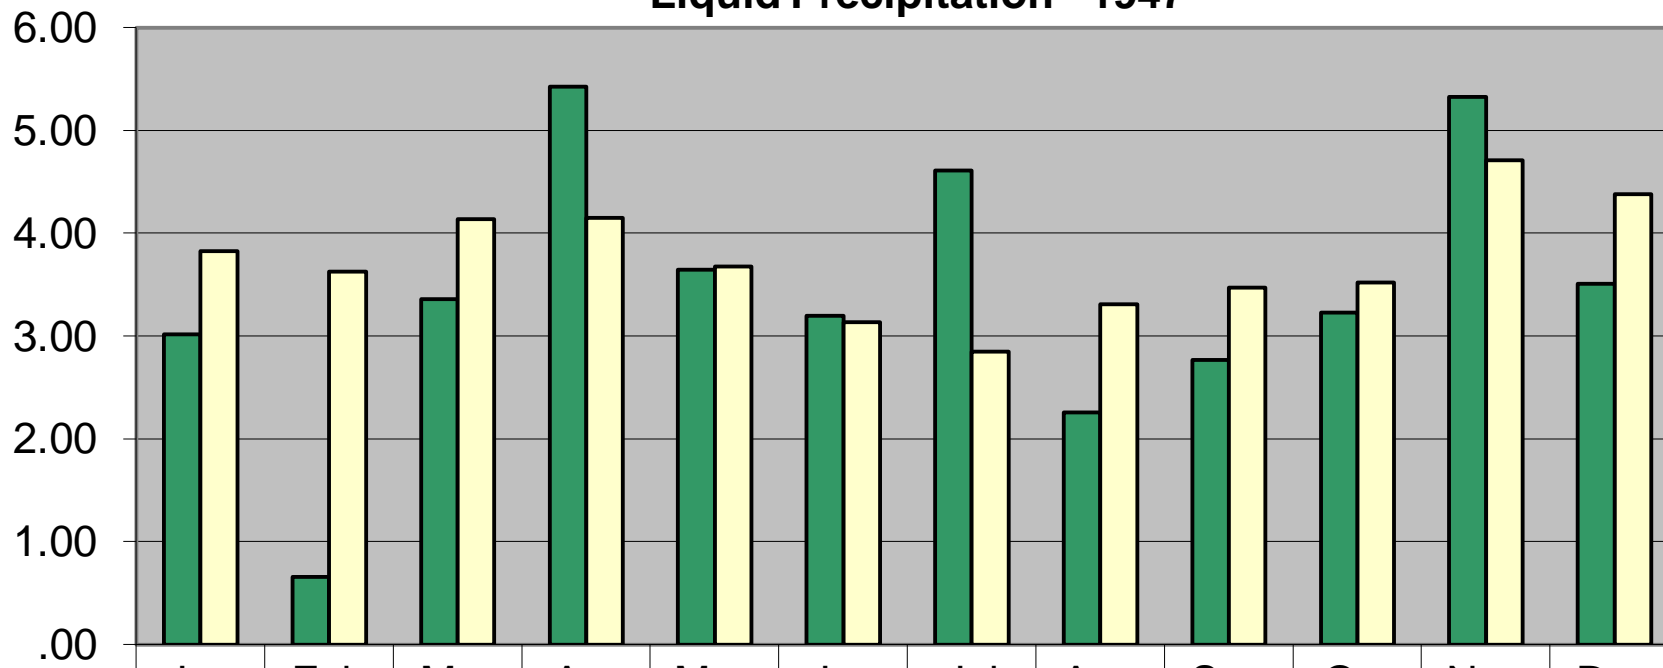

Liquid Precipitation - 1947

	Jan	Feb	Mar	Apr	May	Jun	Jul	Aug	Sep	Oct	Nov	Dec
■ Liq	3.02	.66	3.36	5.43	3.65	3.20	4.61	2.26	2.77	3.23	5.33	3.51
□ Norm	3.83	3.63	4.14	4.15	3.68	3.14	2.85	3.31	3.47	3.52	4.71	4.38