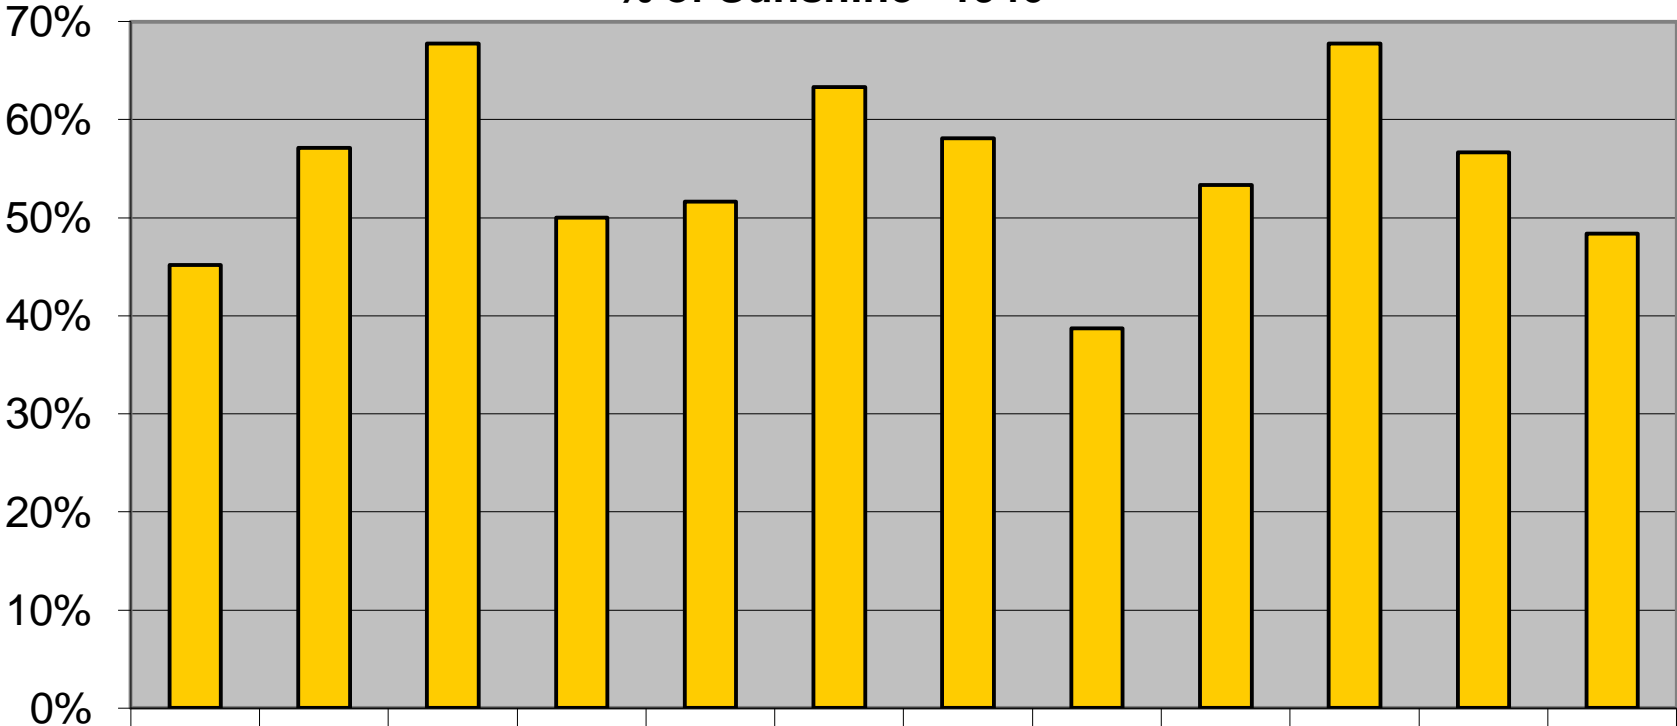

**% of Sunshine - 1946**

■ %SS

Jan	Feb	Mar	Apr	May	Jun	Jul	Aug	Sep	Oct	Nov	Dec
45%	57%	68%	50%	52%	63%	58%	39%	53%	68%	57%	48%