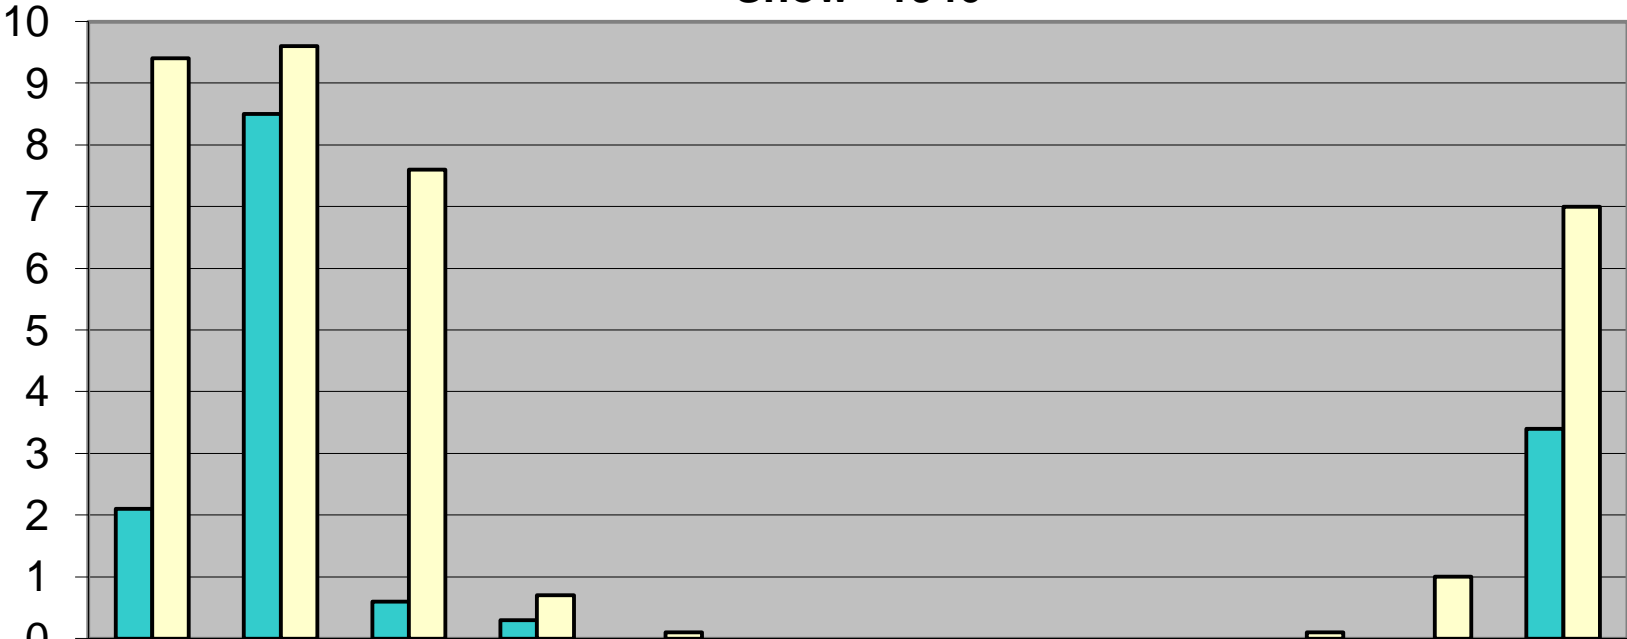

Snow - 1946

	Jan	Feb	Mar	Apr	May	Jun	Jul	Aug	Sep	Oct	Nov	Dec
■ Snow	2.1	8.5	0.6	0.3	0	0	0	0	0	0	0	3.4
□ Norm	9.4	9.6	7.6	0.7	0.1	0.0	0.0	0.0	0.0	0.1	1.0	7.0