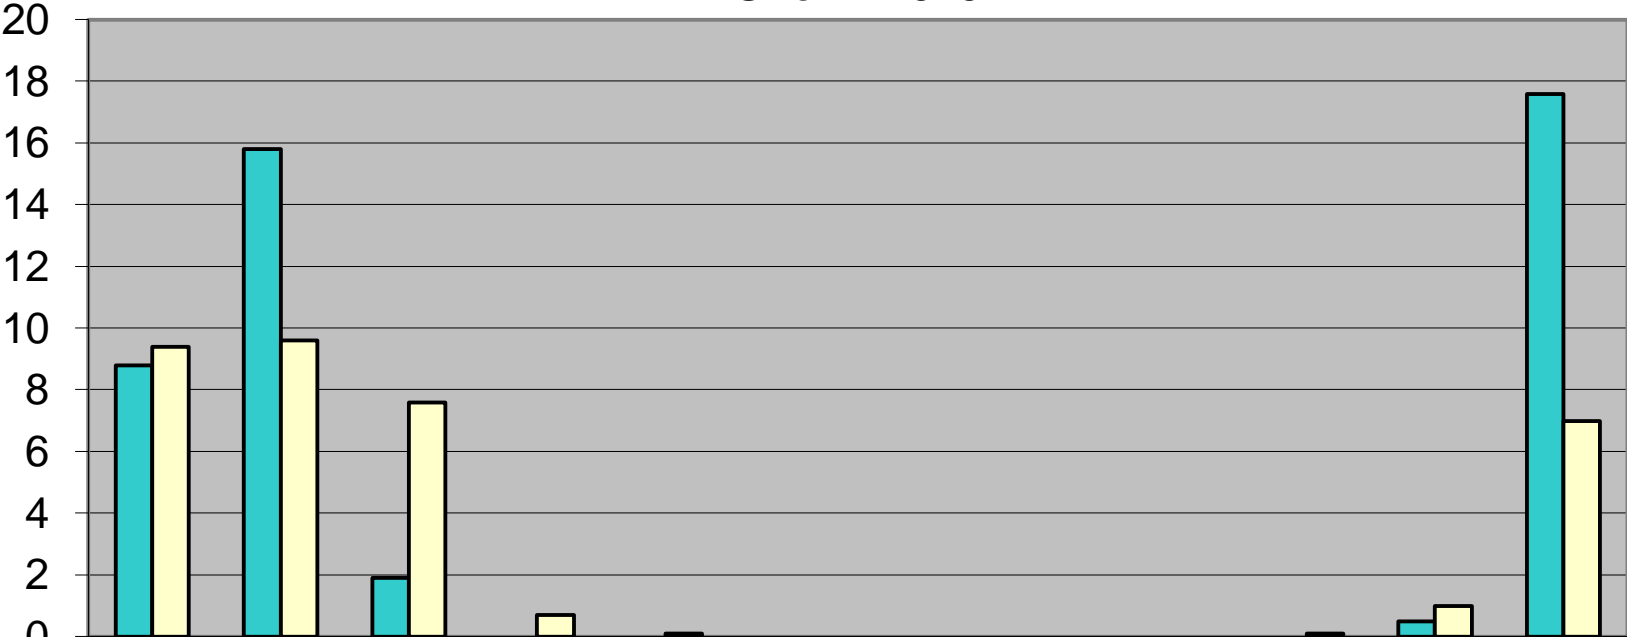

Snow - 1945

	Jan	Feb	Mar	Apr	May	Jun	Jul	Aug	Sep	Oct	Nov	Dec
■ Snow	8.8	15.8	1.9	0	0	0	0	0	0	0	0.5	17.6
□ Norm	9.4	9.6	7.6	0.7	0.1	0.0	0.0	0.0	0.0	0.1	1.0	7.0