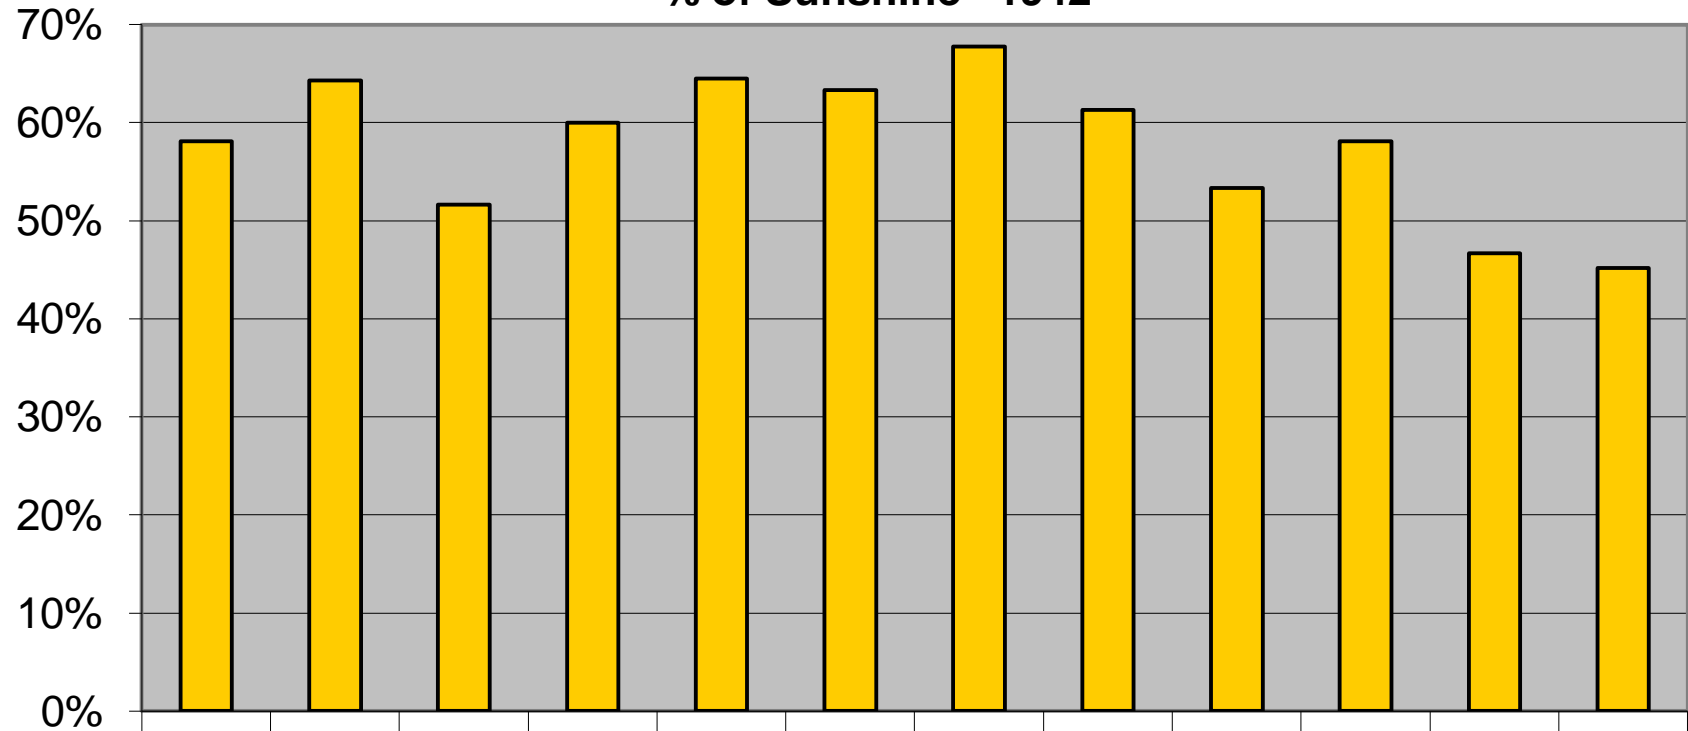

% of Sunshine - 1942

	Jan	Feb	Mar	Apr	May	Jun	Jul	Aug	Sep	Oct	Nov	Dec
■ %SS	58%	64%	52%	60%	65%	63%	68%	61%	53%	58%	47%	45%