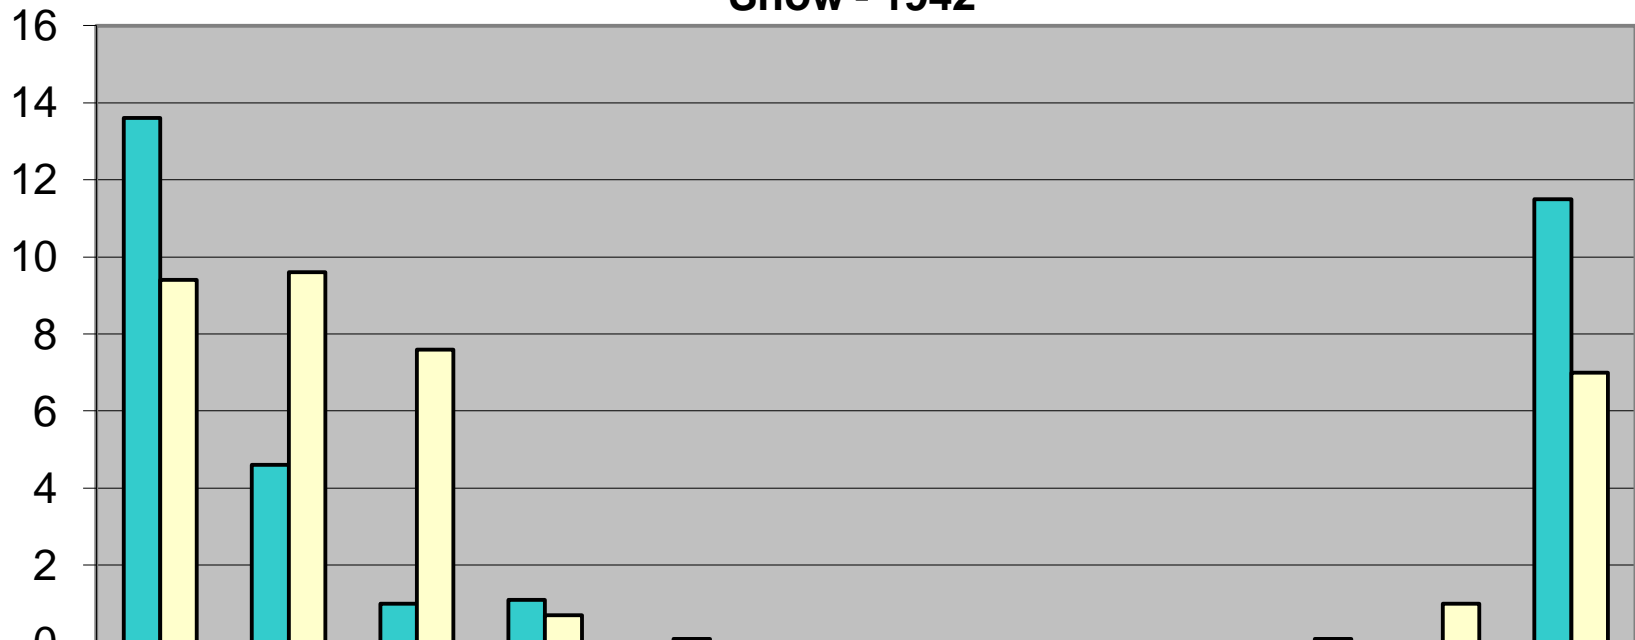

Snow - 1942

	Jan	Feb	Mar	Apr	May	Jun	Jul	Aug	Sep	Oct	Nov	Dec
■ Snow	13.6	4.6	1.0	1.1	0	0	0	0	0	0	0	11.5
■ Norm	9.4	9.6	7.6	0.7	0.1	0.0	0.0	0.0	0.0	0.1	1.0	7.0