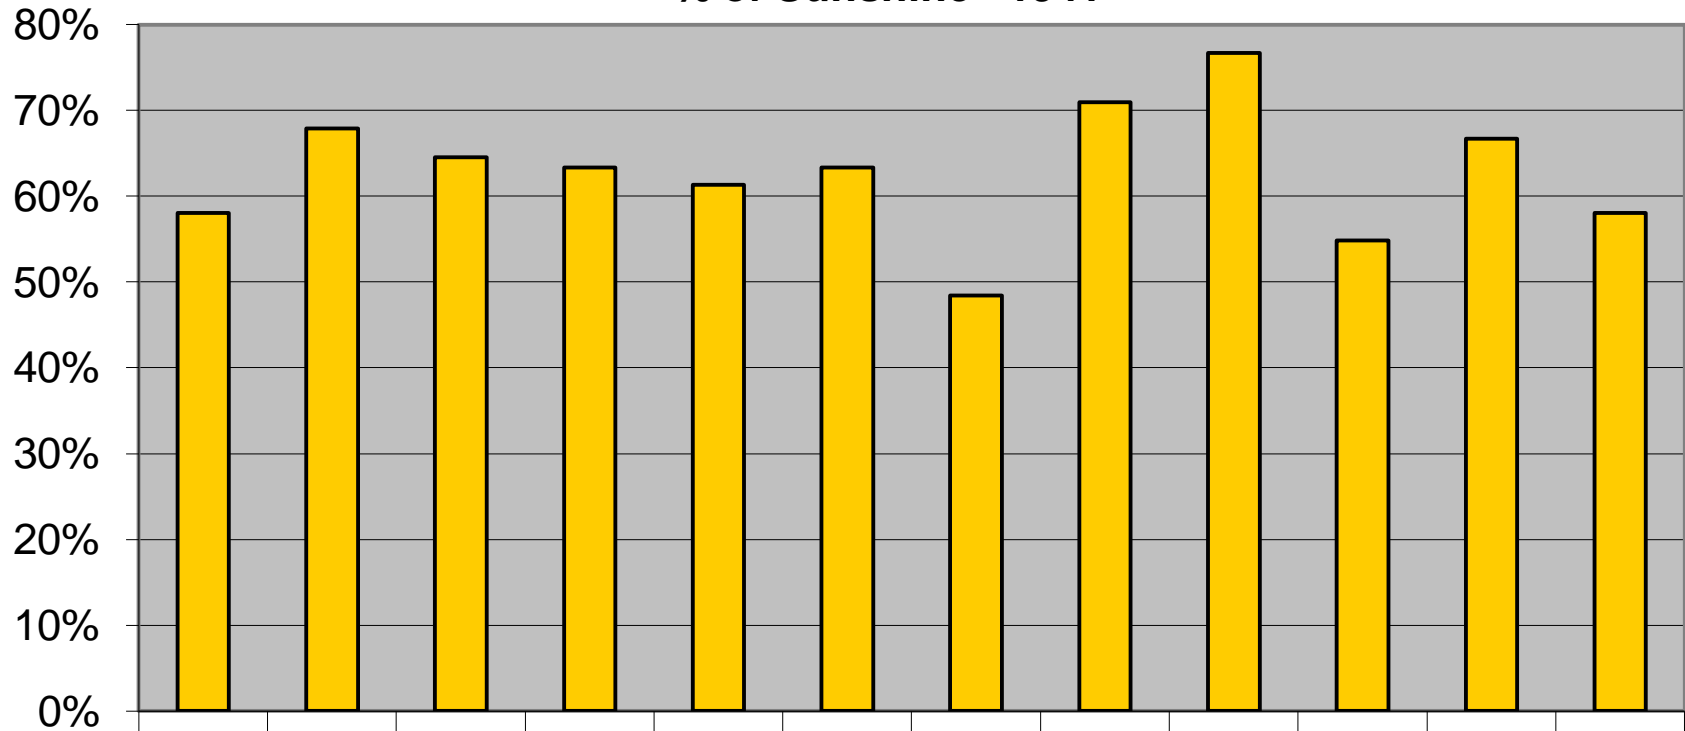

% of Sunshine - 1941

■ %SS

Month	Jan	Feb	Mar	Apr	May	Jun	Jul	Aug	Sep	Oct	Nov	Dec
%SS	58%	68%	65%	63%	61%	63%	48%	71%	77%	55%	67%	58%