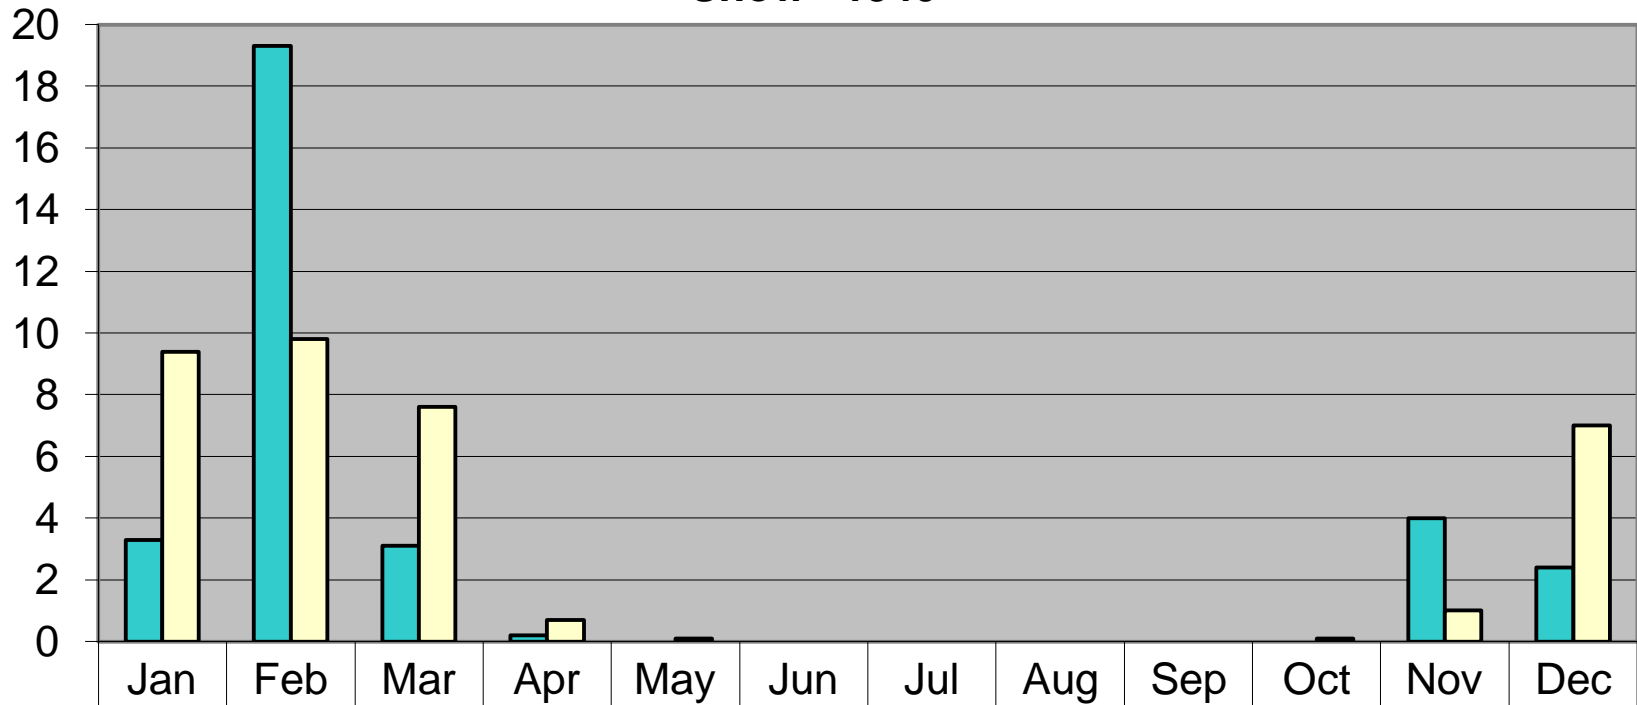

Snow - 1940

	Jan	Feb	Mar	Apr	May	Jun	Jul	Aug	Sep	Oct	Nov	Dec
■ Snow	3.3	19.3	3.1	0.2	0	0	0	0	0	0	4.0	2.4
□ Norm	9.4	9.8	7.6	0.7	0.1	0.0	0.0	0.0	0.0	0.1	1.0	7.0