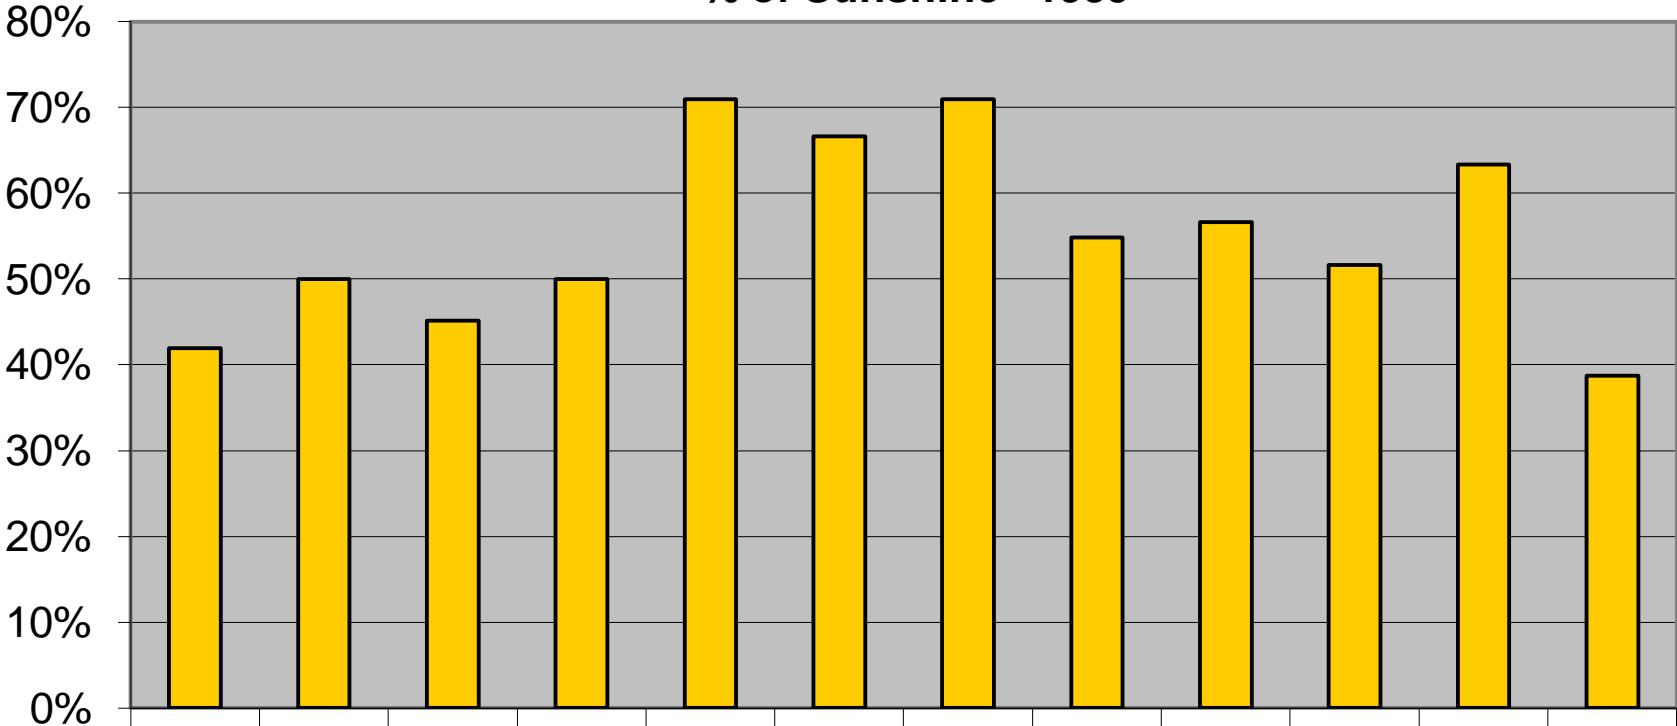

% of Sunshine - 1939

■ %SS

Jan

Feb

Mar

Apr

May

Jun

Jul

Aug

Sep

Oct

Nov

Dec

42%

50%