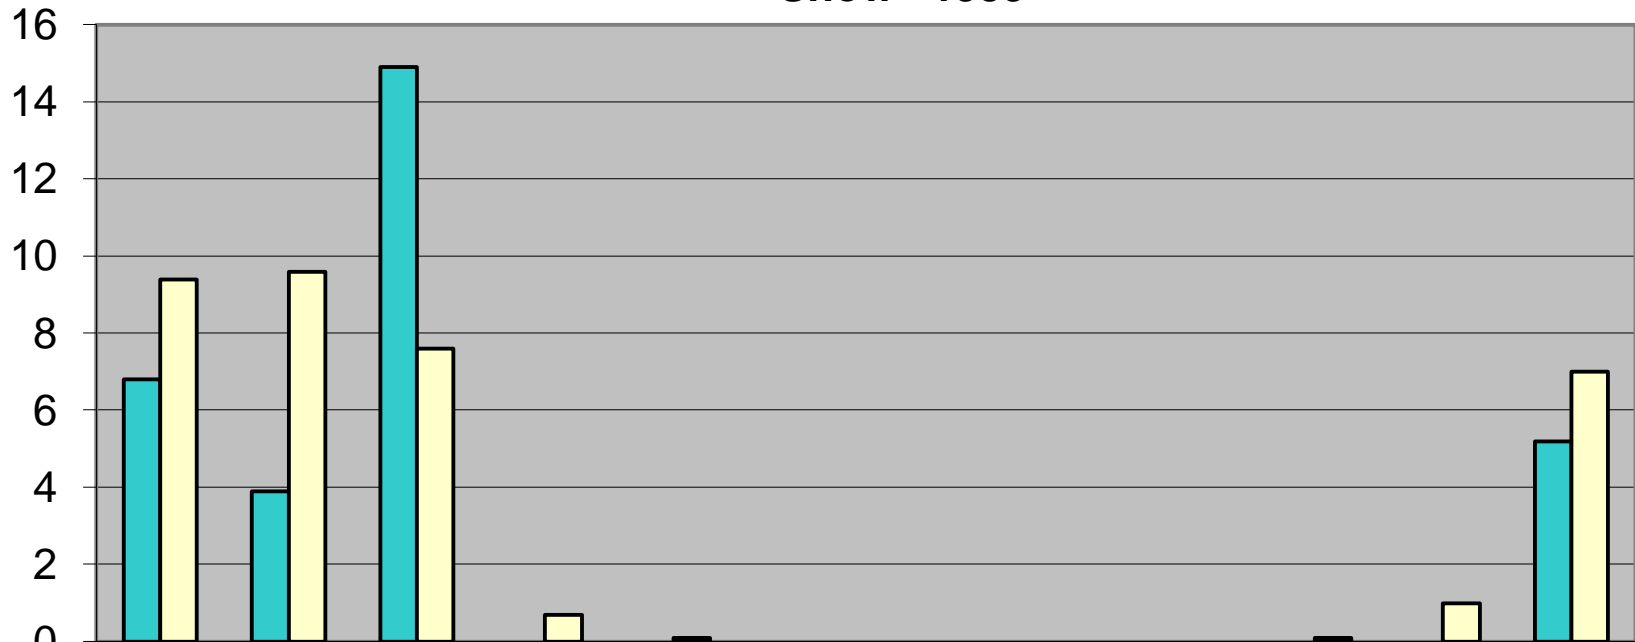

Snow - 1939

	Jan	Feb	Mar	Apr	May	Jun	Jul	Aug	Sep	Oct	Nov	Dec
■ Snow	6.8	3.9	14.9	0	0	0	0	0	0	0	0	5.2
□ Norm	9.4	9.6	7.6	0.7	0.1	0.0	0.0	0.0	0.0	0.1	1.0	7.0