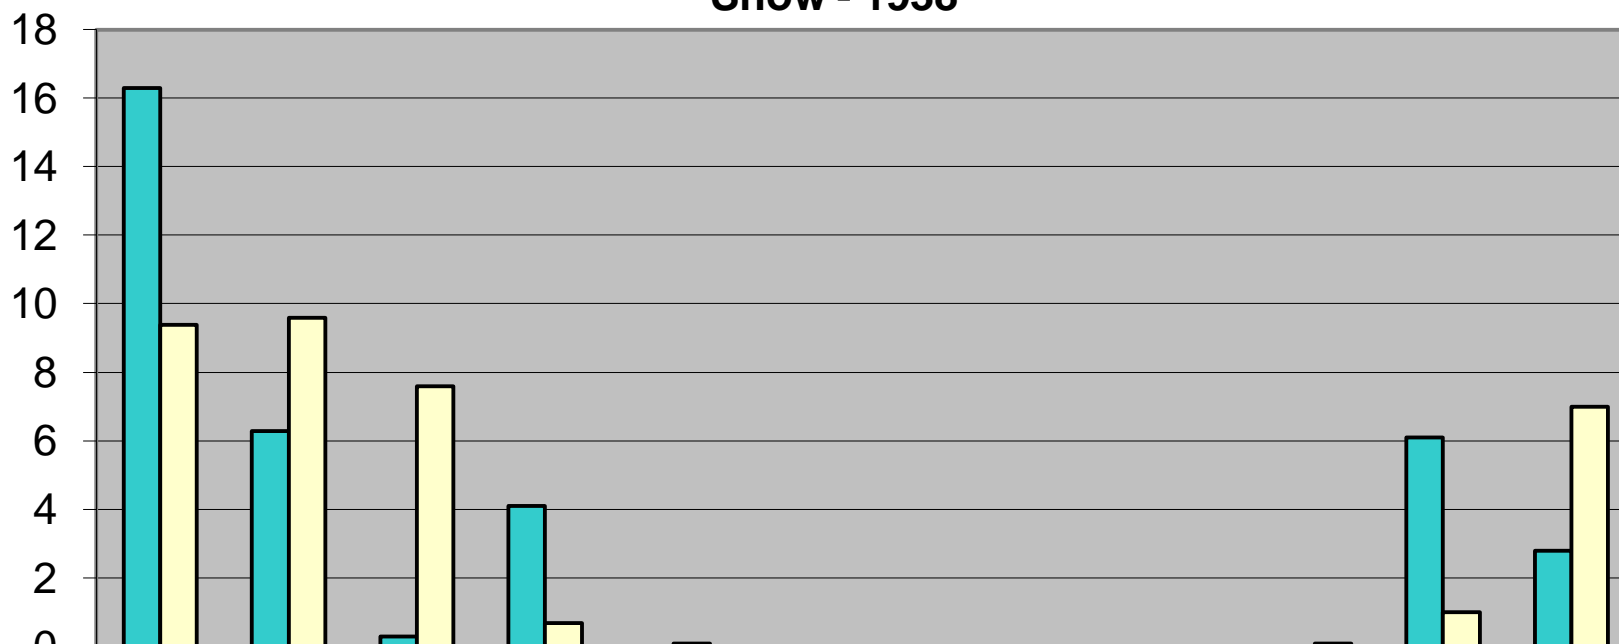

Snow - 1938

	Jan	Feb	Mar	Apr	May	Jun	Jul	Aug	Sep	Oct	Nov	Dec
■ Snow	16.3	6.3	0.3	4.1	0	0	0	0	0	0	6.1	2.8
■ Norm	9.4	9.6	7.6	0.7	0.1	0.0	0.0	0.0	0.0	0.1	1.0	7.0