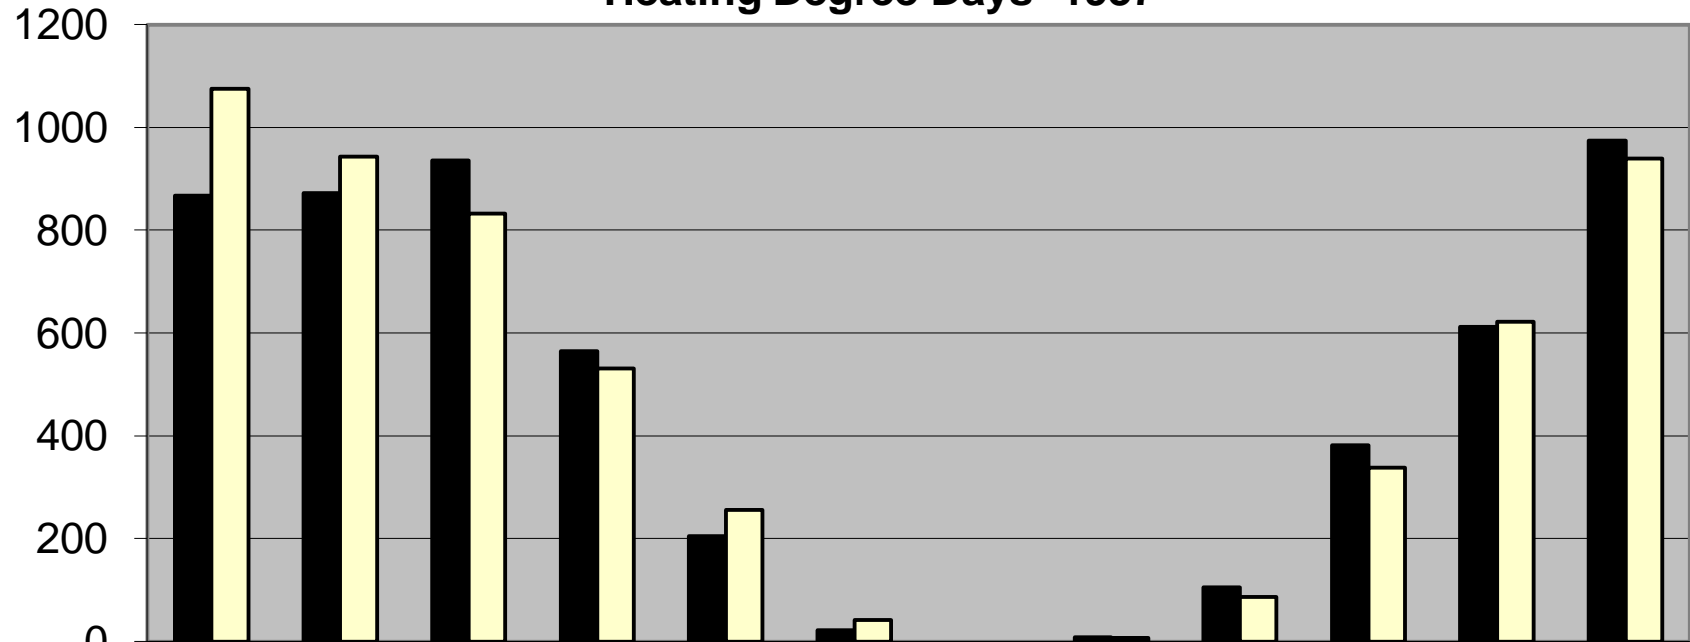

Heating Degree Days -1937

	Jan	Feb	Mar	Apr	May	Jun	Jul	Aug	Sep	Oct	Nov	Dec
■ HDD	868	872	936	565	205	22	0	9	106	382	612	975
□ Norm	1075	943	833	531	257	42	0	7	87	339	622	940