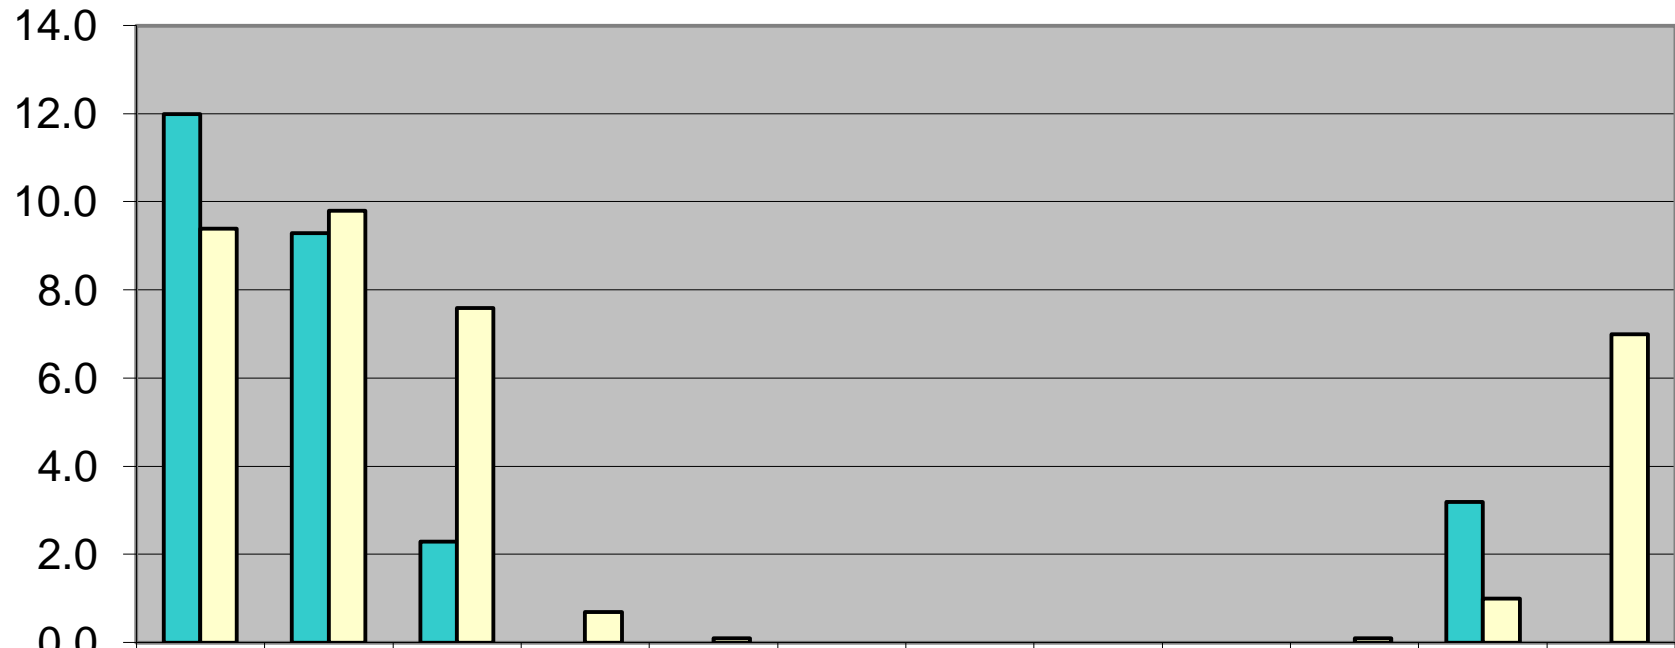

Snow - 1936

	Jan	Feb	Mar	Apr	May	Jun	Jul	Aug	Sep	Oct	Nov	Dec
■ Snow	12.0	9.3	2.3	0	0	0	0	0	0	0	3.2	0
□ Norm	9.4	9.8	7.6	0.7	0.1	0.0	0.0	0.0	0.0	0.1	1.0	7.0