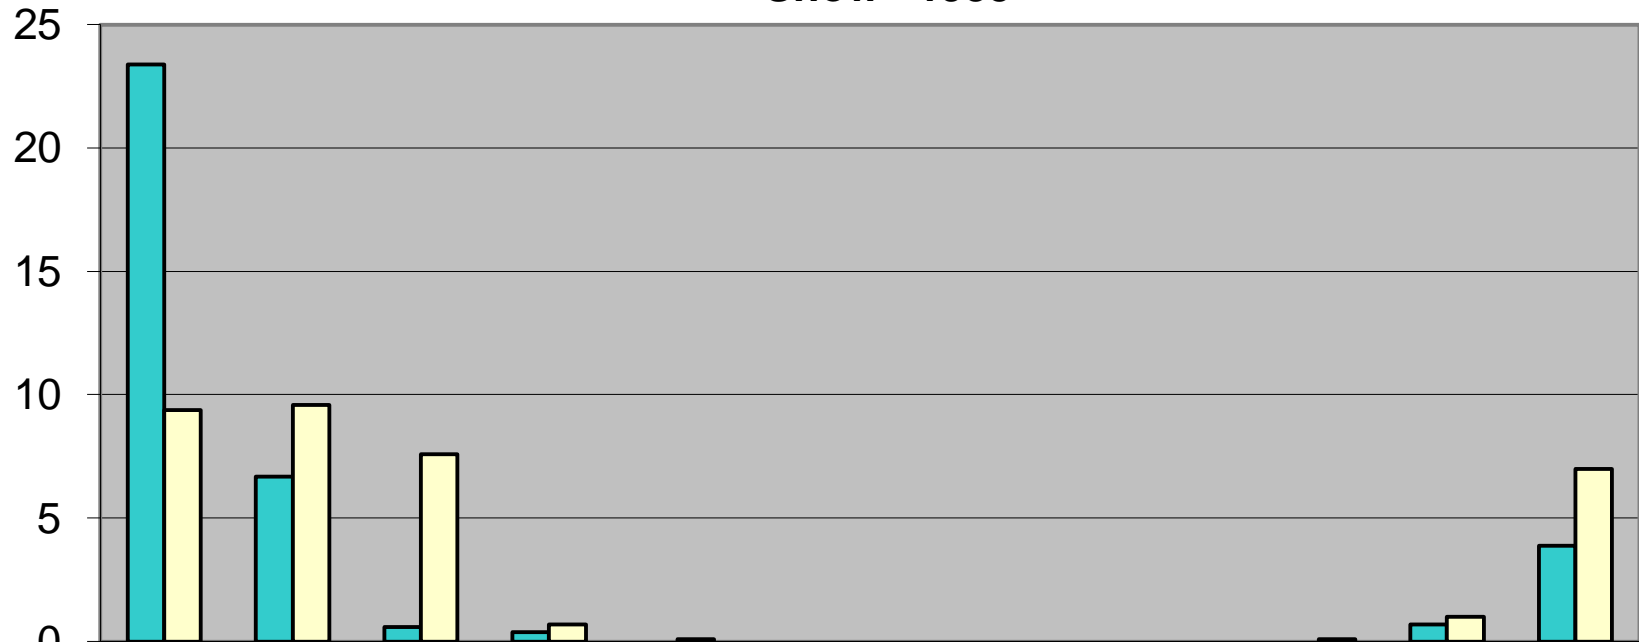

Snow - 1935

| | Jan | Feb | Mar | Apr | May | Jun | Jul | Aug | Sep | Oct | Nov | Dec |
|--------|------|-----|-----|-----|-----|-----|-----|-----|-----|-----|-----|-----|
| ■ Snow | 23.4 | 6.7 | 0.6 | 0.4 | 0 | 0 | 0 | 0 | 0 | 0 | 0.7 | 3.9 |
| □ Norm | 9.4 | 9.6 | 7.6 | 0.7 | 0.1 | 0.0 | 0.0 | 0.0 | 0.0 | 0.1 | 1.0 | 7.0 |