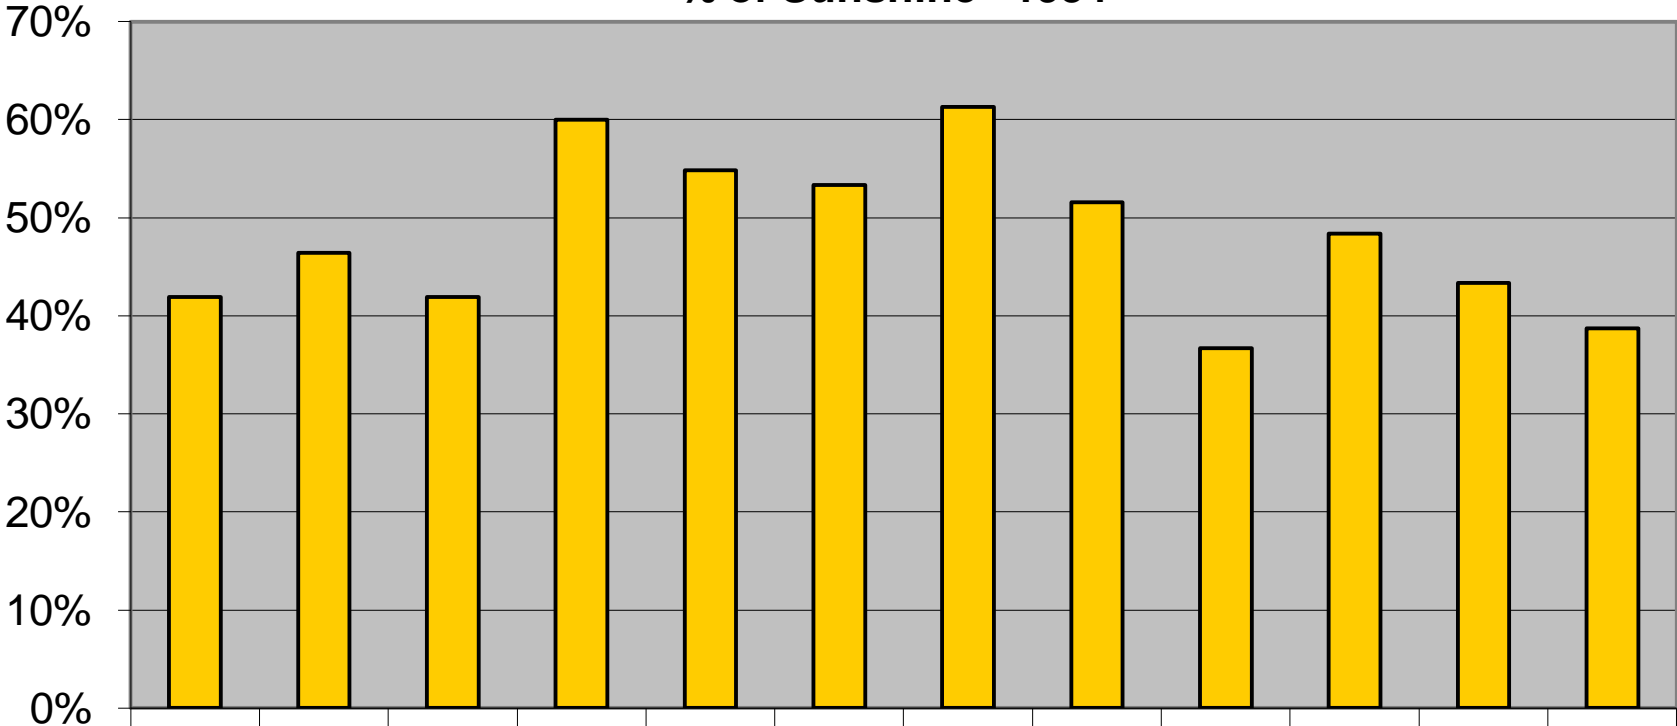

**% of Sunshine - 1934**

■ %SS

	Jan	Feb	Mar	Apr	May	Jun	Jul	Aug	Sep	Oct	Nov	Dec
%SS	42%	46%	42%	60%	55%	53%	61%	52%	37%	48%	43%	39%