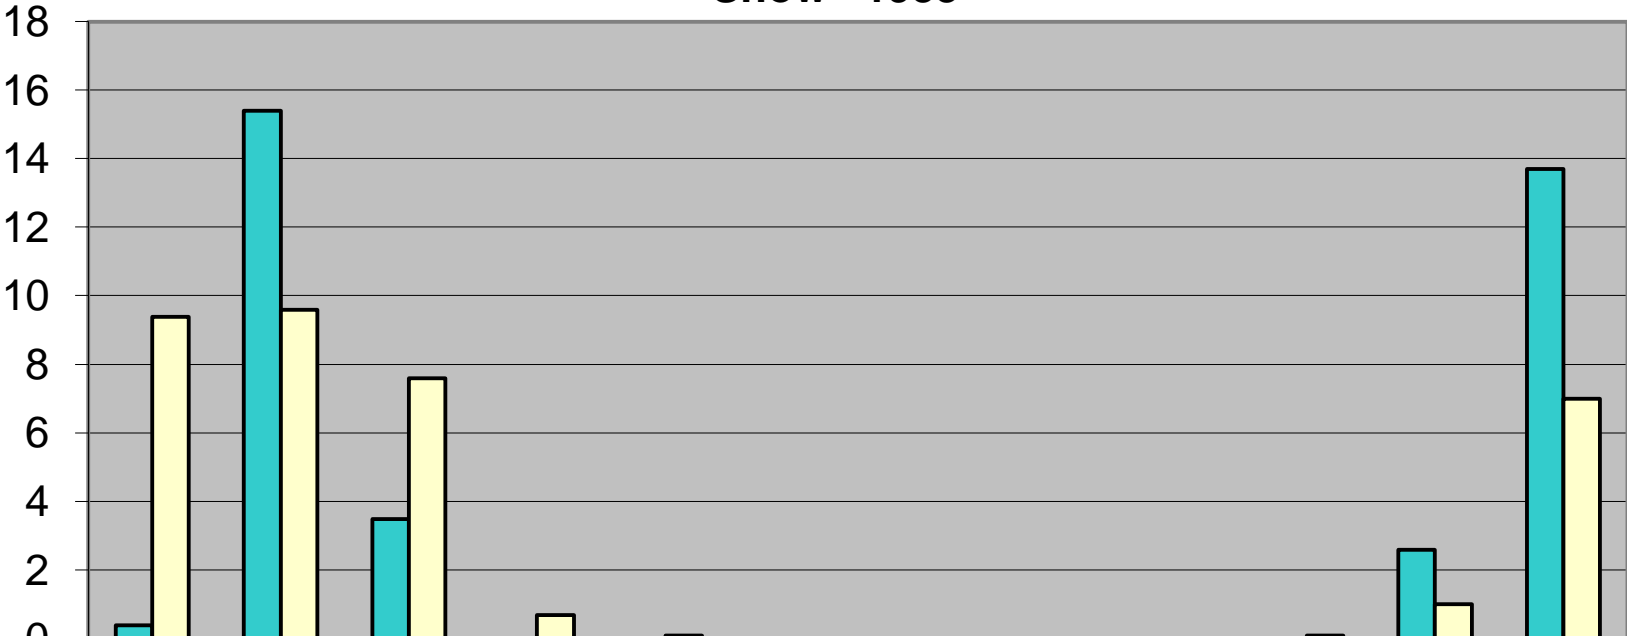

Snow - 1933

	Jan	Feb	Mar	Apr	May	Jun	Jul	Aug	Sep	Oct	Nov	Dec
■ Snow	0.4	15.4	3.5	0	0	0	0	0	0	0	2.6	13.7
□ Norm	9.4	9.6	7.6	0.7	0.1	0.0	0.0	0.0	0.0	0.1	1.0	7.0