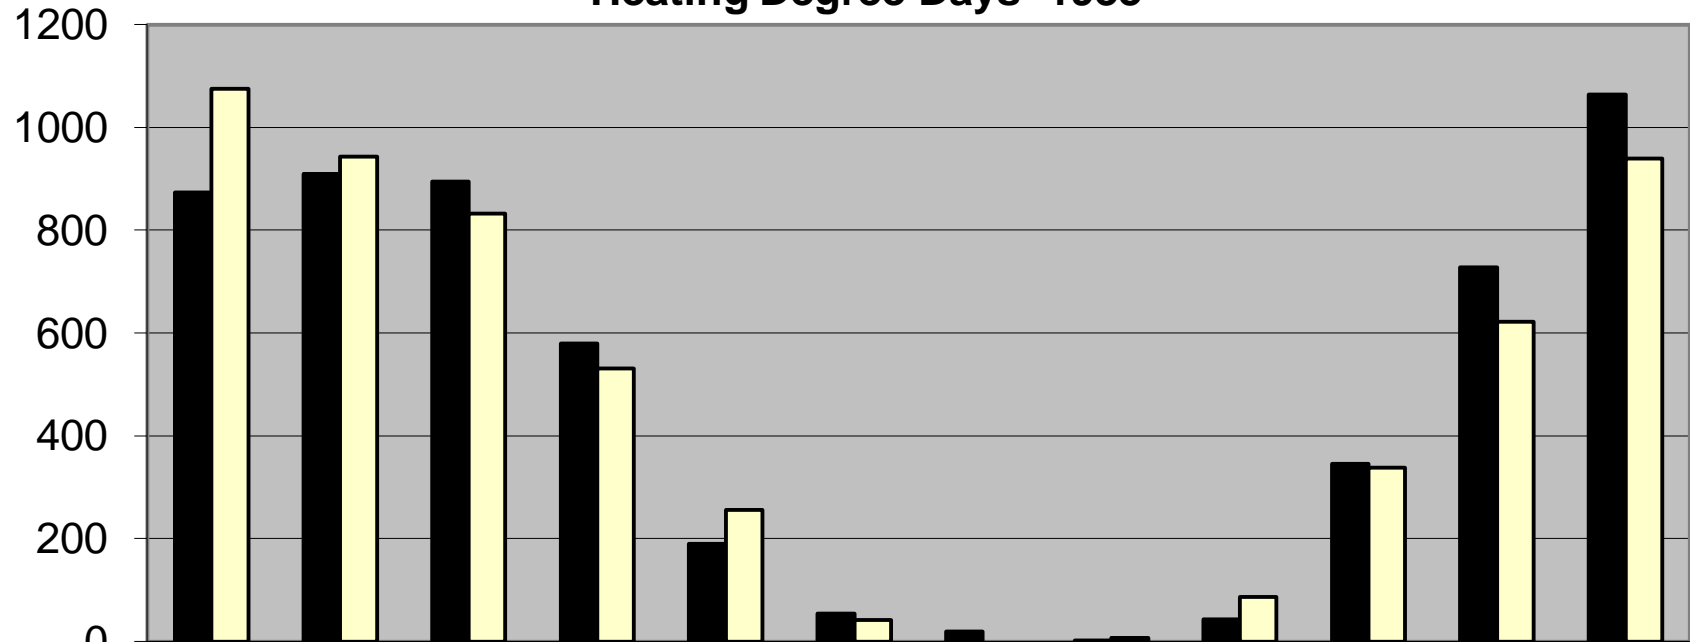

Heating Degree Days -1933

	Jan	Feb	Mar	Apr	May	Jun	Jul	Aug	Sep	Oct	Nov	Dec
■ HDD	873	910	895	580	189	54	19	1	43	345	728	1064
□ Norm	1075	943	833	531	257	42	0	7	87	339	622	940