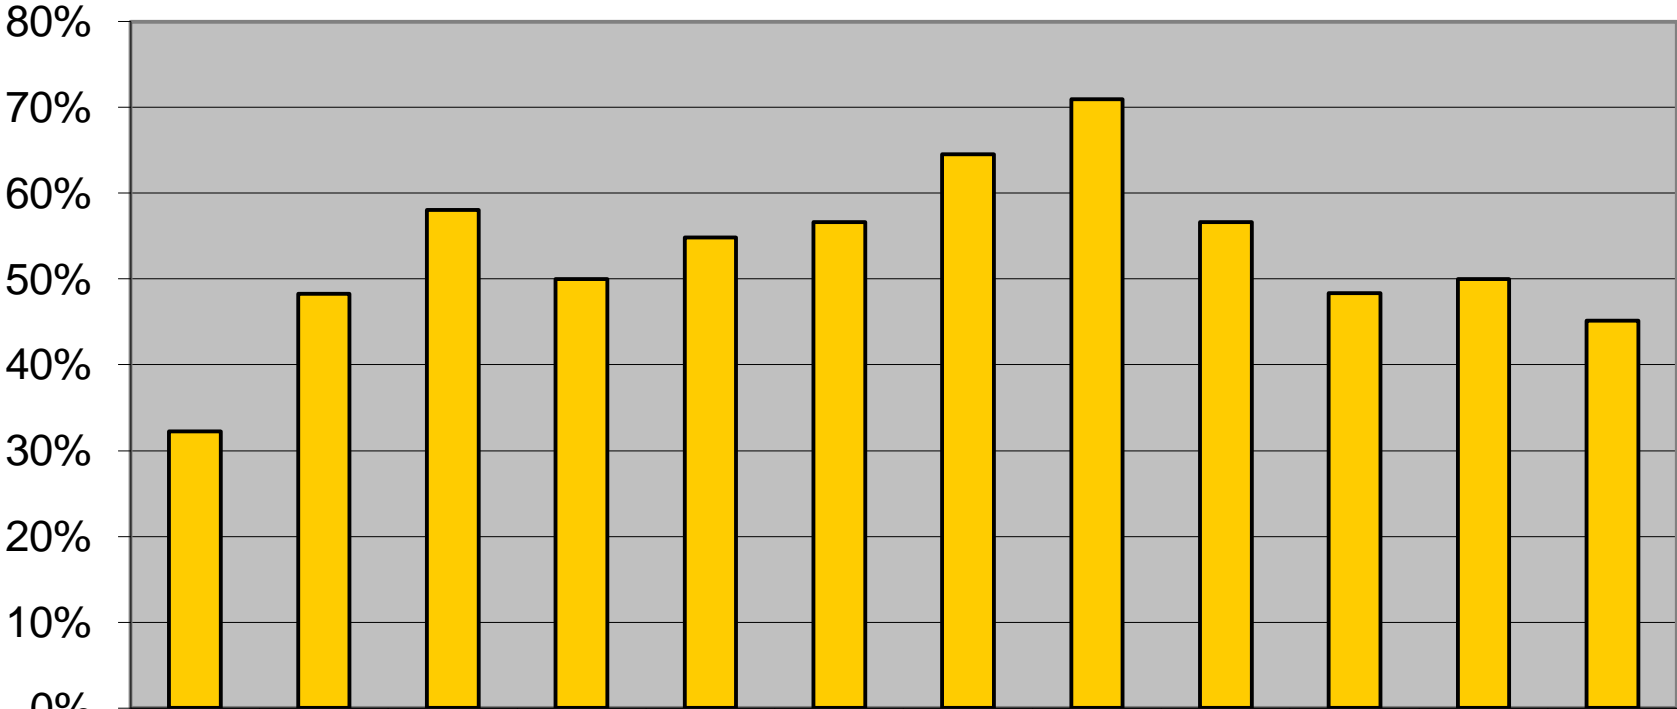

% of Sunshine - 1932

■ %SS

Jan	Feb	Mar	Apr	May	Jun	Jul	Aug	Sep	Oct	Nov	Dec
32%	48%	58%	50%	55%	57%	65%	71%	57%	48%	50%	45%