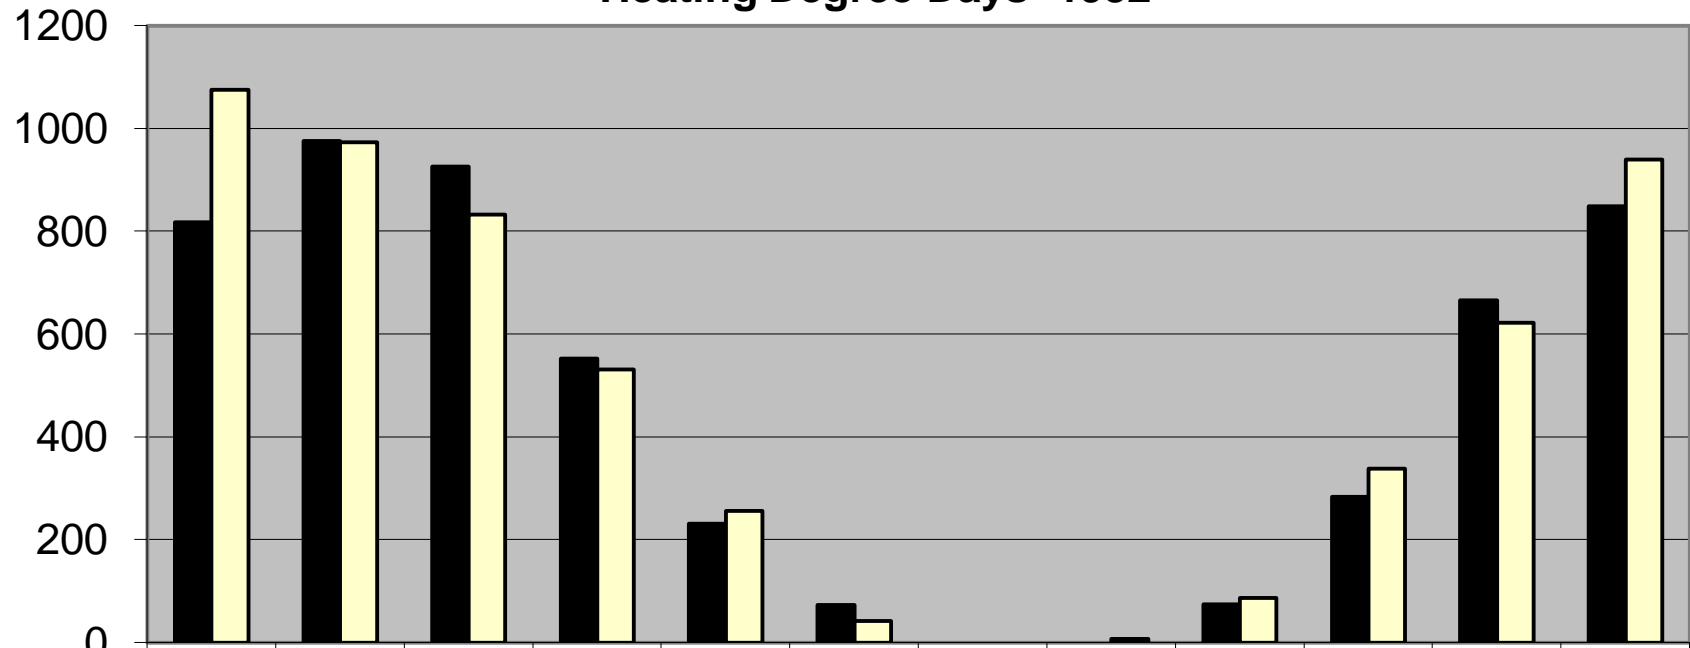

Heating Degree Days -1932

	Jan	Feb	Mar	Apr	May	Jun	Jul	Aug	Sep	Oct	Nov	Dec
■ HDD	818	976	926	553	232	73	0	0	75	284	666	849
□ Norm	1075	974	833	531	257	42	0	7	87	339	622	940