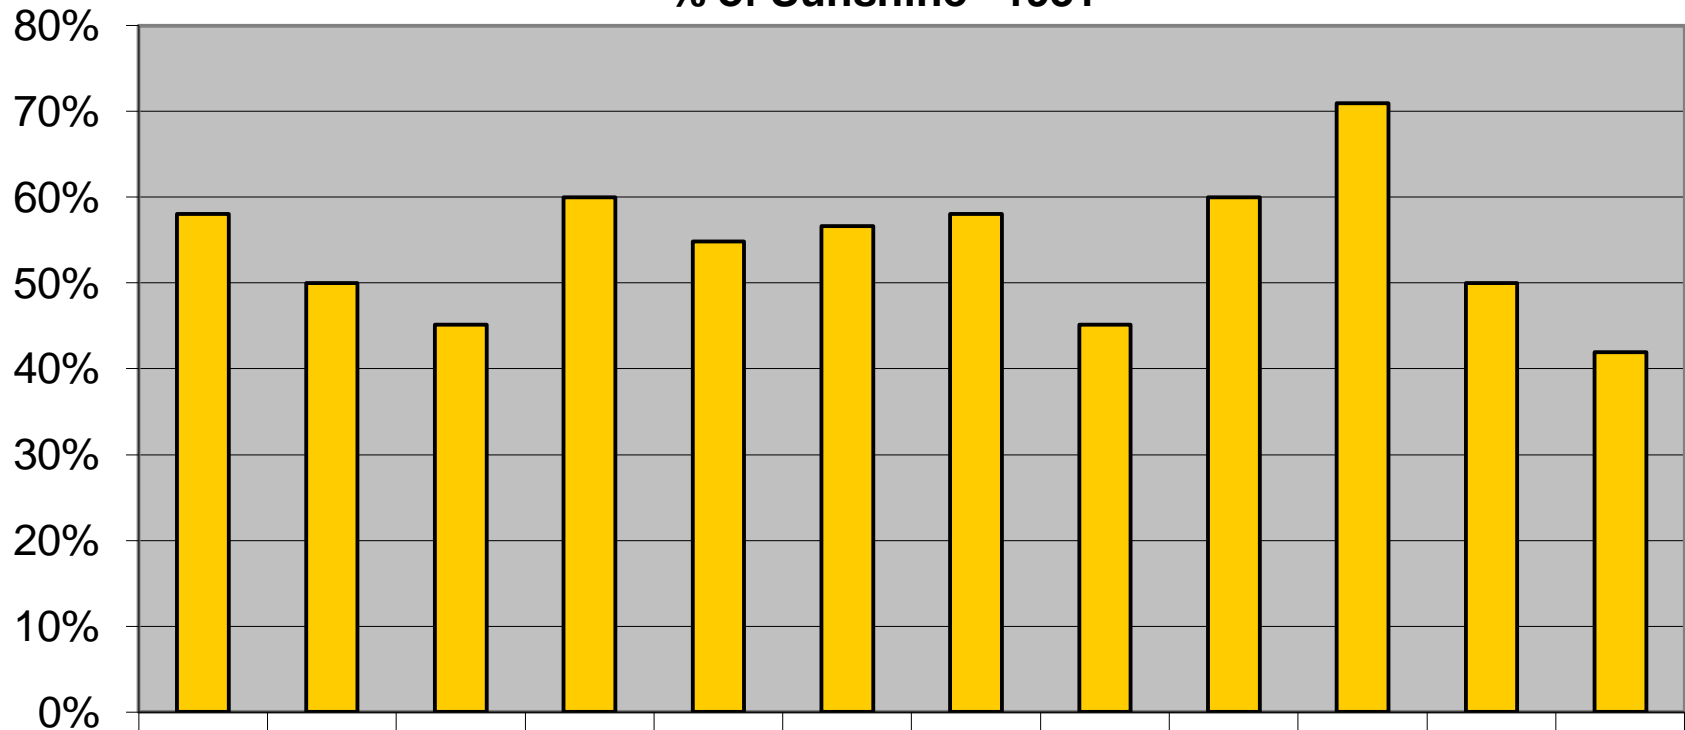

% of Sunshine - 1931

■ %SS	Jan	Feb	Mar	Apr	May	Jun	Jul	Aug	Sep	Oct	Nov	Dec
	58%	50%	45%	60%	55%	57%	58%	45%	60%	71%	50%	42%