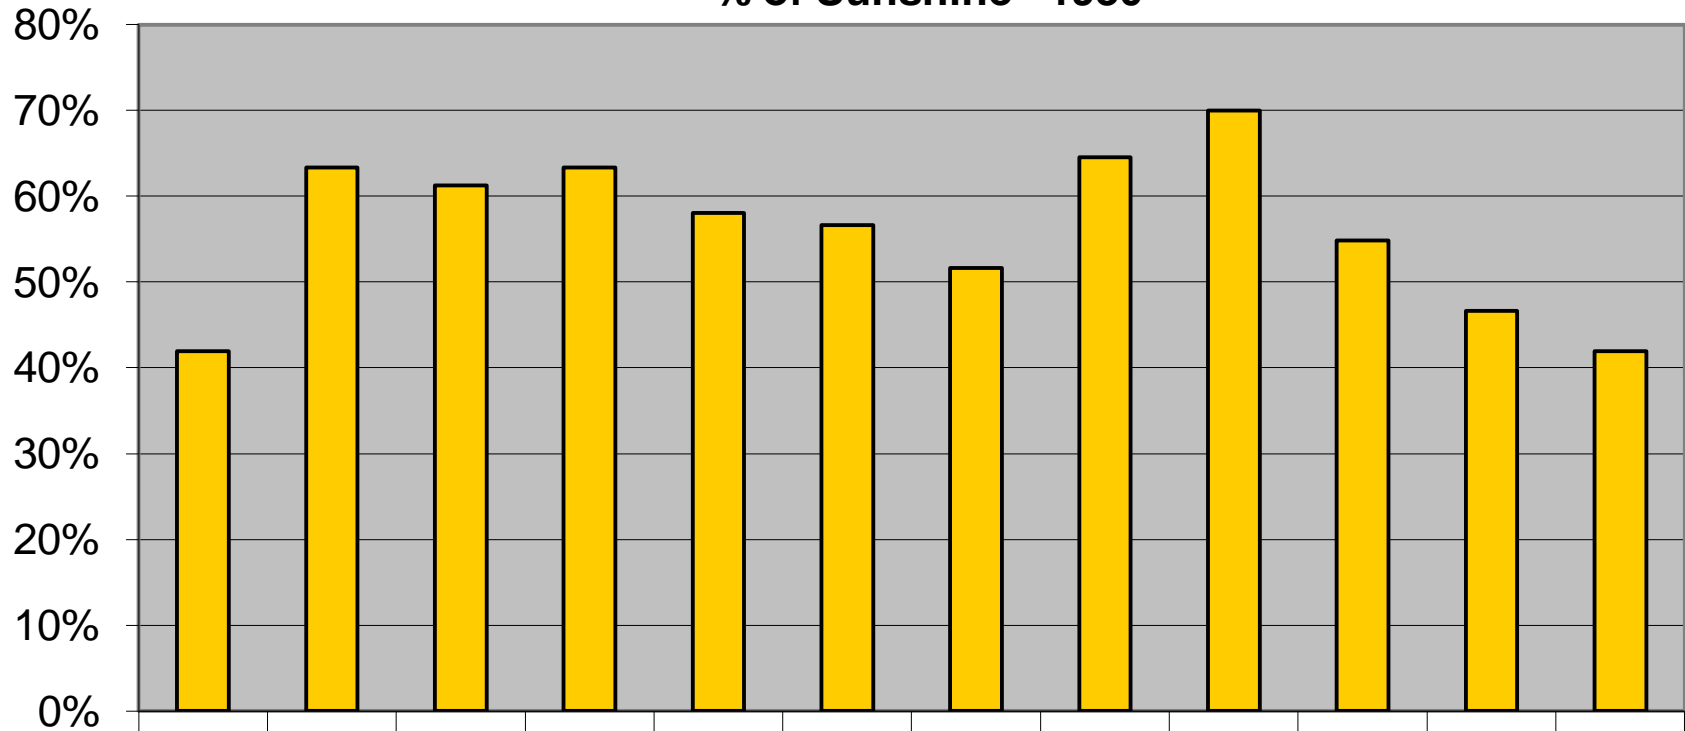

% of Sunshine - 1930

■ %SS

Jan

Feb

Mar

Apr

May

Jun

Jul

Aug

Sep

Oct

Nov

Dec

42%

63%