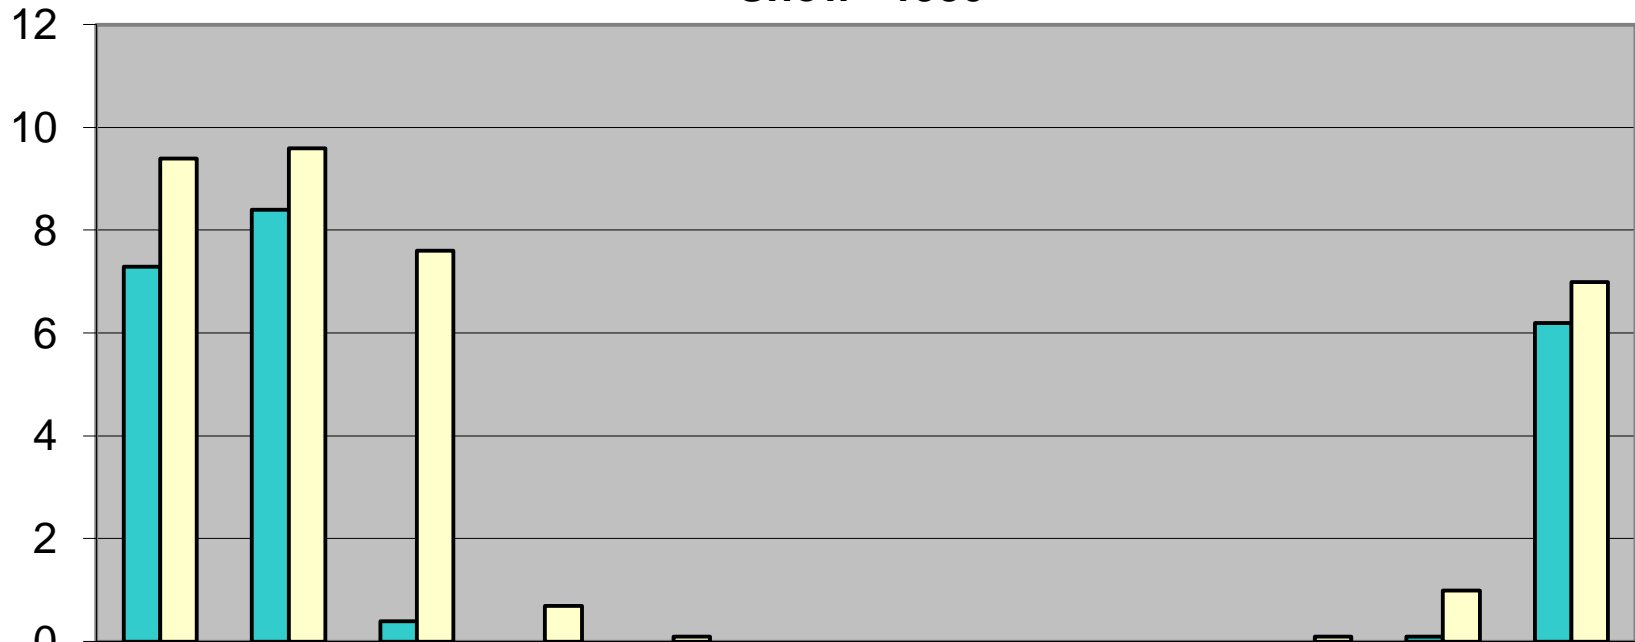

**Snow - 1930**

	Jan	Feb	Mar	Apr	May	Jun	Jul	Aug	Sep	Oct	Nov	Dec
■ Snow	7.3	8.4	0.4	0	0	0	0	0	0	0	0.1	6.2
□ Norm	9.4	9.6	7.6	0.7	0.1	0.0	0.0	0.0	0.0	0.1	1.0	7.0