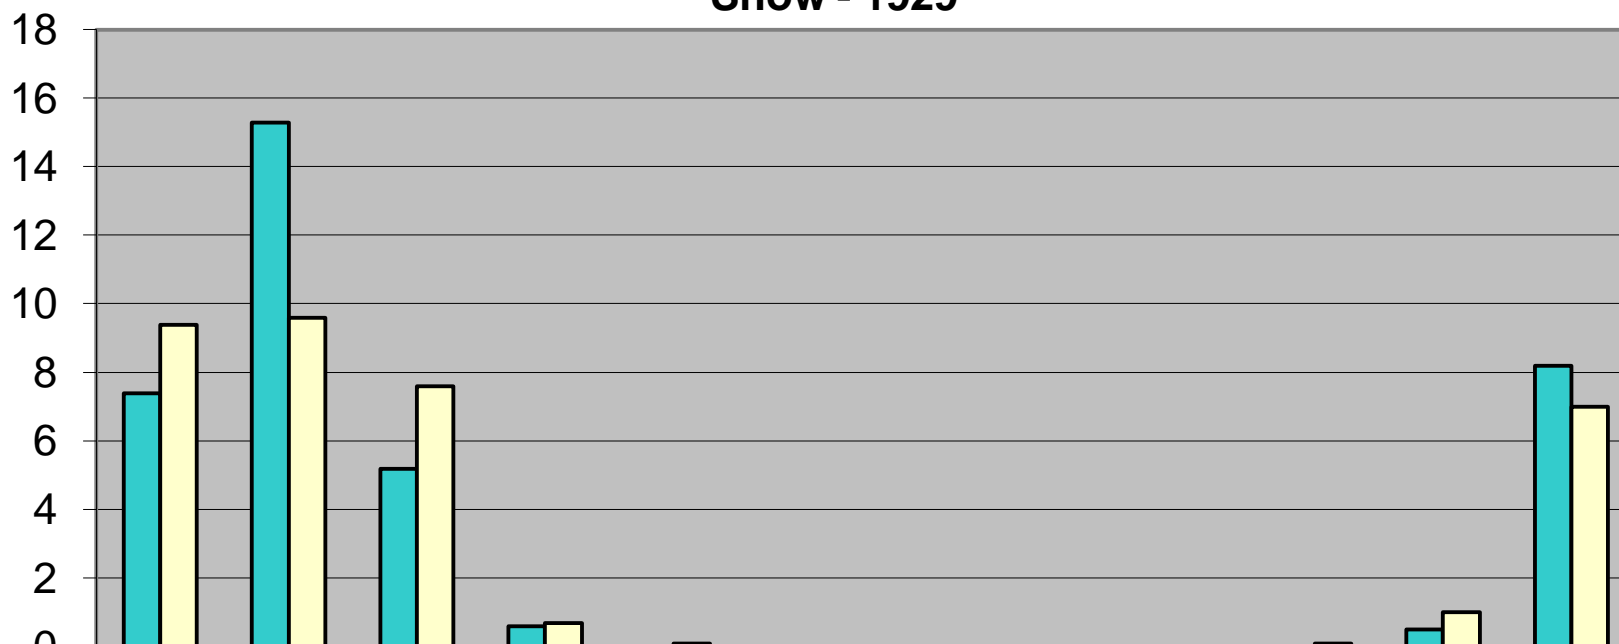

Snow - 1929

	Jan	Feb	Mar	Apr	May	Jun	Jul	Aug	Sep	Oct	Nov	Dec
■ Snow	7.4	15.3	5.2	0.6	0	0	0	0	0	0	0.5	8.2
□ Norm	9.4	9.6	7.6	0.7	0.1	0.0	0.0	0.0	0.0	0.1	1.0	7.0