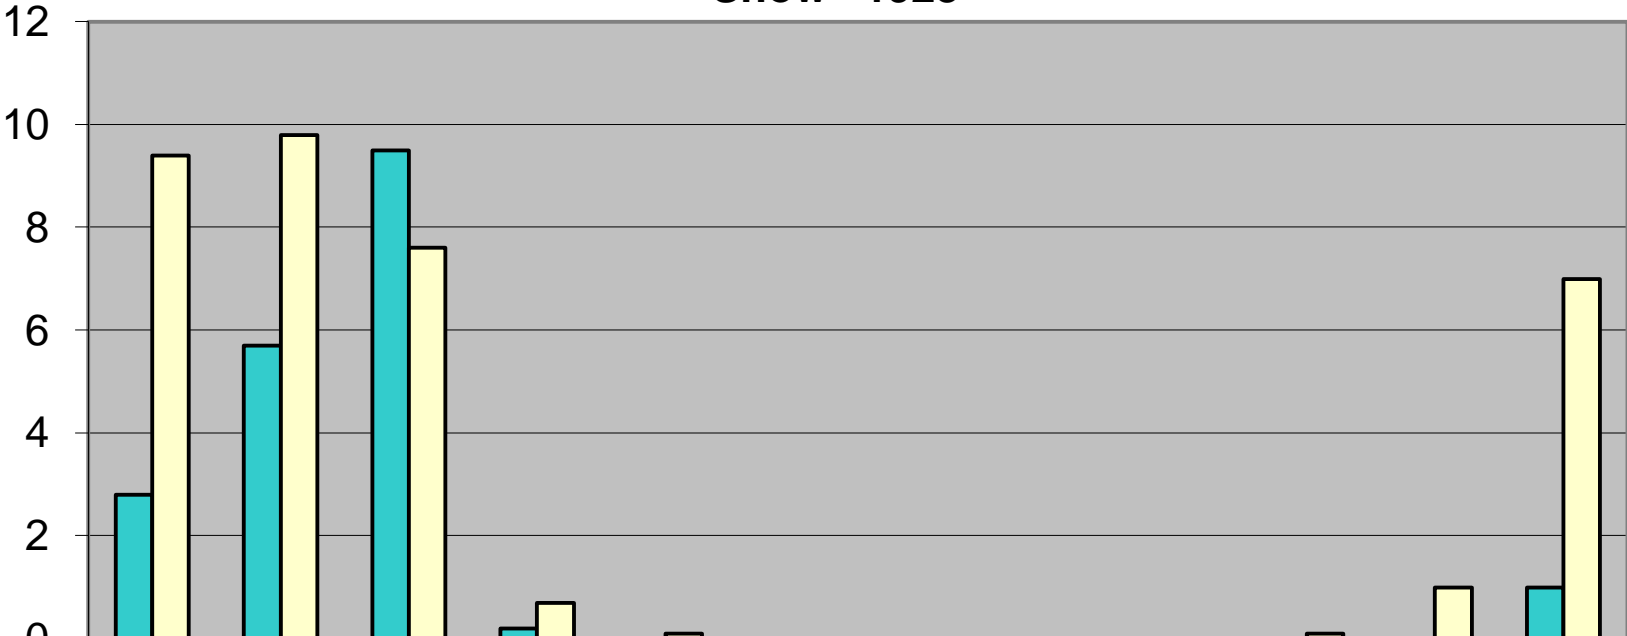

Snow - 1928

	Jan	Feb	Mar	Apr	May	Jun	Jul	Aug	Sep	Oct	Nov	Dec
■ Snow	2.8	5.7	9.5	0.2	0	0	0	0	0	0	0	1.0
■ Norm	9.4	9.8	7.6	0.7	0.1	0.0	0.0	0.0	0.0	0.1	1.0	7.0