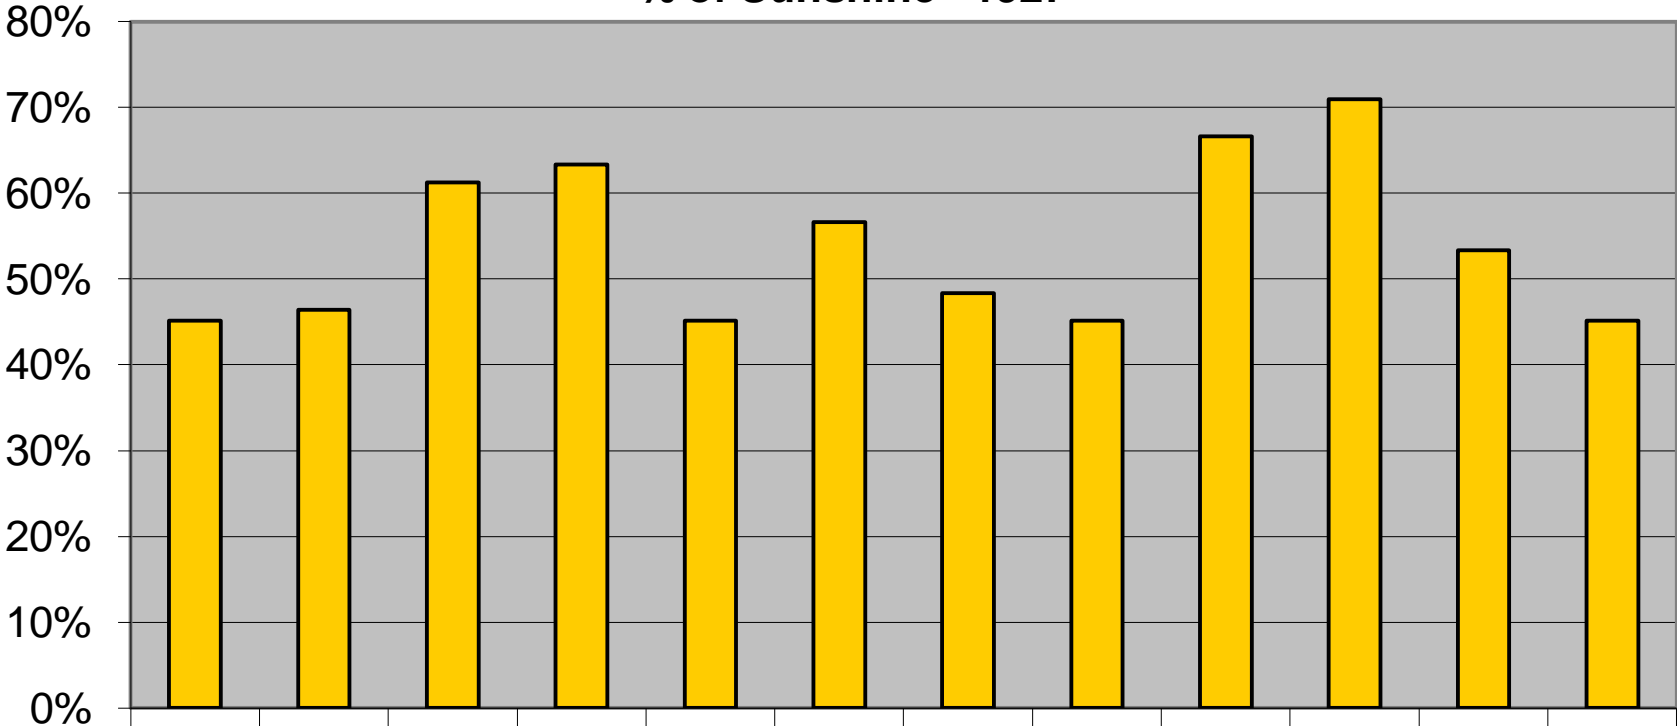

% of Sunshine - 1927

■ %SS

Month	Jan	Feb	Mar	Apr	May	Jun	Jul	Aug	Sep	Oct	Nov	Dec
%SS	45%	46%	61%	63%	45%	57%	48%	45%	67%	71%	53%	45%