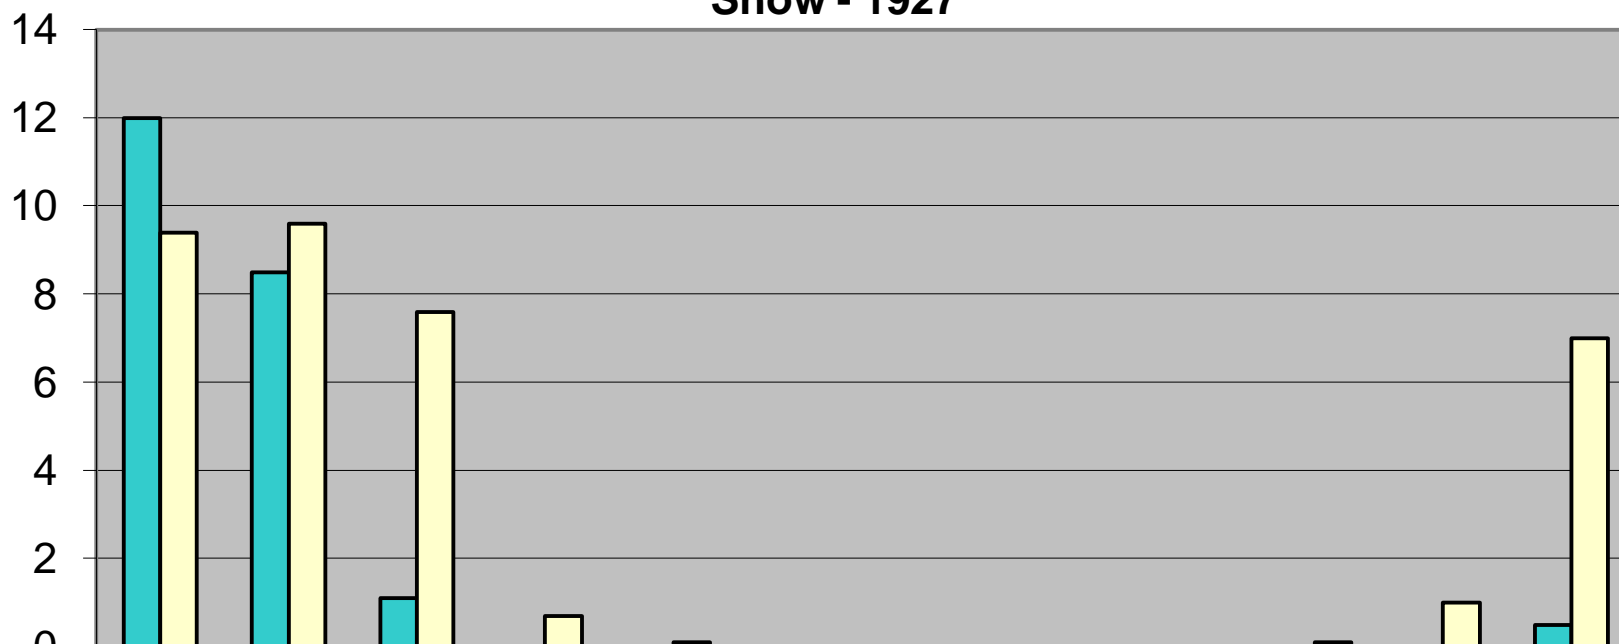

Snow - 1927

	Jan	Feb	Mar	Apr	May	Jun	Jul	Aug	Sep	Oct	Nov	Dec
■ Snow	12	8.5	1.1	0	0	0	0	0	0	0	0	0.5
□ Norm	9.4	9.6	7.6	0.7	0.1	0.0	0.0	0.0	0.0	0.1	1.0	7.0