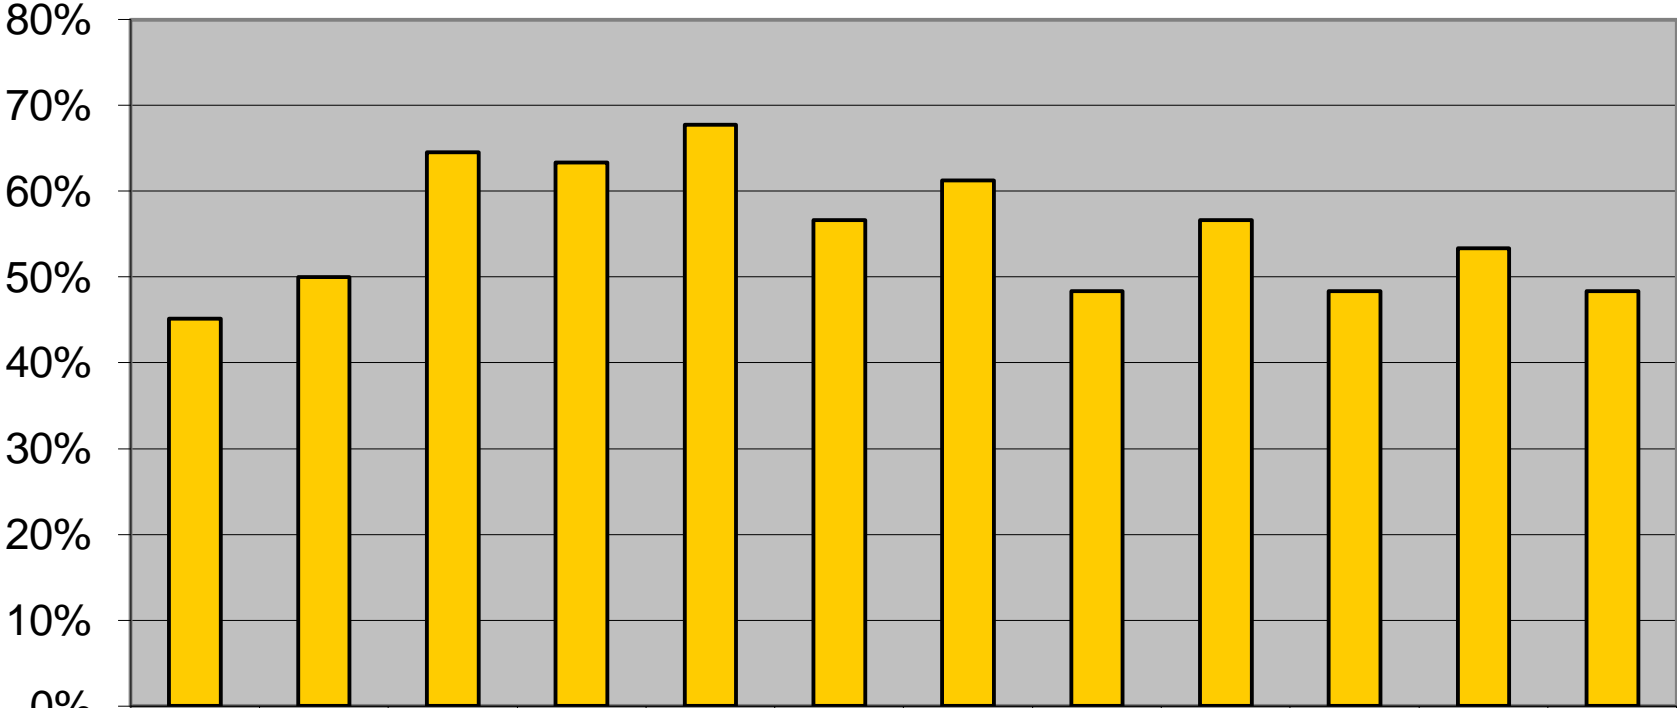

% of Sunshine - 1926

■ %SS

Jan

Feb

Mar

Apr

May

Jun

Jul

Aug

Sep

Oct

Nov

Dec

45%

50%